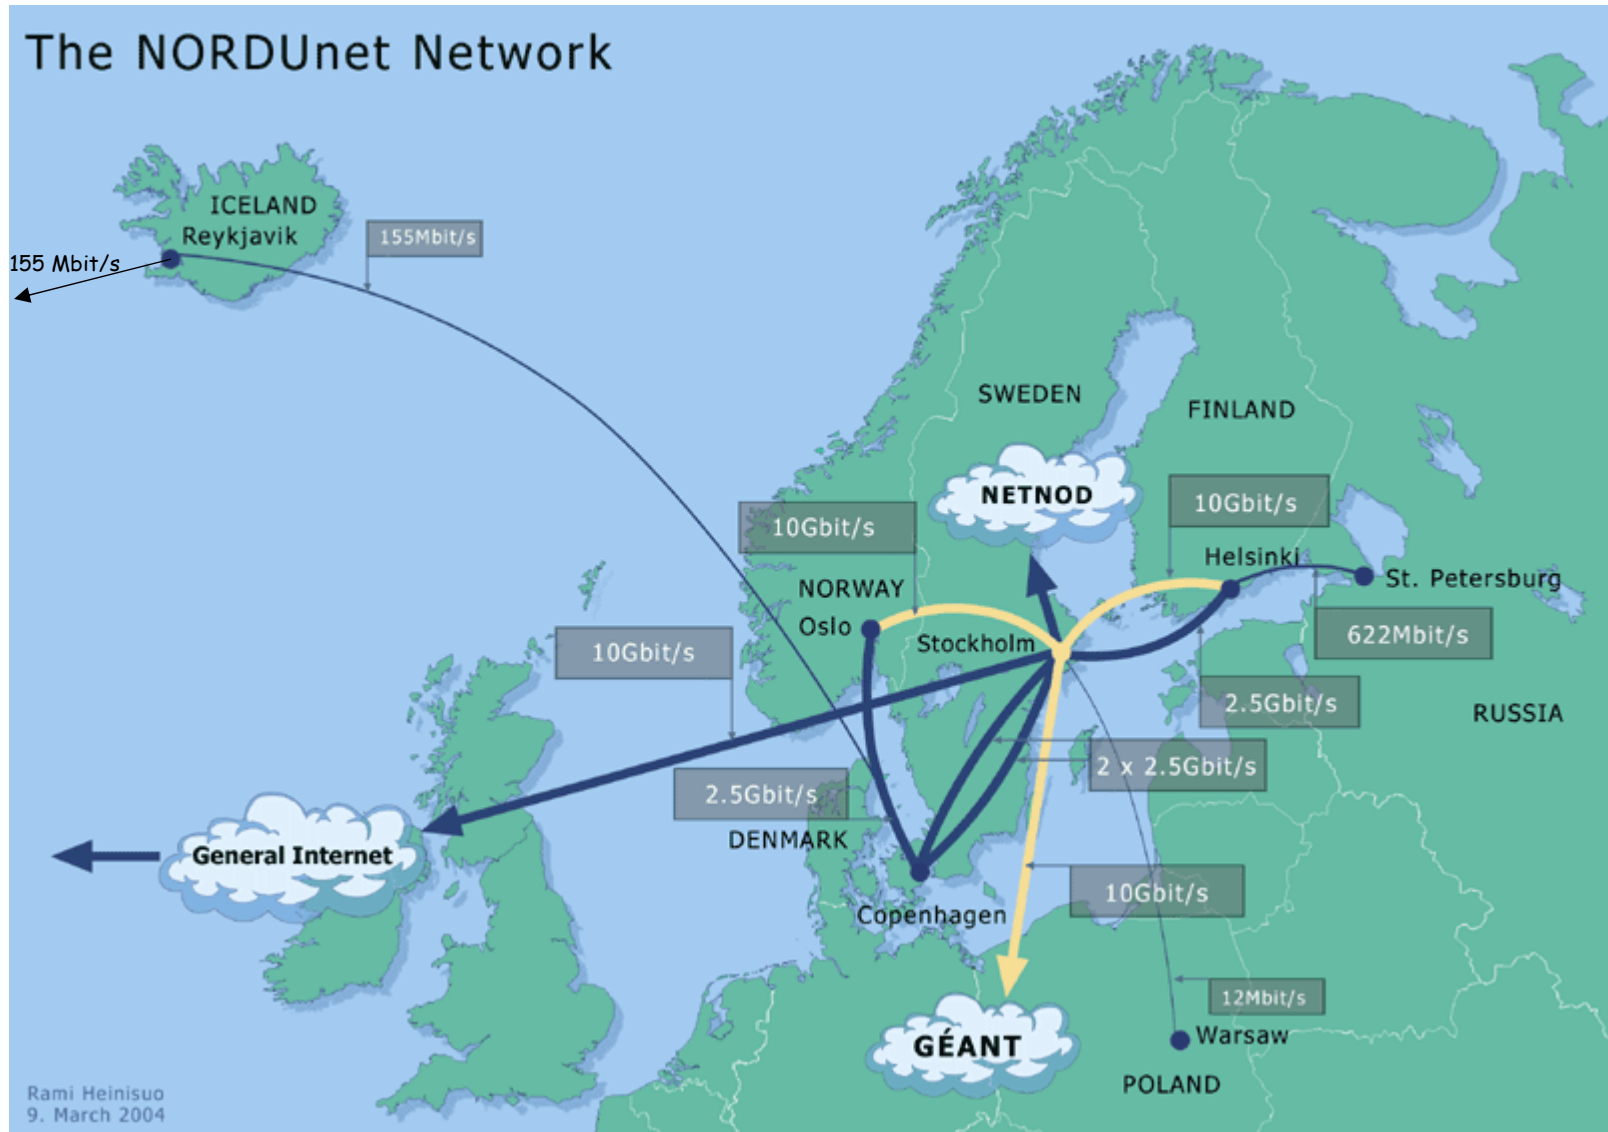

The NORDUnet Network

Rami Heinisuo
9. March 2004