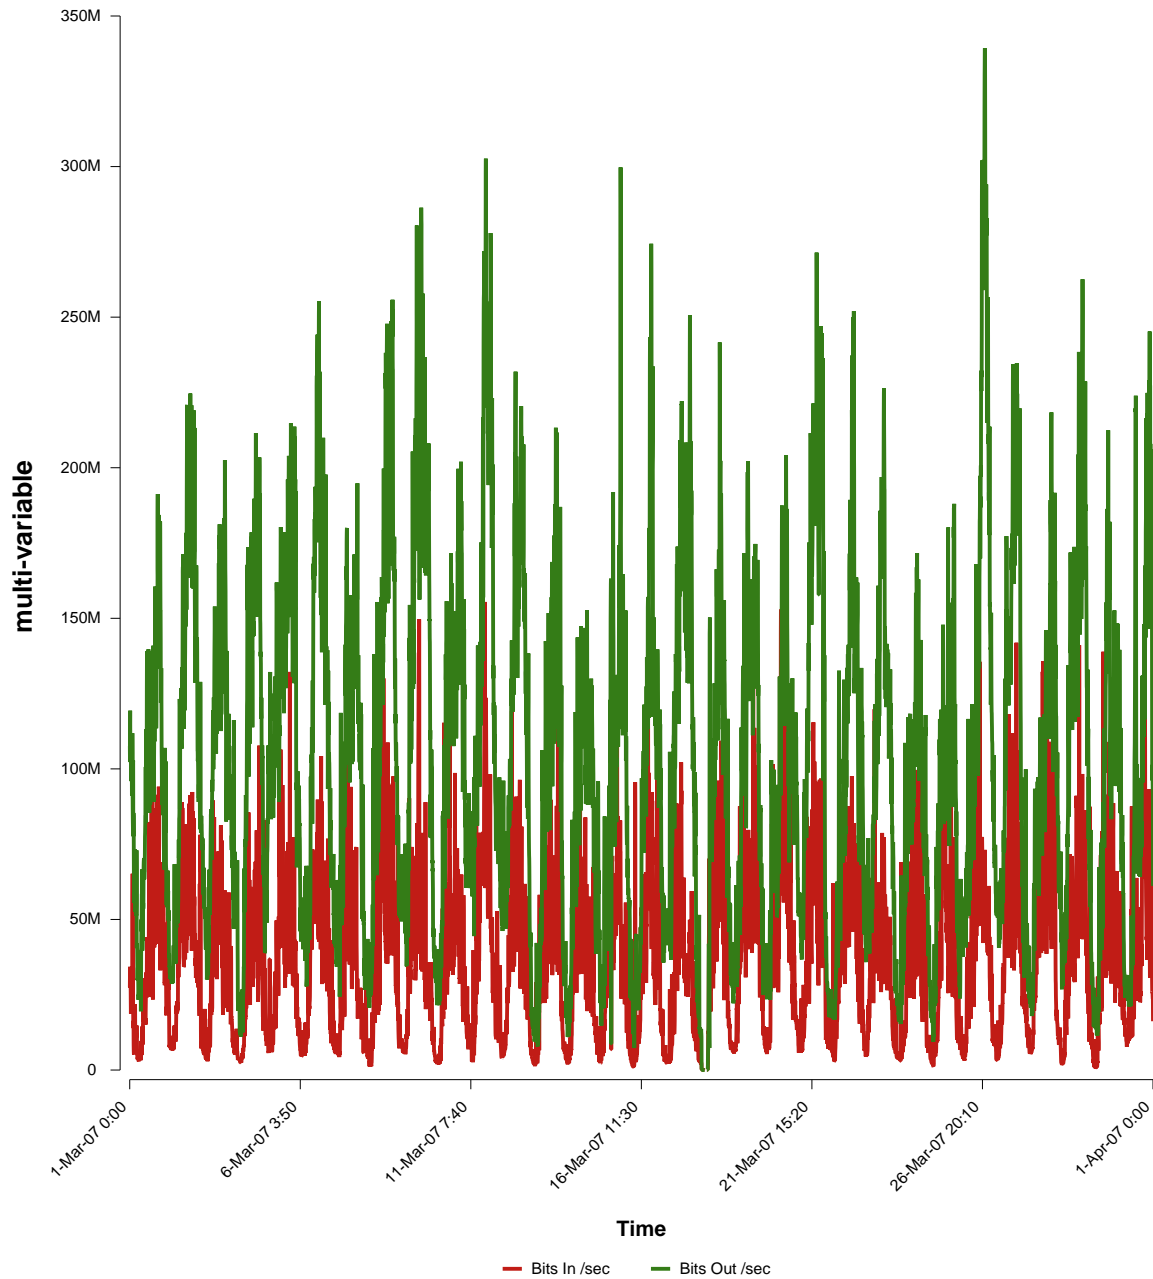

eHealth Trend Report

Divide by Time

SUNET-A-VISBY-HGO

Auto Range: Last Month
From: 2007/03/01 00:00
To: 2007/03/31 23:59

Created: 2007/04/02 07:45:33