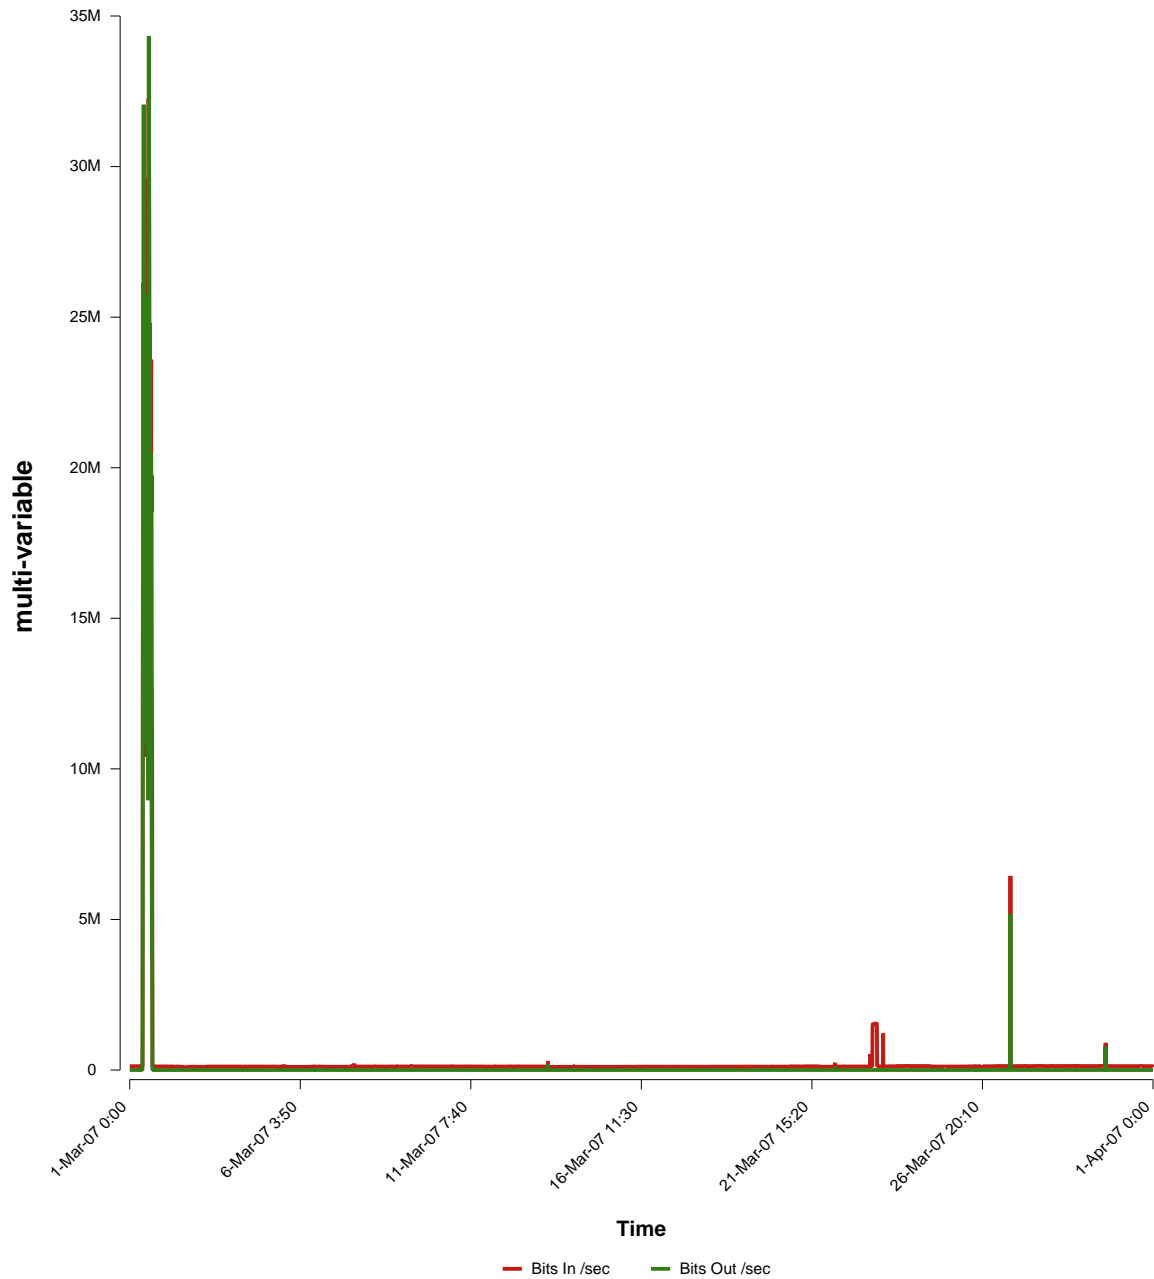

eHealth Trend Report

Divide by Time

SUNET-A-VAXJO-VXU

Auto Range: Last Month
From: 2007/03/01 00:00
To: 2007/03/31 23:59

Created: 2007/04/02 07:30:32