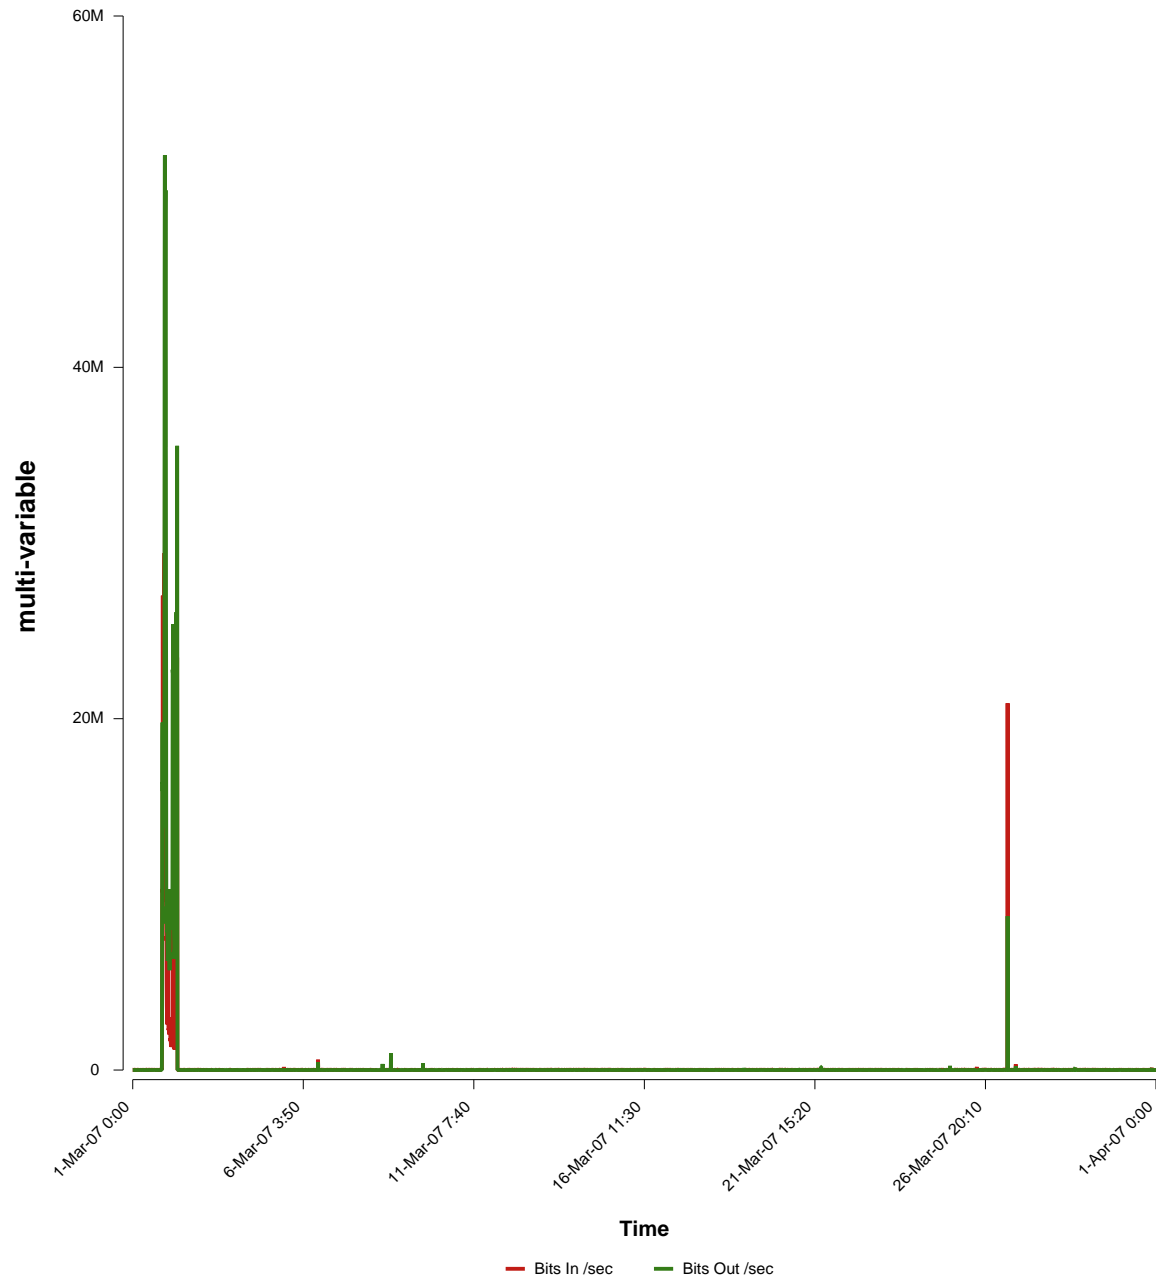

eHealth Trend Report

Divide by Time

SUNET-A-VASTERAS-MDH

Auto Range: Last Month
From: 2007/03/01 00:00
To: 2007/03/31 23:59

Created: 2007/04/02 07:21:08