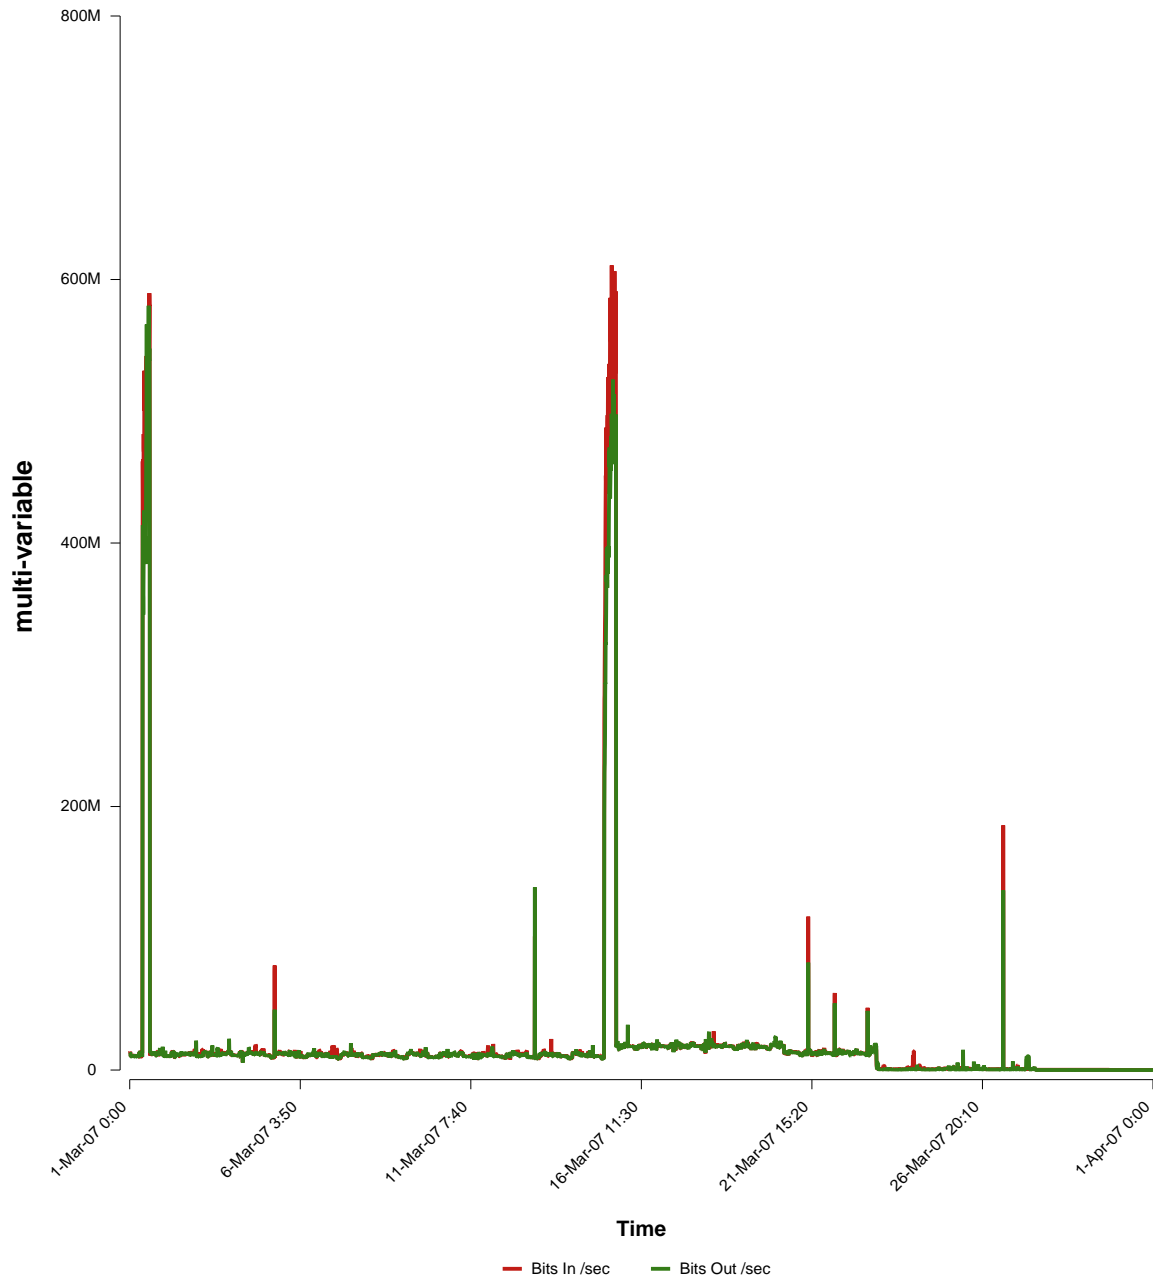

eHealth Trend Report

Divide by Time

SUNET-A-UPPSALA-UU

Auto Range: Last Month
From: 2007/03/01 00:00
To: 2007/03/31 23:59

Created: 2007/04/02 07:10:31