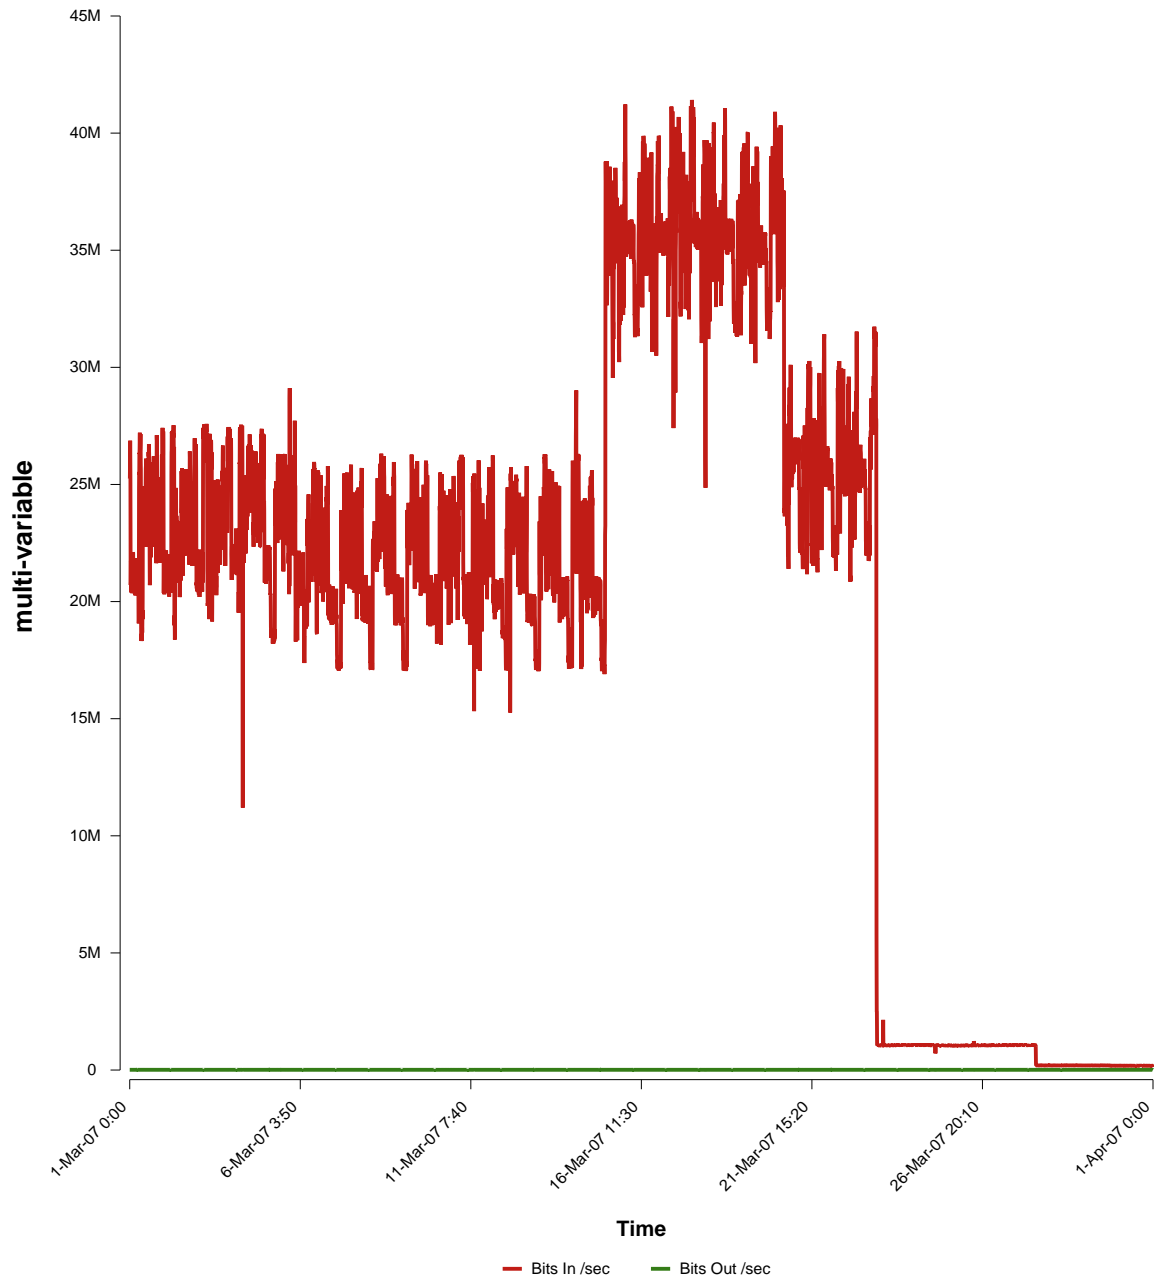

## SUNET-A-UPPSALA-SLU

Auto Range: Last Month  
From: 2007/03/01 00:00  
To: 2007/03/31 23:59

Created: 2007/04/02 07:00:34