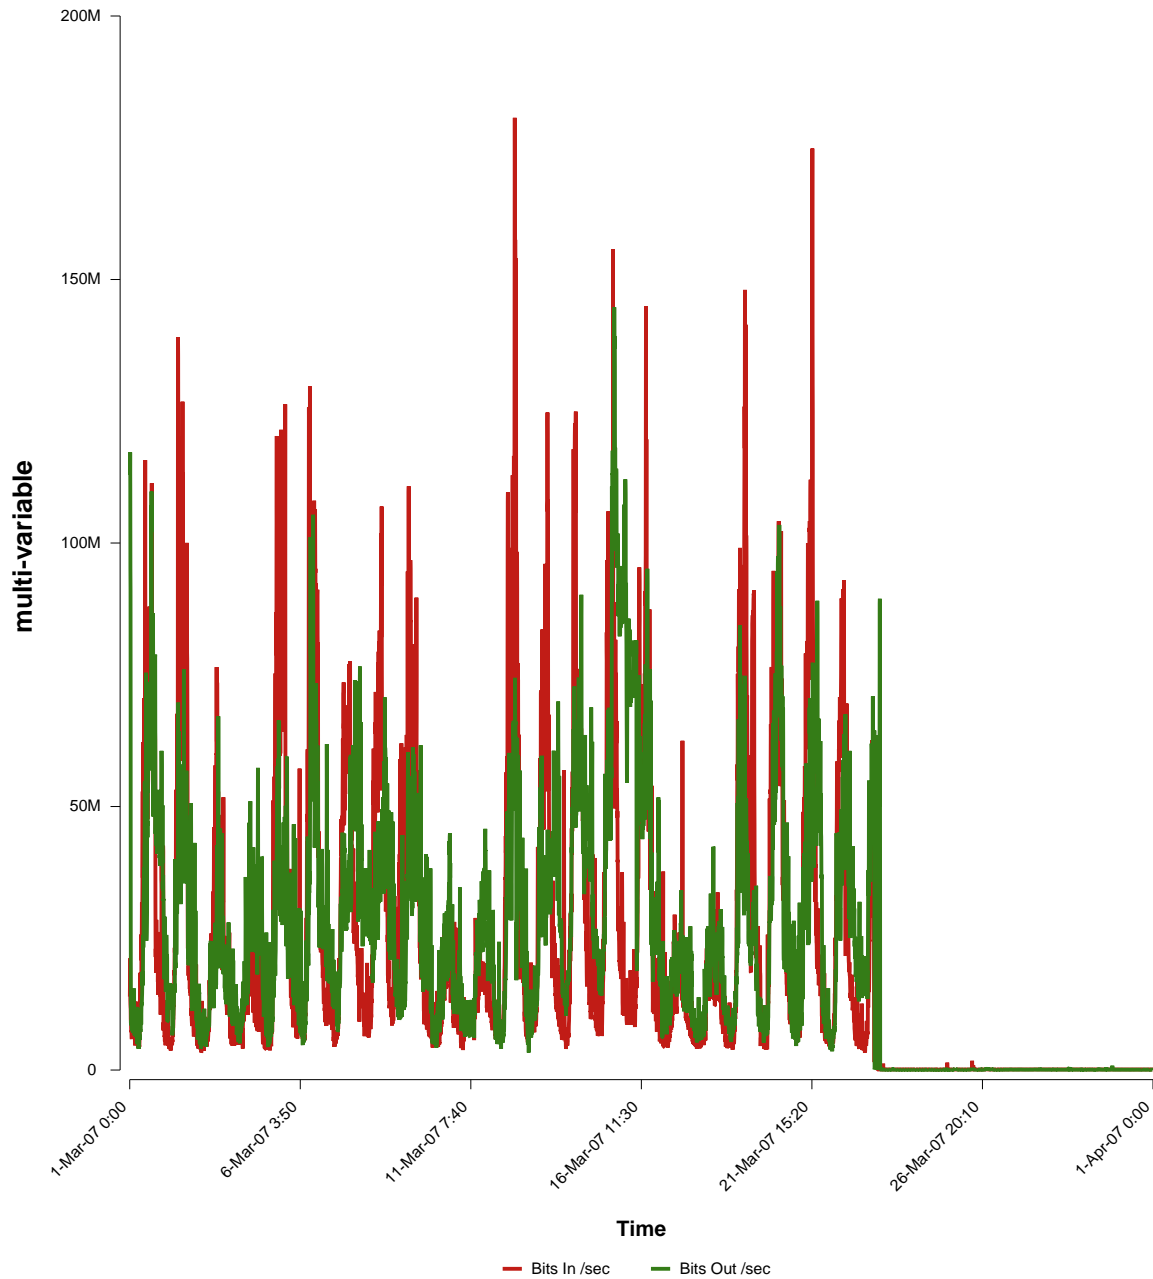

# eHealth Trend Report

Divide by Time

## SUNET-A-STHLM-SU

Auto Range: Last Month  
From: 2007/03/01 00:00  
To: 2007/03/31 23:59

Created: 2007/04/02 06:21:09