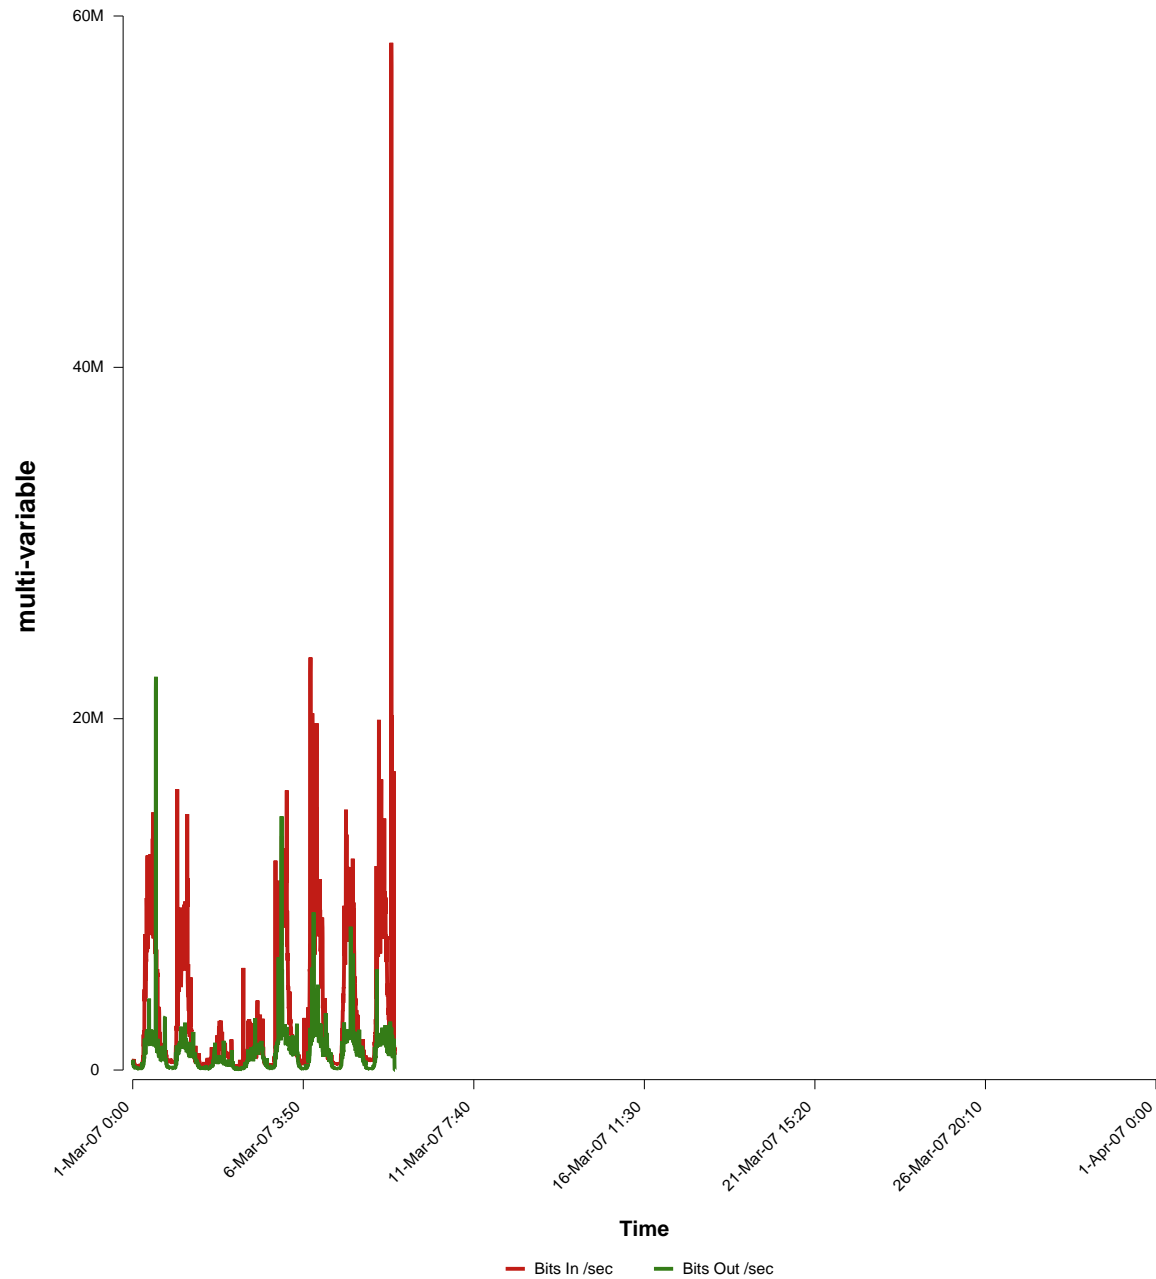

# eHealth Trend Report

Divide by Time

## SUNET-A-STHLM-SH

Auto Range: Last Month  
From: 2007/03/01 00:00  
To: 2007/03/31 23:59

Created: 2007/04/02 06:10:33