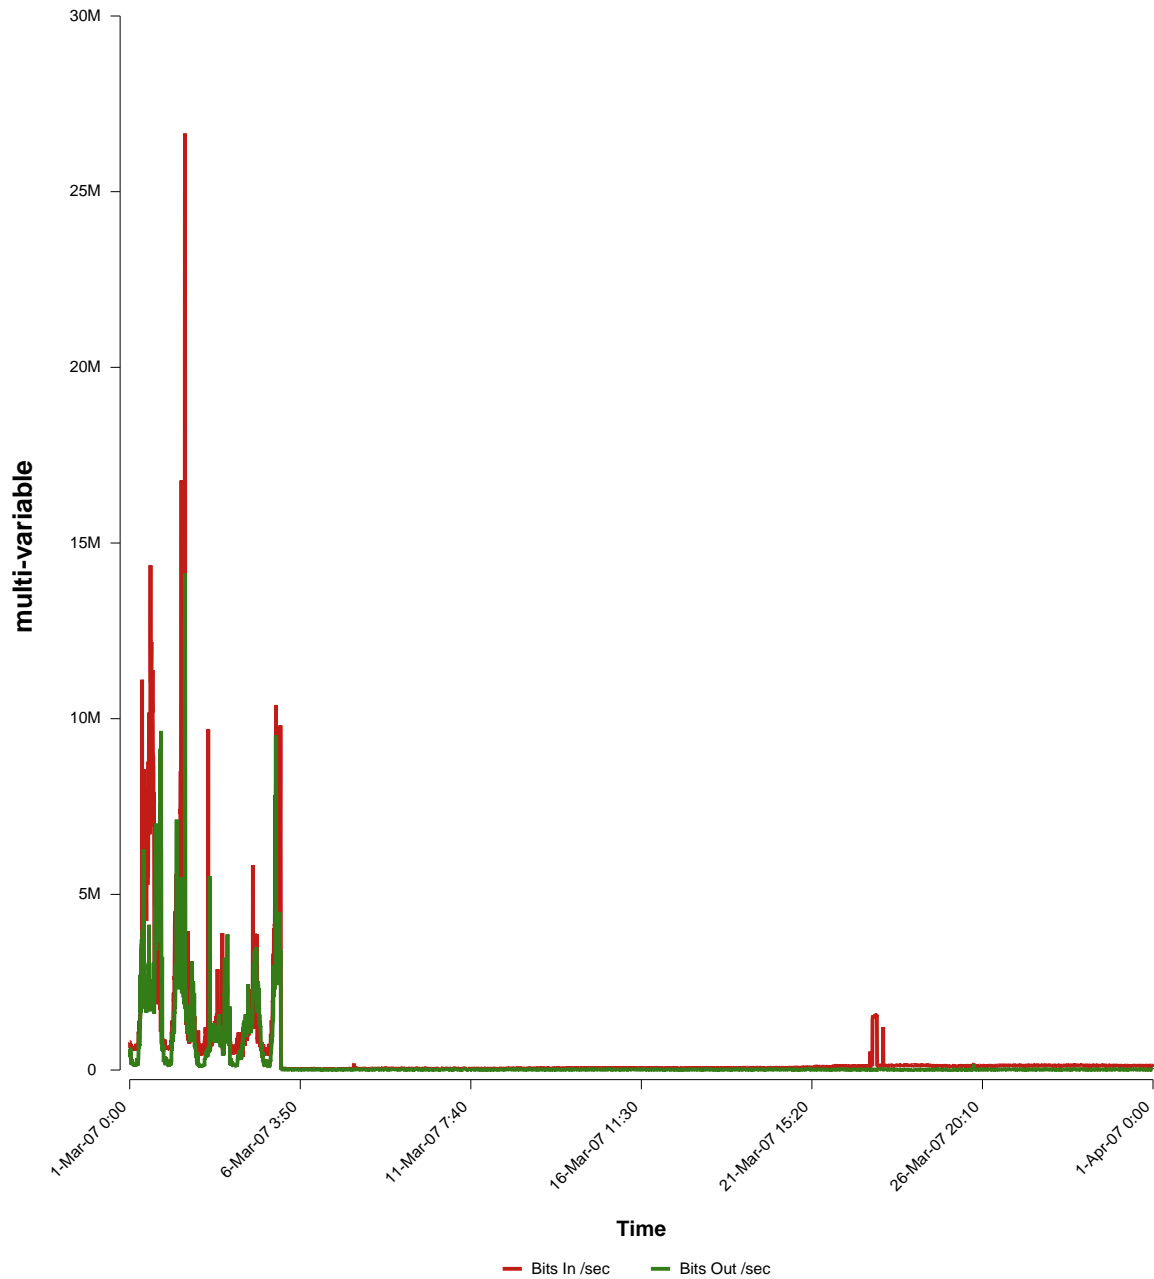

# eHealth Trend Report

Divide by Time

## SUNET-A-STHLM-LHS

Auto Range: Last Month  
From: 2007/03/01 00:00  
To: 2007/03/31 23:59

Created: 2007/04/02 06:03:21