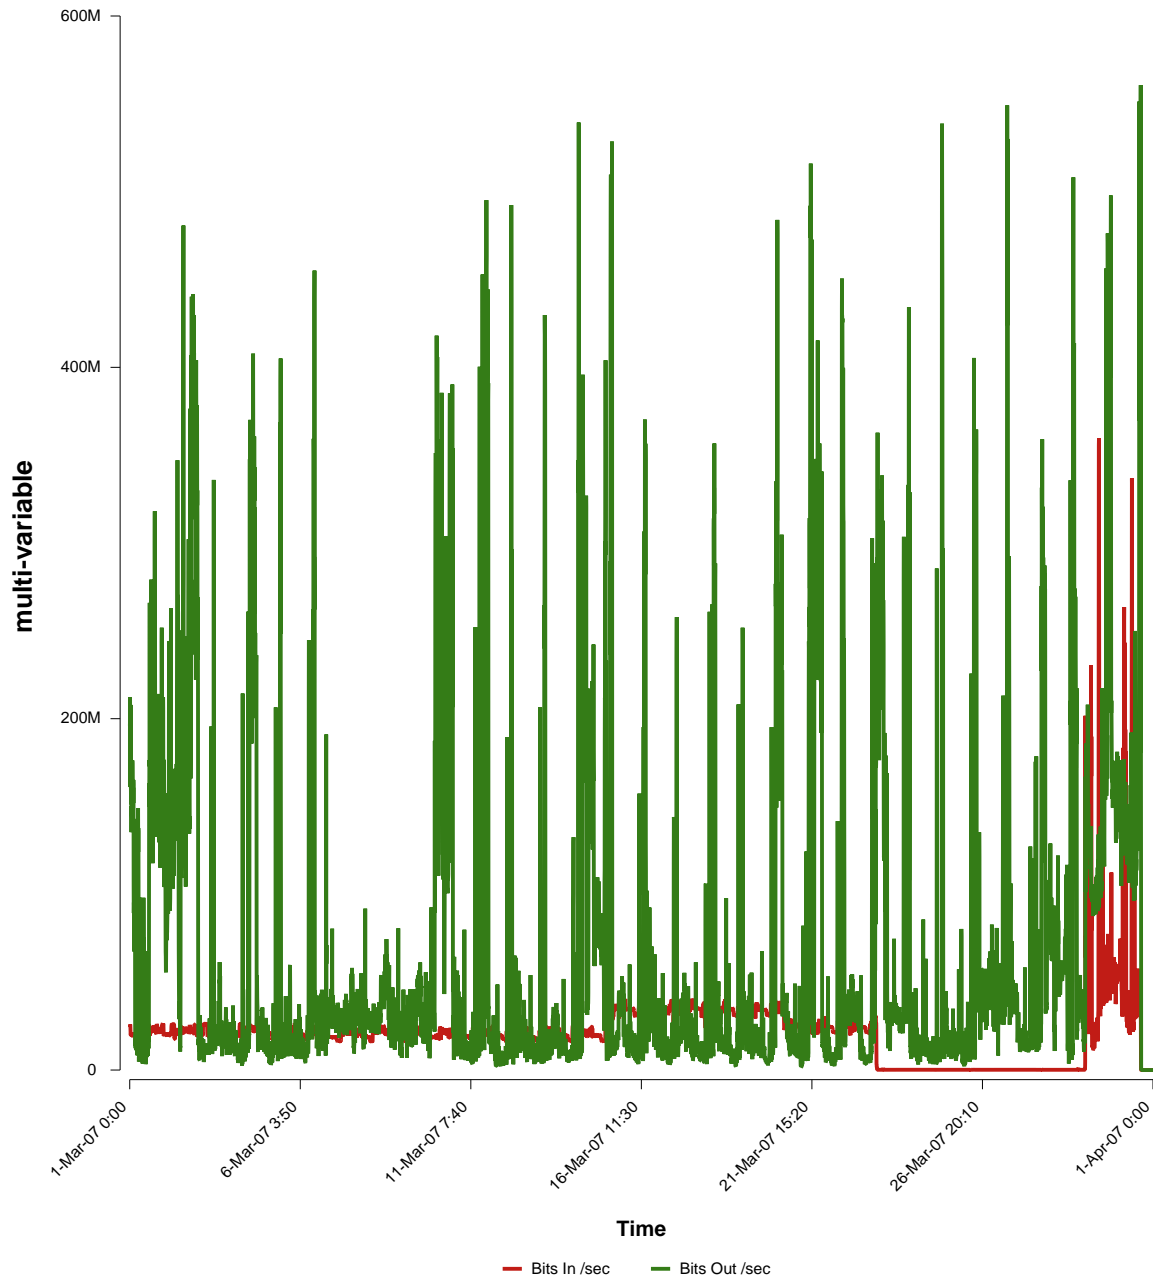

eHealth Trend Report

Divide by Time

SUNET-A-STHLM-KTH

Auto Range: Last Month
From: 2007/03/01 00:00
To: 2007/03/31 23:59

Created: 2007/04/02 05:50:31