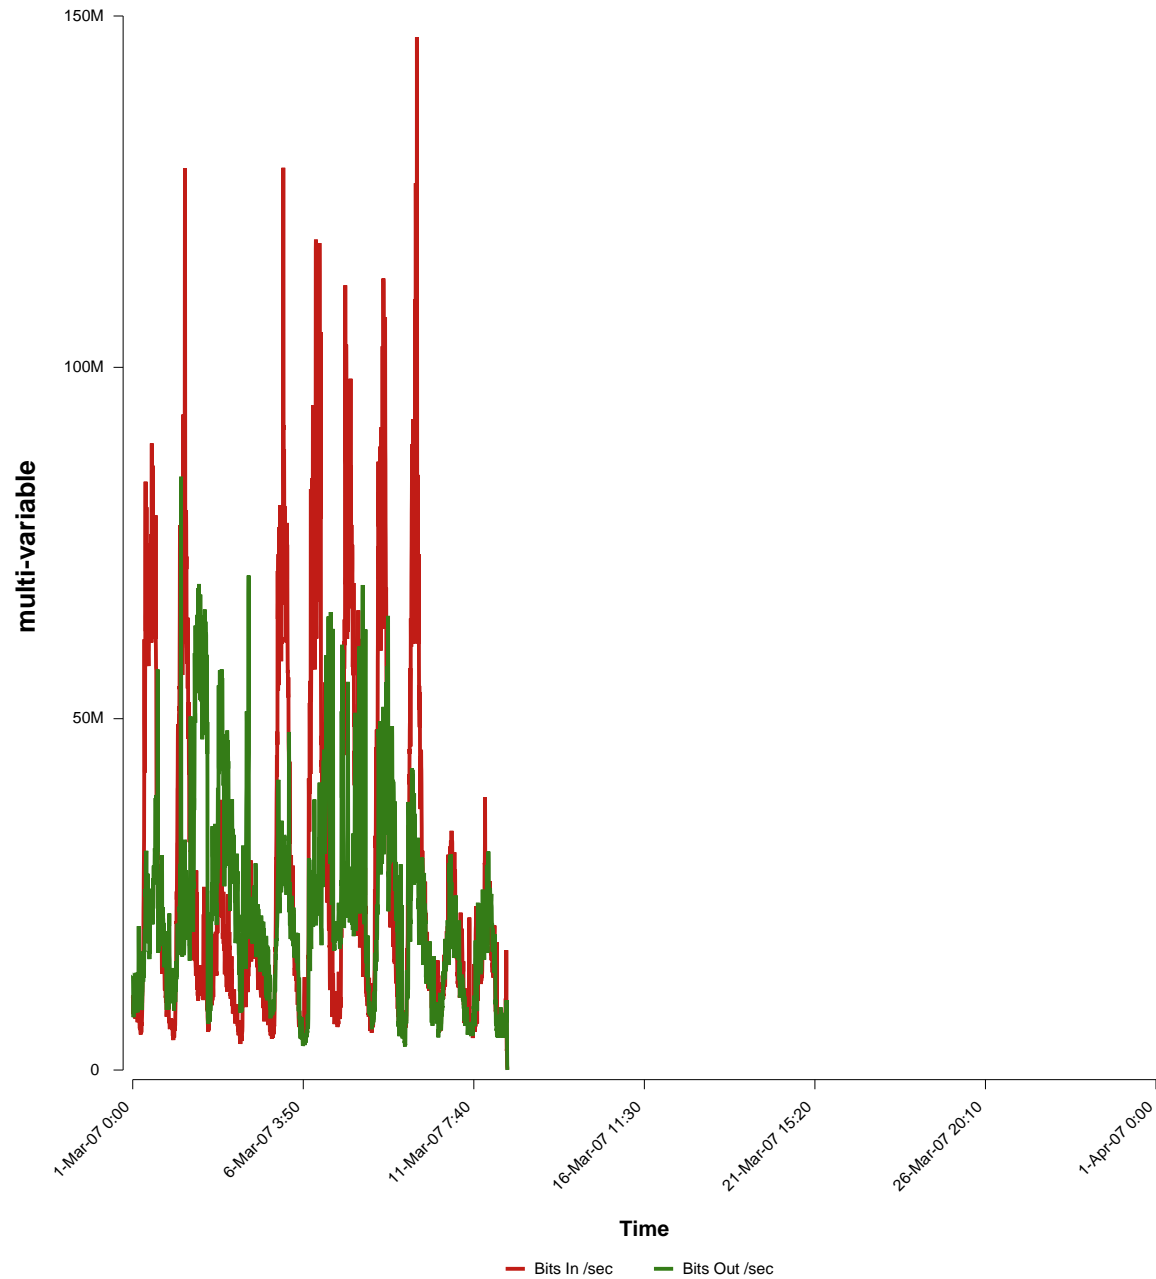

# eHealth Trend Report

Divide by Time

## SUNET-A-STHLM-KI

Auto Range: Last Month  
From: 2007/03/01 00:00  
To: 2007/03/31 23:59

Created: 2007/04/02 05:40:34