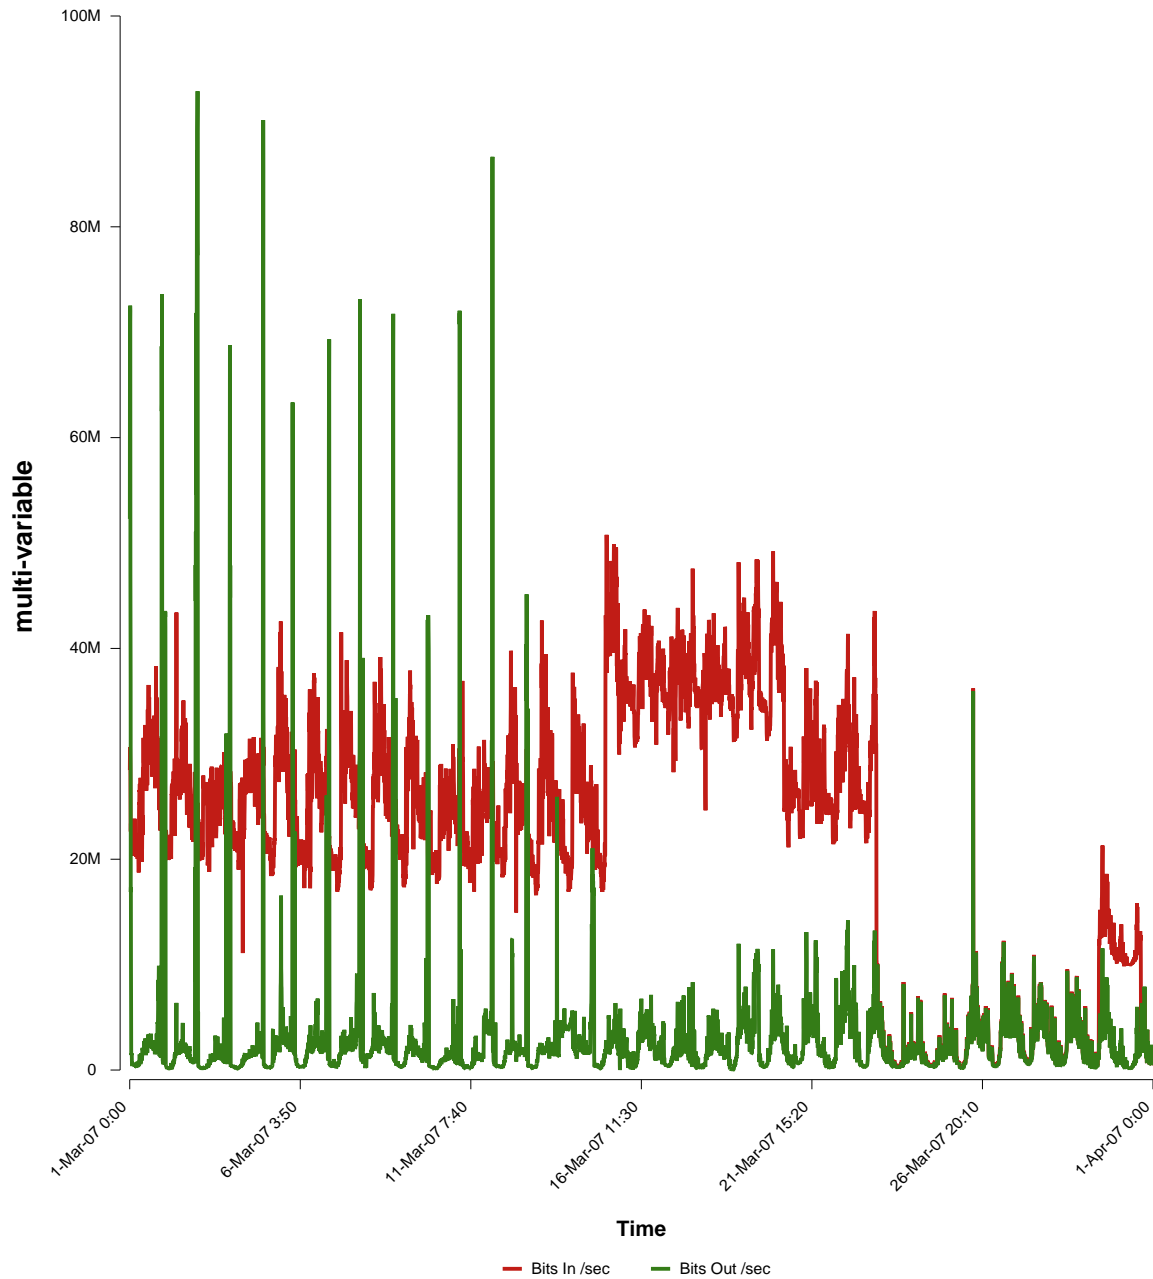

eHealth Trend Report

Divide by Time

SUNET-A-STHLM-HHS

Auto Range: Last Month
From: 2007/03/01 00:00
To: 2007/03/31 23:59

Created: 2007/04/02 05:30:32