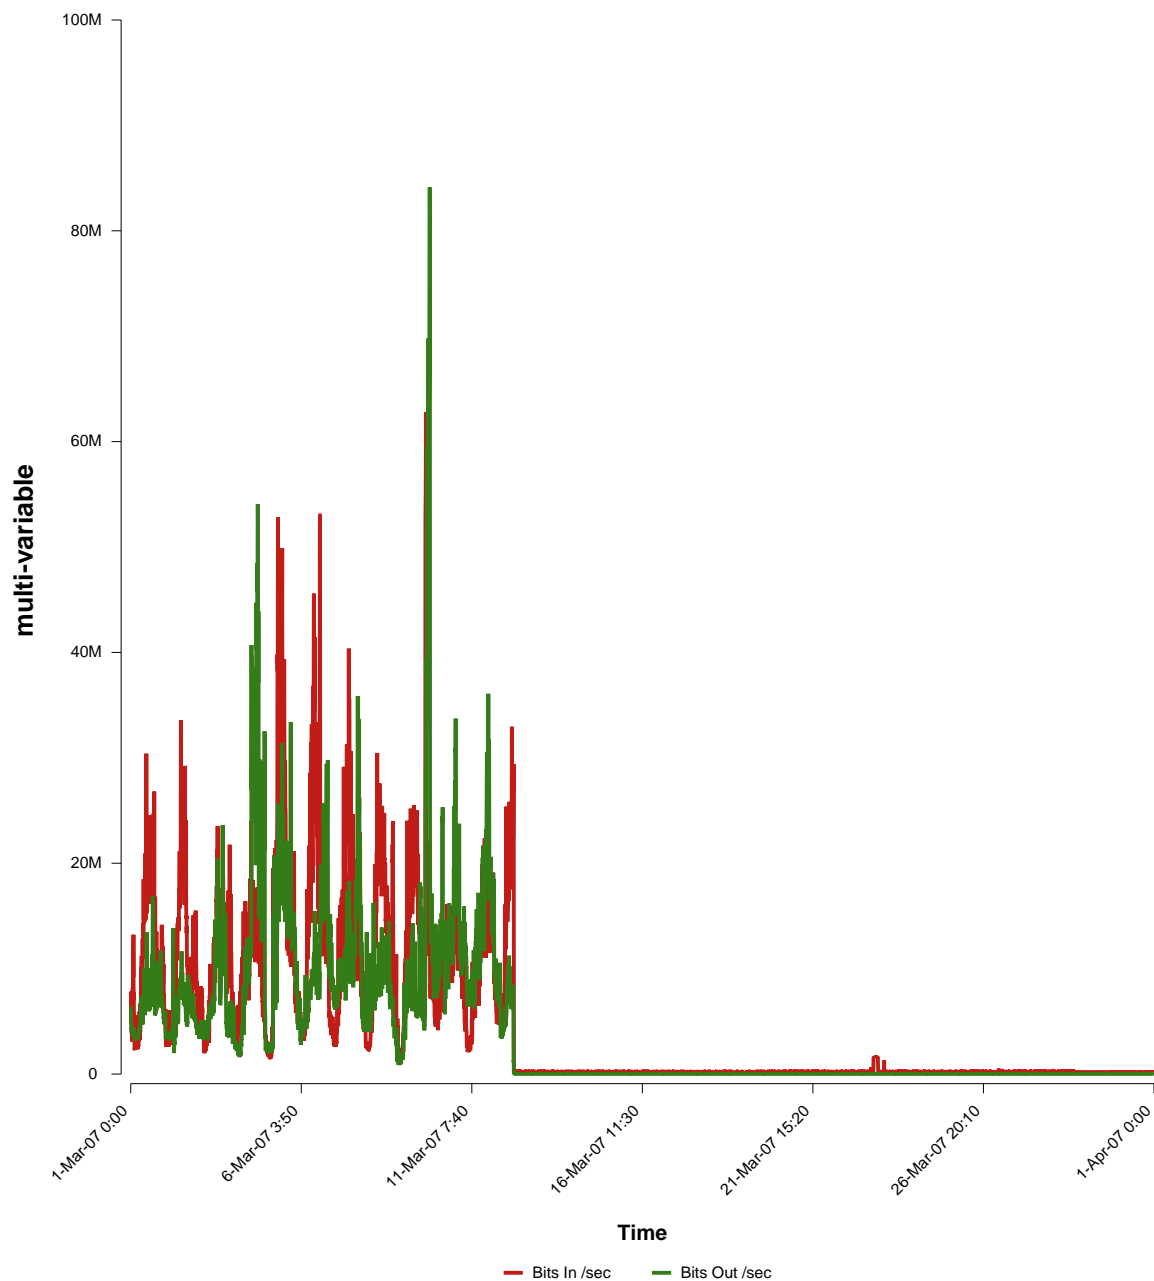

# eHealth Trend Report

Divide by Time

## SUNET-A-MALMO-MAH

Auto Range: Last Month  
From: 2007/03/01 00:00  
To: 2007/03/31 23:59

Created: 2007/04/02 04:50:32