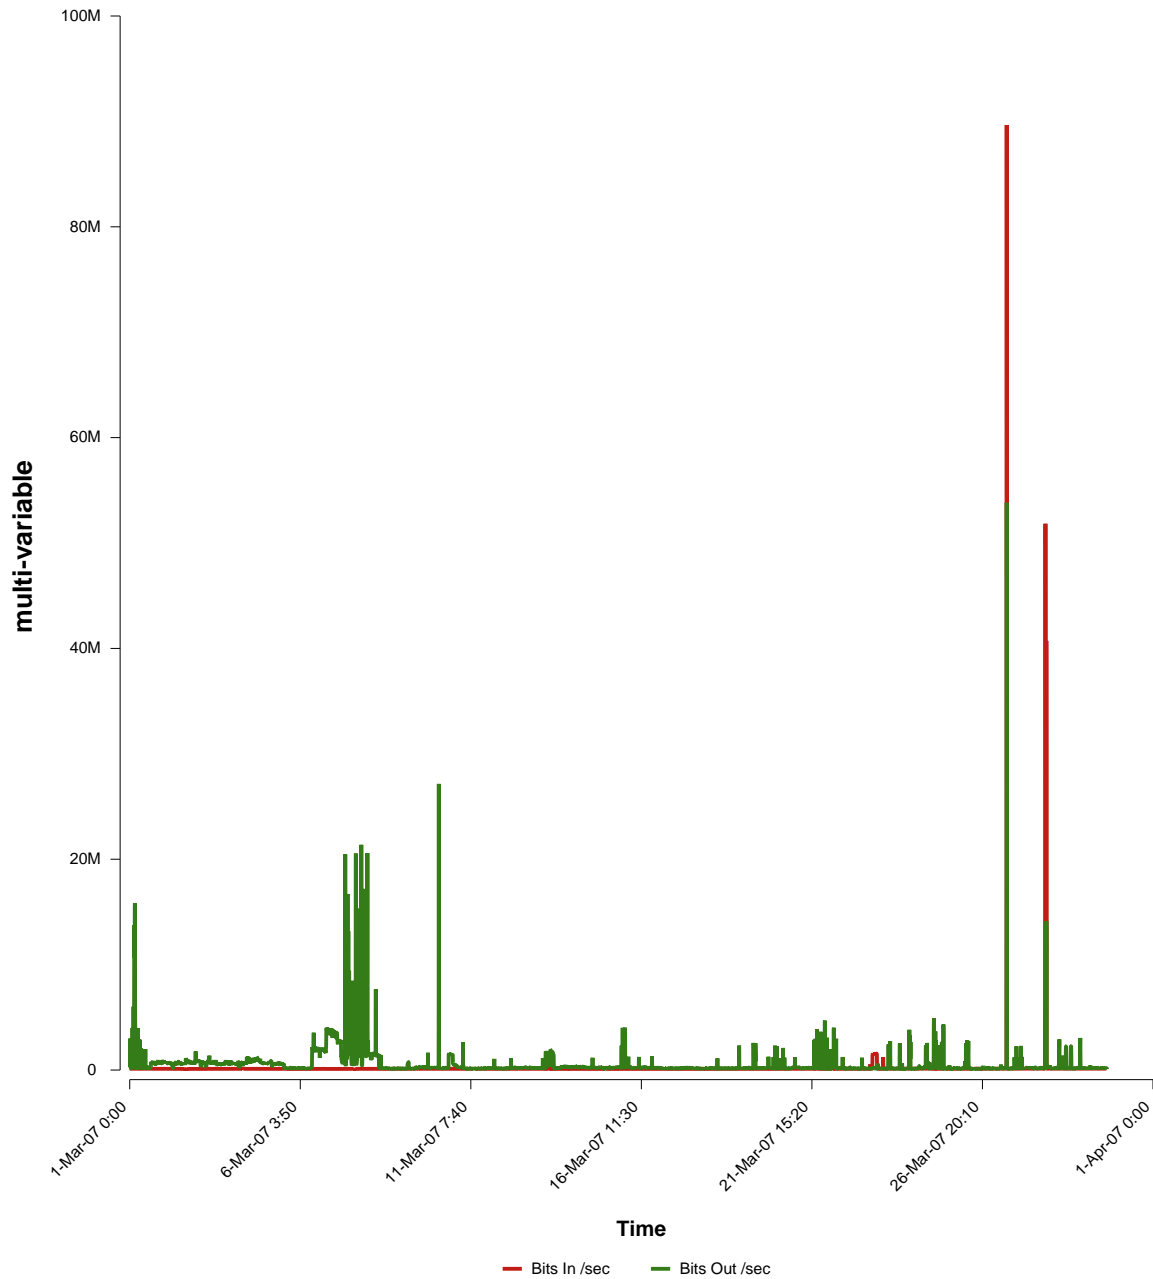

eHealth Trend Report

Divide by Time

SUNET-A-LINKOPING-LIU

Auto Range: Last Month
From: 2007/03/01 00:00
To: 2007/03/31 23:59

Created: 2007/04/02 04:30:32