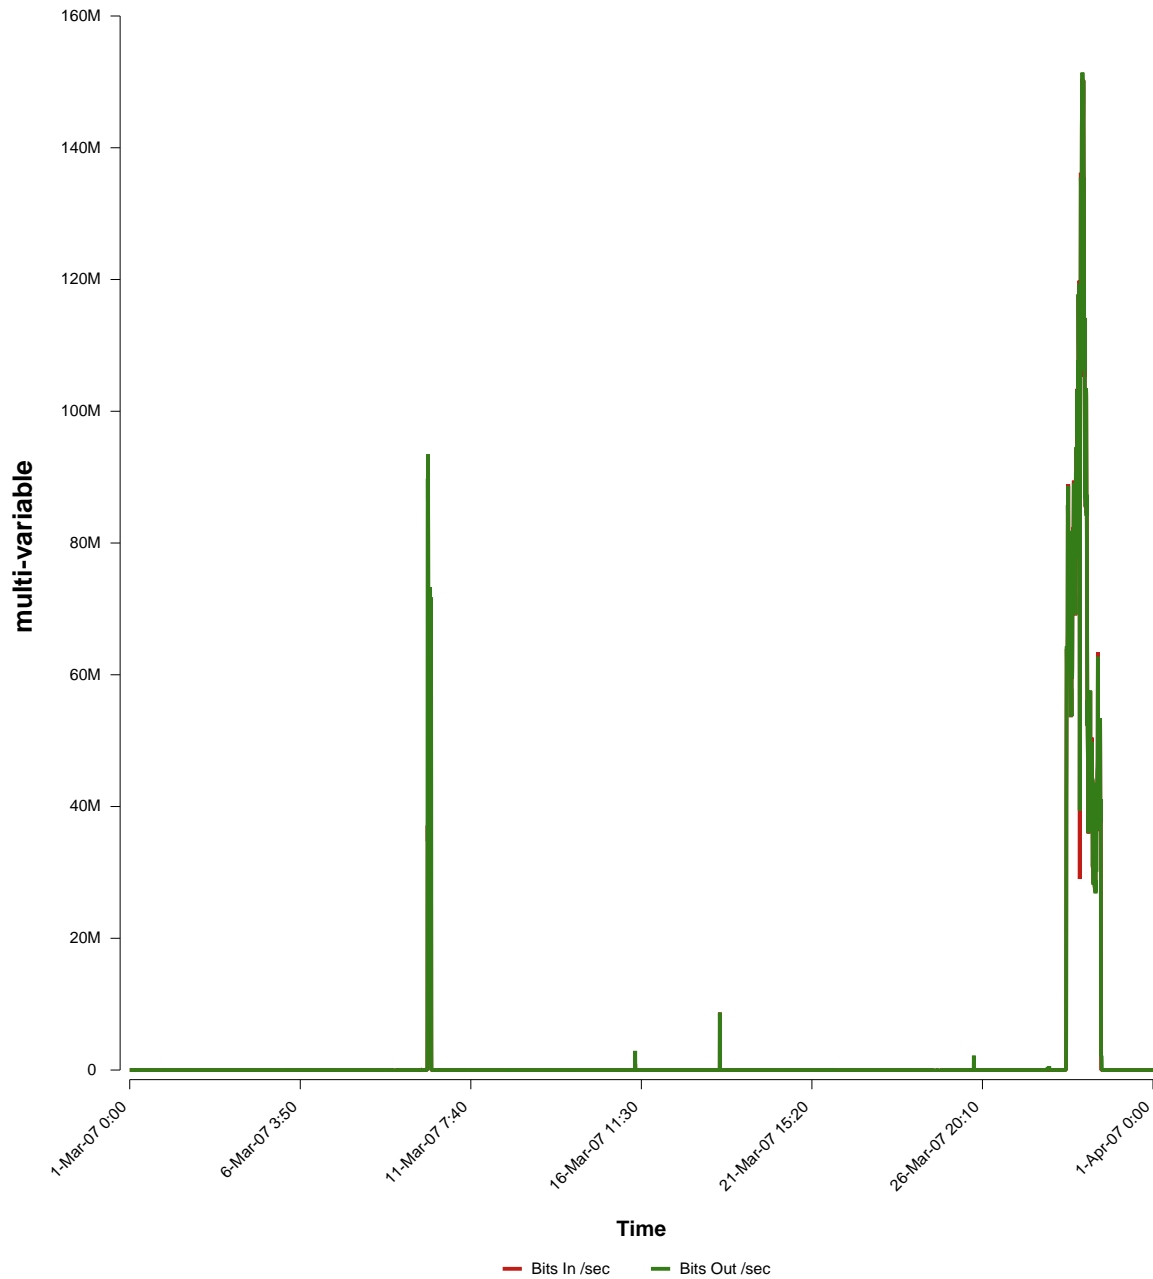

eHealth Trend Report

Divide by Time

SUNET-A-KRISTIANSTAD-HKR

Auto Range: Last Month
From: 2007/03/01 00:00
To: 2007/03/31 23:59

Created: 2007/04/02 04:21:08