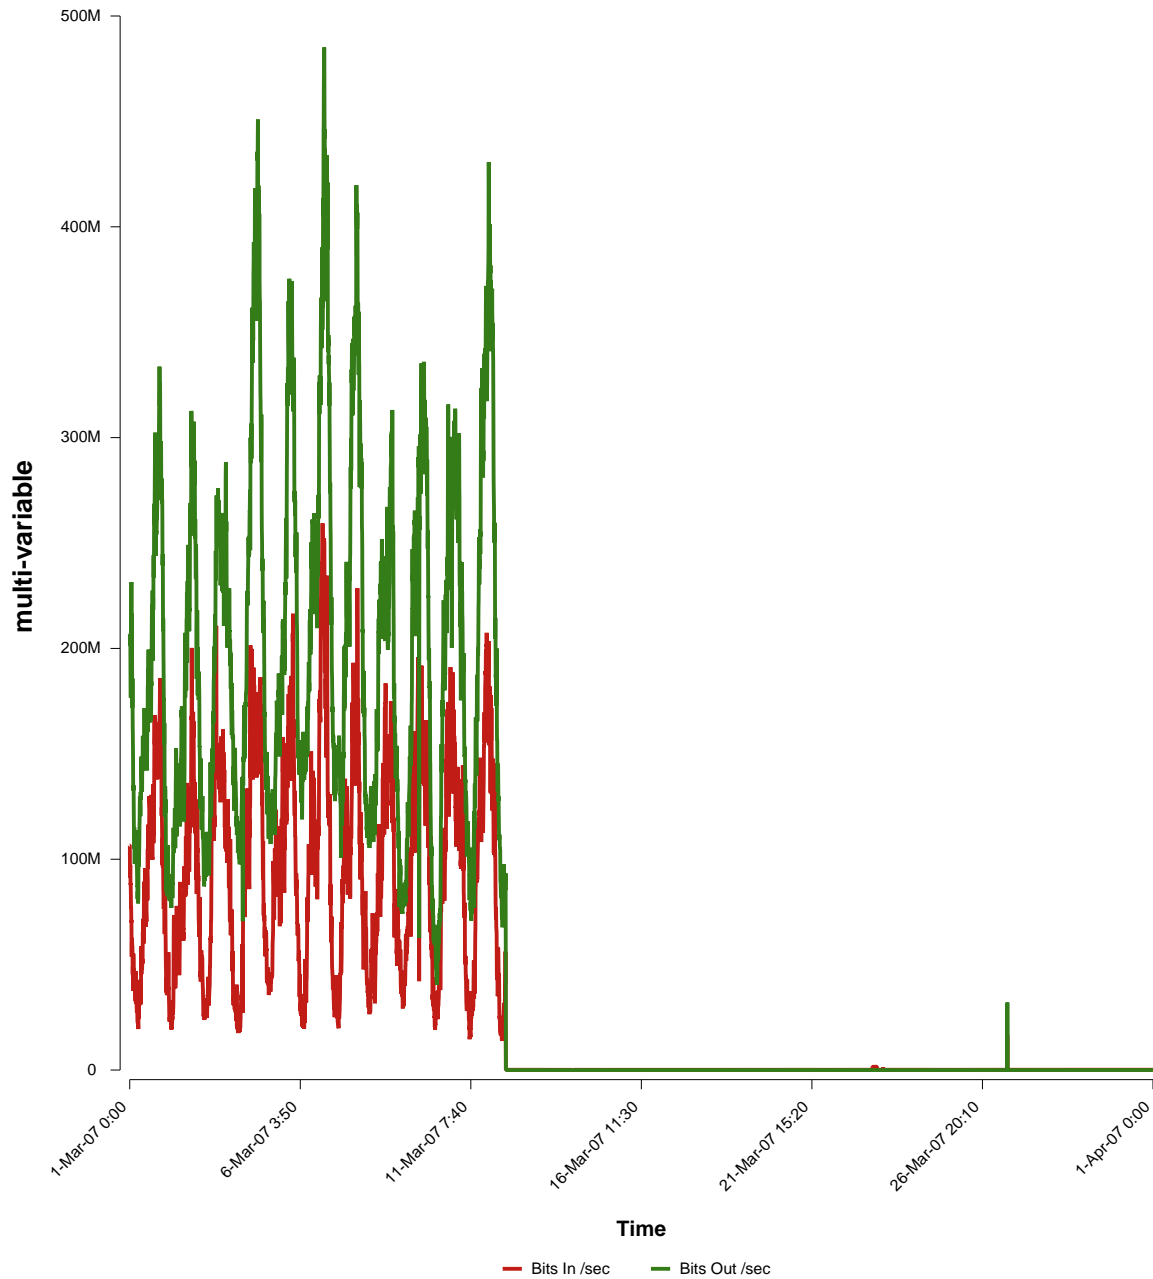

# eHealth Trend Report

Divide by Time

## SUNET-A-JONKOPING-HJ

Auto Range: Last Month  
From: 2007/03/01 00:00  
To: 2007/03/31 23:59

Created: 2007/04/02 03:40:31