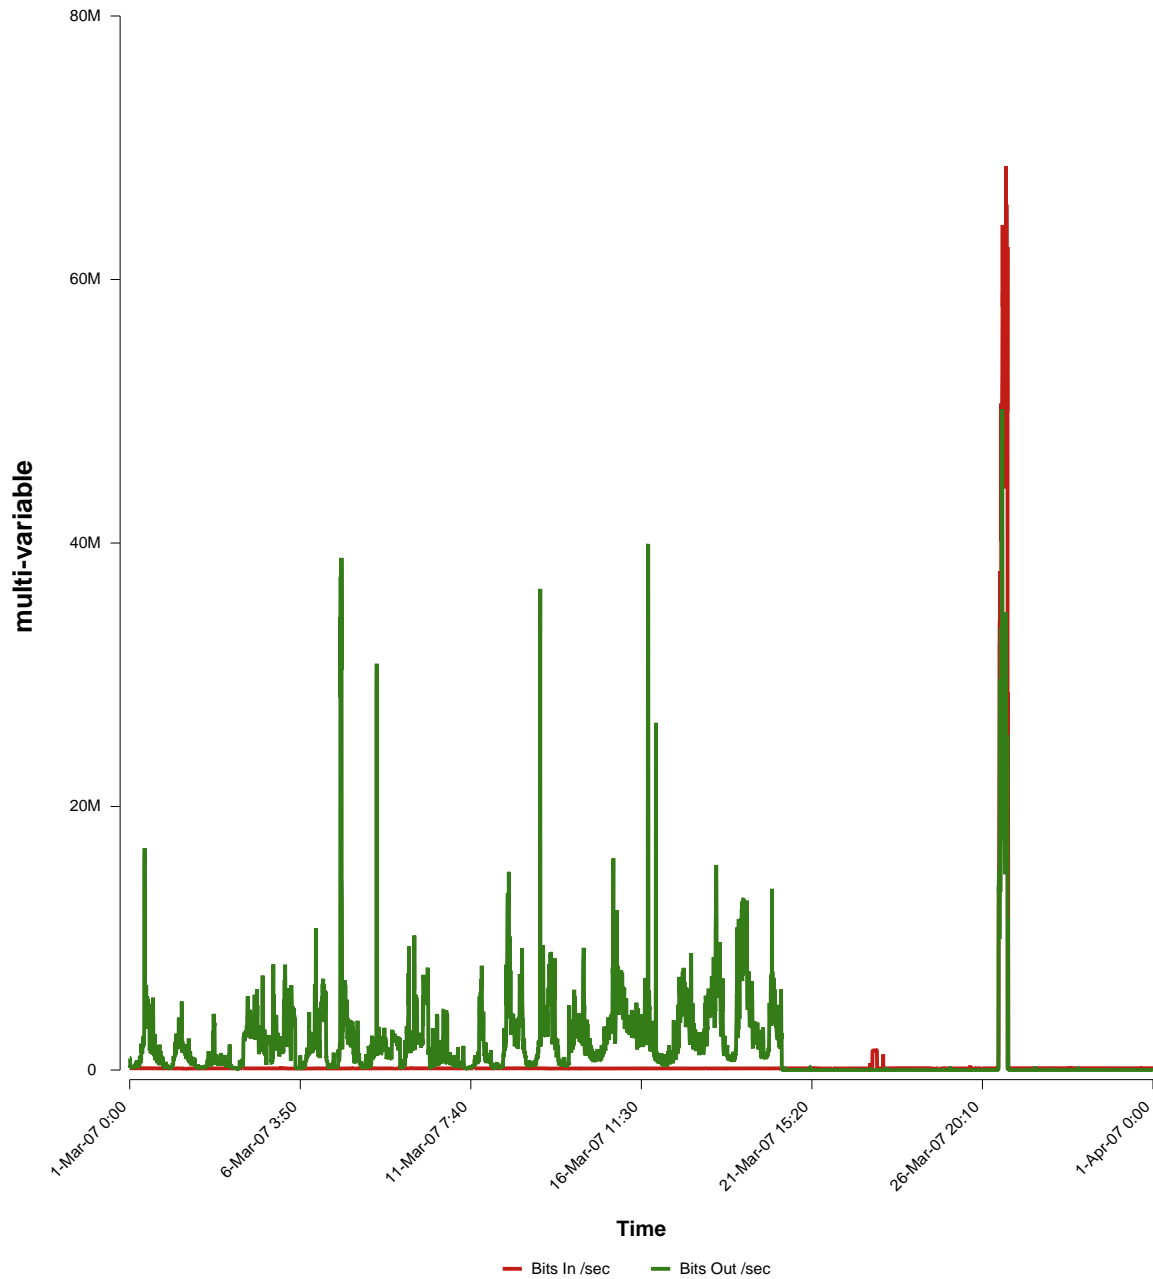

eHealth Trend Report

Divide by Time

SUNET-A-GBG-GU

Auto Range: Last Month
From: 2007/03/01 00:00
To: 2007/03/31 23:59

Created: 2007/04/02 03:40:30