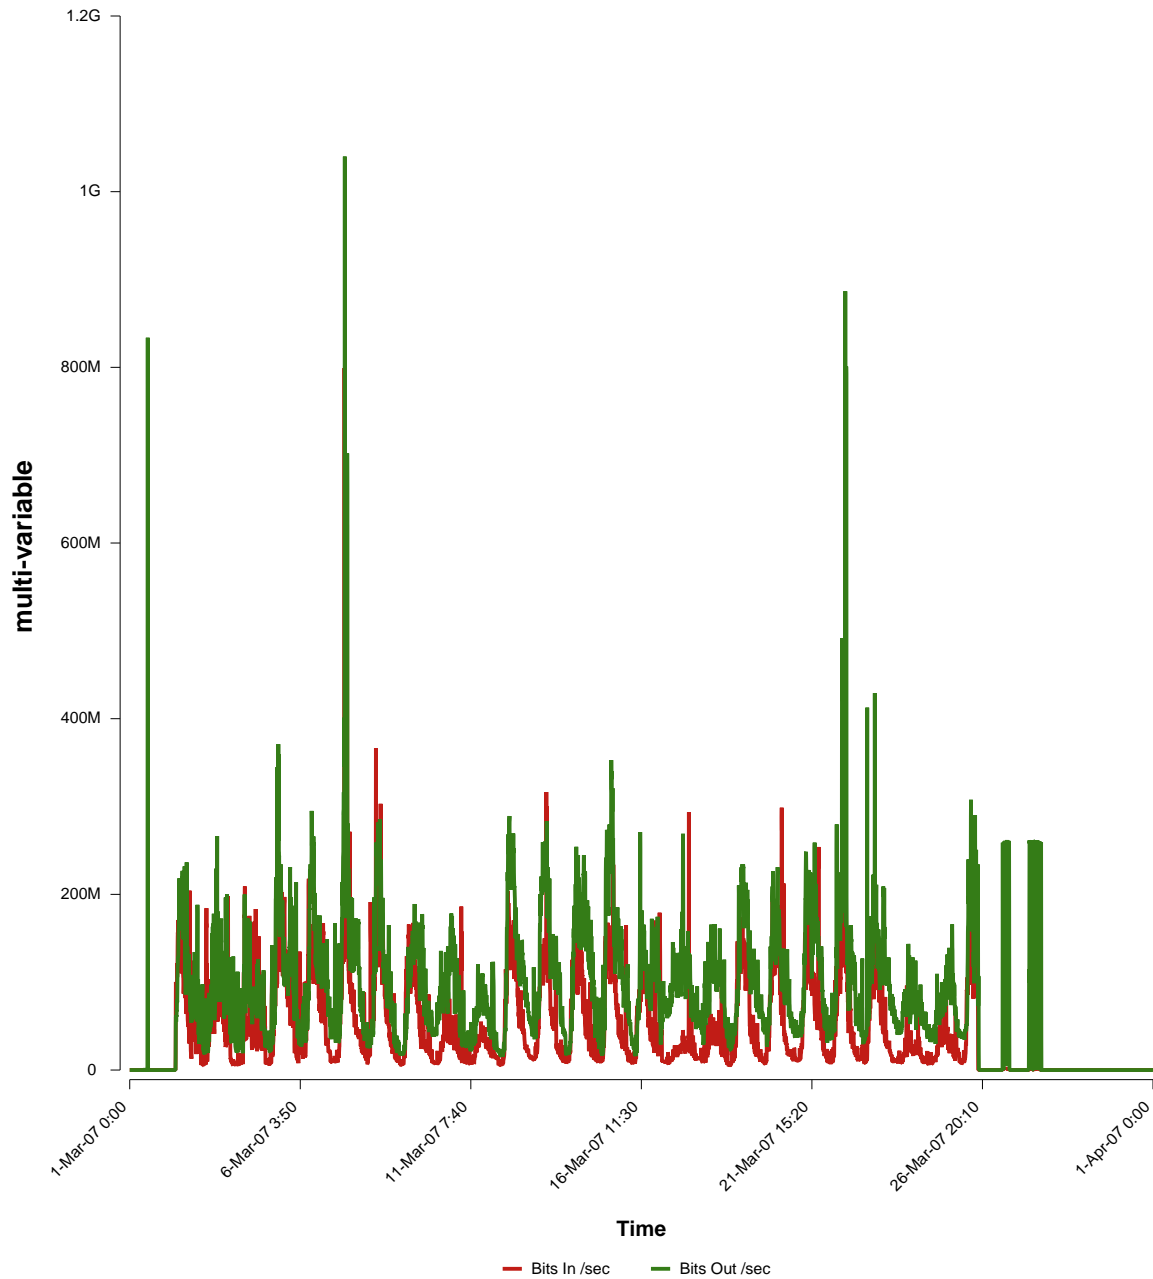

# eHealth Trend Report

Divide by Time

## SUNET-A-GBG-CHALMERS

Auto Range: Last Month  
From: 2007/03/01 00:00  
To: 2007/03/31 23:59

Created: 2007/04/02 03:30:31