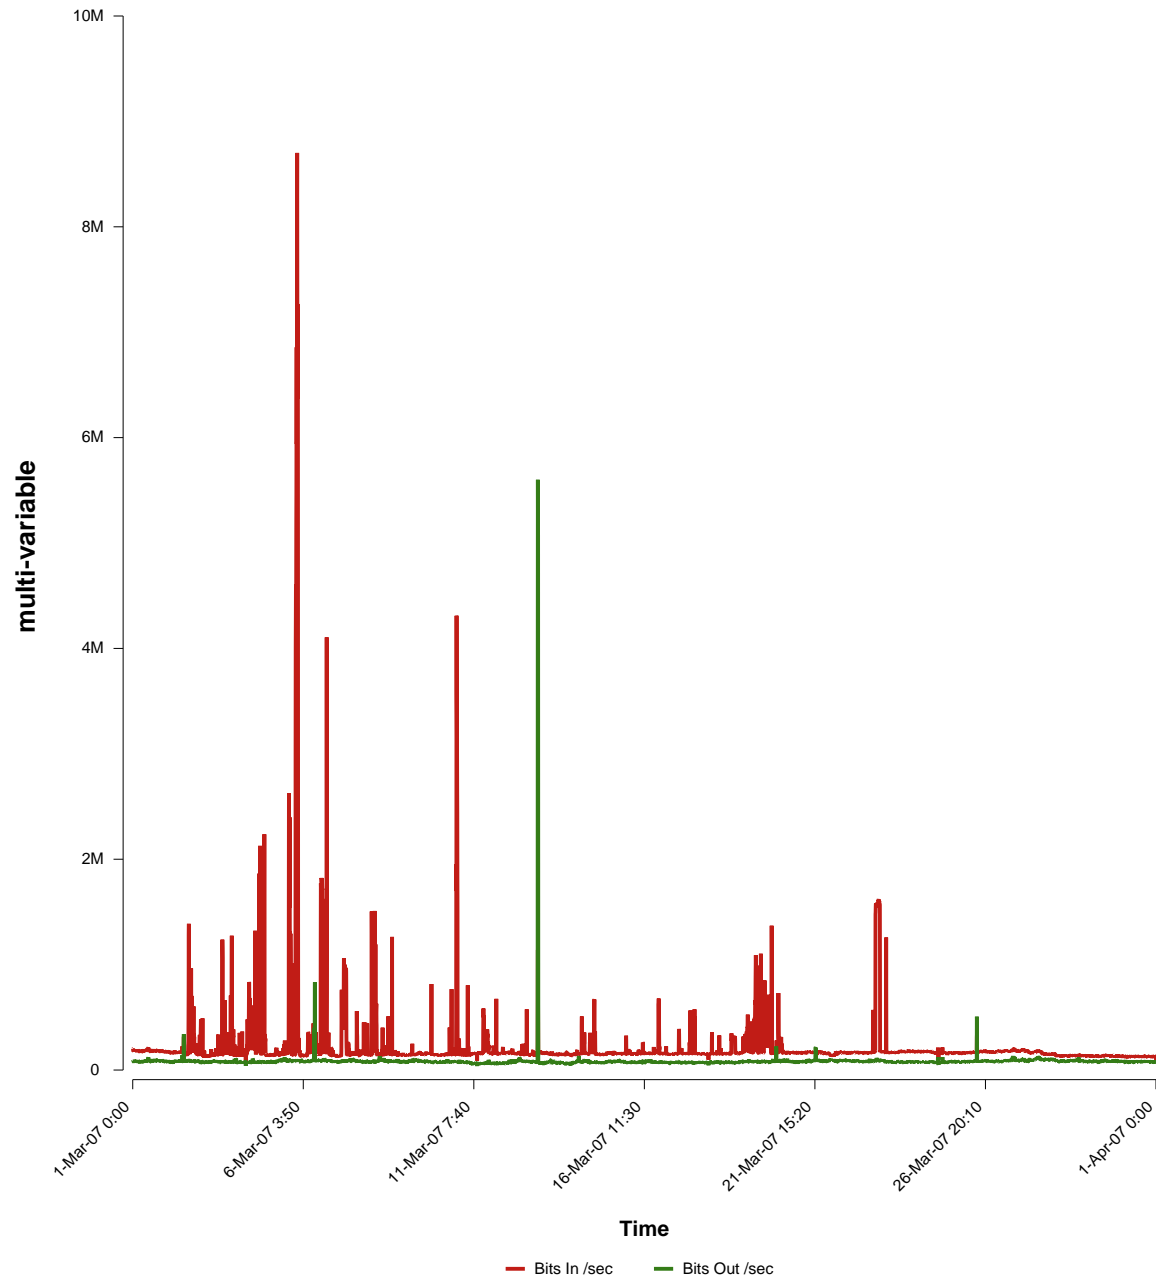

eHealth Trend Report

Divide by Time

SUNET-A-GAVLE-HIG

Auto Range: Last Month
From: 2007/03/01 00:00
To: 2007/03/31 23:59

Created: 2007/04/02 03:21:09