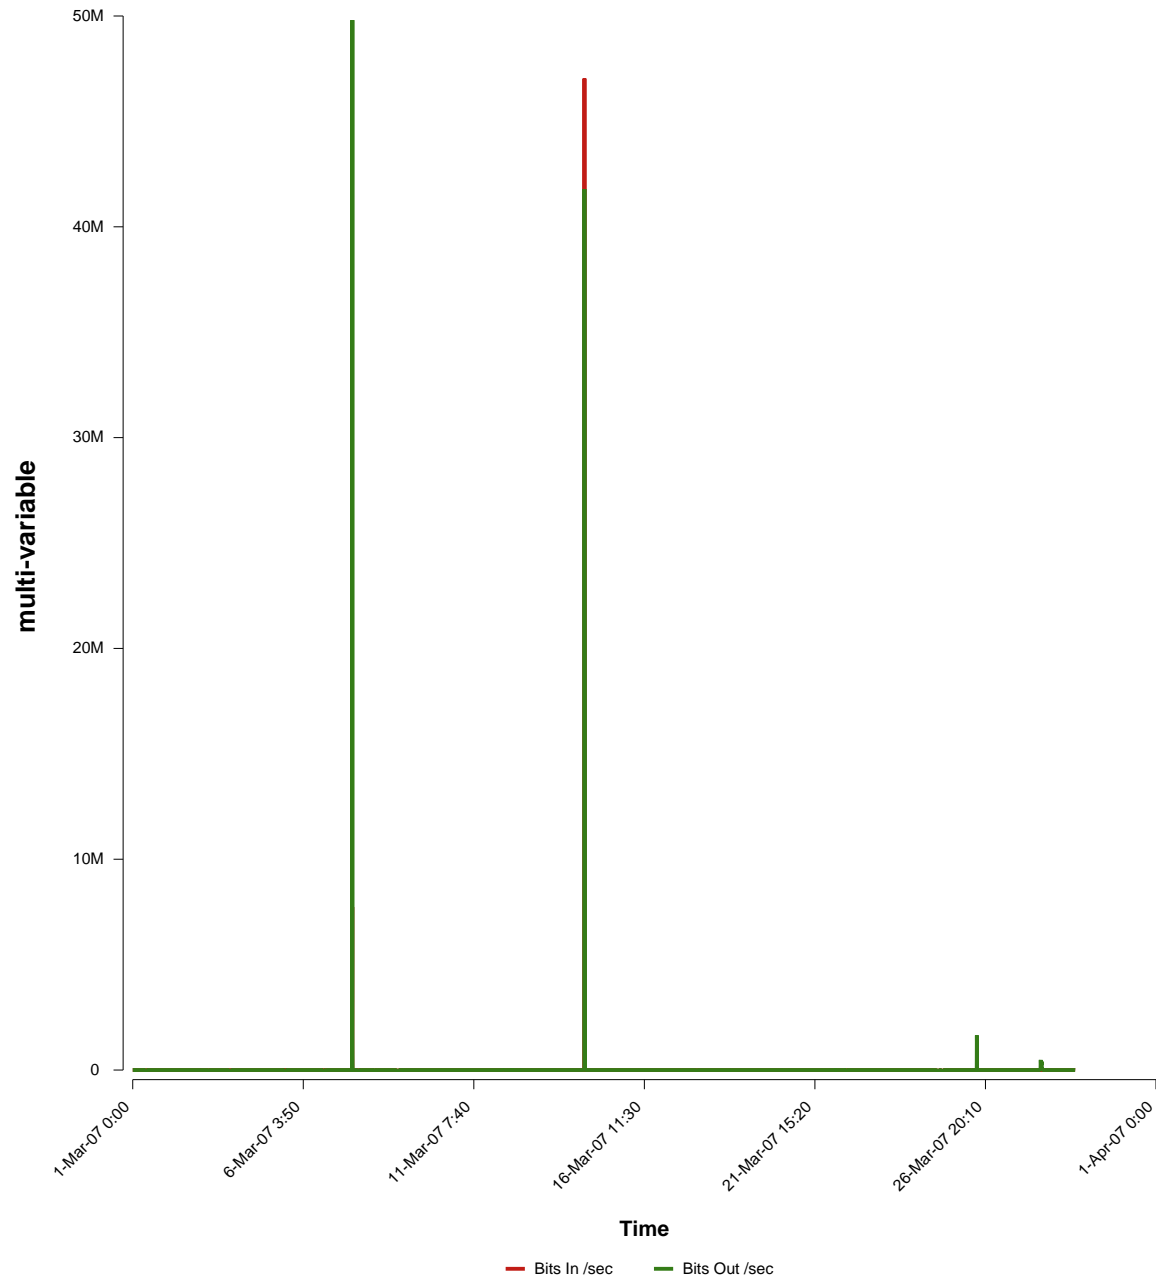

eHealth Trend Report

Divide by Time

SUNET-A-BORAS-HB

Auto Range: Last Month
From: 2007/03/01 00:00
To: 2007/03/31 23:59

Created: 2007/04/02 03:05:33