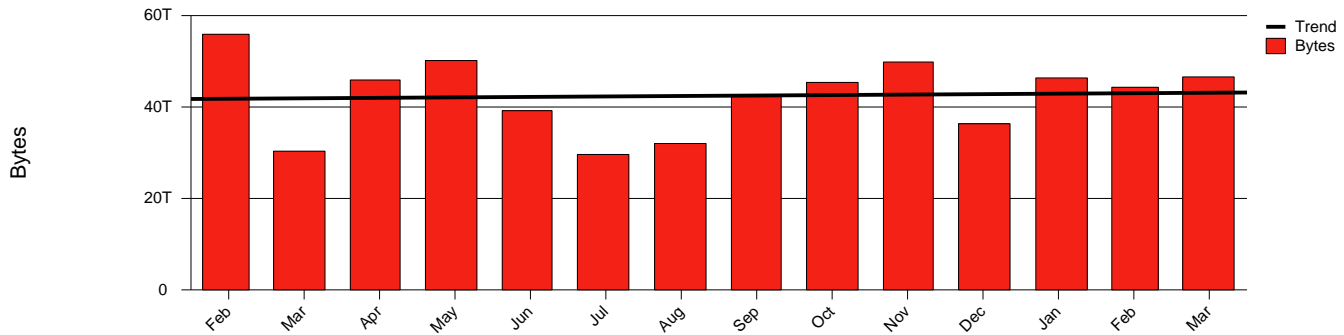

Monthly Health Report

Report for 2007/03/31, Subject: SUNET-A-VISBY-HGO

LAN/WAN

Total Network Volume by Month

Total Network Volume by Week

Total Network Volume by Day

Situations to Watch

| Rank | Element Name | Variable | Threshold | Monthly Average | | Days to (from) Threshold |
|------|---------------|----------------------|-----------|-----------------|-----------|--------------------------|
| | | | Value | Actual | Predicted | |
| 1 | hgo1-POS(In) | Volume (Bandwidth %) | 80.000 | 1.465 | 1.241 | Increasing |
| 2 | hgo1-POS(In) | Errors (% Frames) | 5.000 | 0.000 | 0.000 | Increasing |
| 3 | hgo1-POS(Out) | Volume (Bandwidth %) | 80.000 | 4.149 | 3.724 | Decreasing |