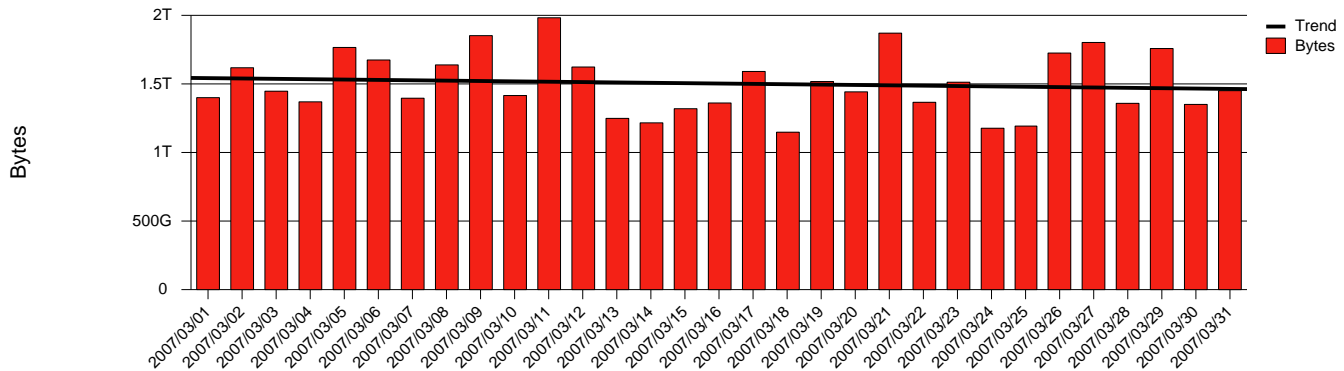

Monthly Health Report

Report for 2007/03/31, Subject: SUNET-A-VISBY-HGO

LAN/WAN

Total Network Volume by Month

Total Network Volume by Week

Total Network Volume by Day

Situations to Watch

| Rank | Element Name | Variable | Threshold | Monthly Average | | Days to (from) Threshold |
|------|---------------|----------------------|-----------|-----------------|-----------|--------------------------|
| | | | Value | Actual | Predicted | |
| 1 | hgo1-POS(In) | Volume (Bandwidth %) | 80.000 | 1.465 | 1.241 | Increasing |
| 2 | hgo1-POS(In) | Errors (% Frames) | 5.000 | 0.000 | 0.000 | Increasing |
| 3 | hgo1-POS(Out) | Volume (Bandwidth %) | 80.000 | 4.149 | 3.724 | Decreasing |