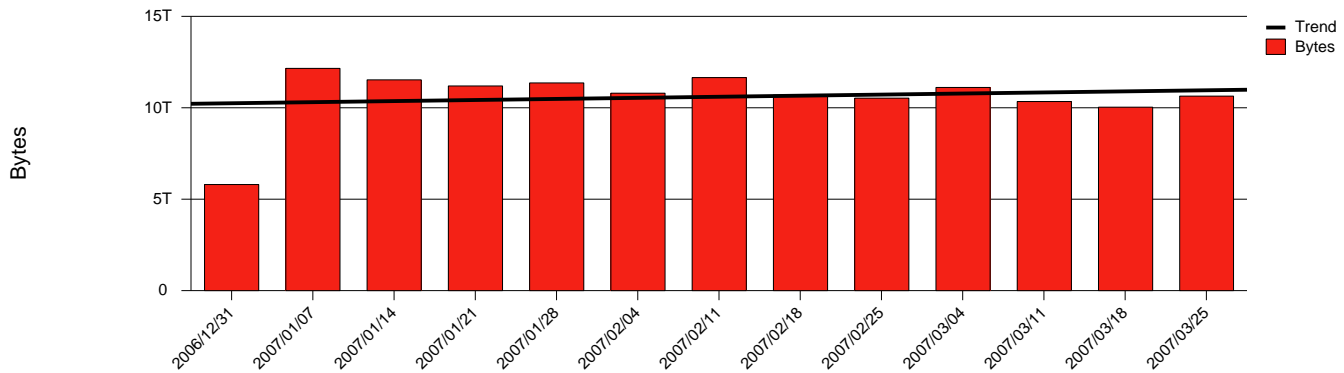

Monthly Health Report

Report for 2007/03/31, Subject: SUNET-A-VISBY-HGO

LAN/WAN

Total Network Volume by Month

Total Network Volume by Week

Total Network Volume by Day

Situations to Watch

| Rank | Element Name | Variable | Threshold | Monthly Average | | Days to (from) Threshold |
|------|---------------|----------------------|-----------|-----------------|-----------|--------------------------|
| | | | Value | Actual | Predicted | |
| 1 | hgo1-POS(In) | Volume (Bandwidth %) | 80.000 | 1.465 | 1.241 | Increasing |
| 2 | hgo1-POS(In) | Errors (% Frames) | 5.000 | 0.000 | 0.000 | Increasing |
| 3 | hgo1-POS(Out) | Volume (Bandwidth %) | 80.000 | 4.149 | 3.724 | Decreasing |