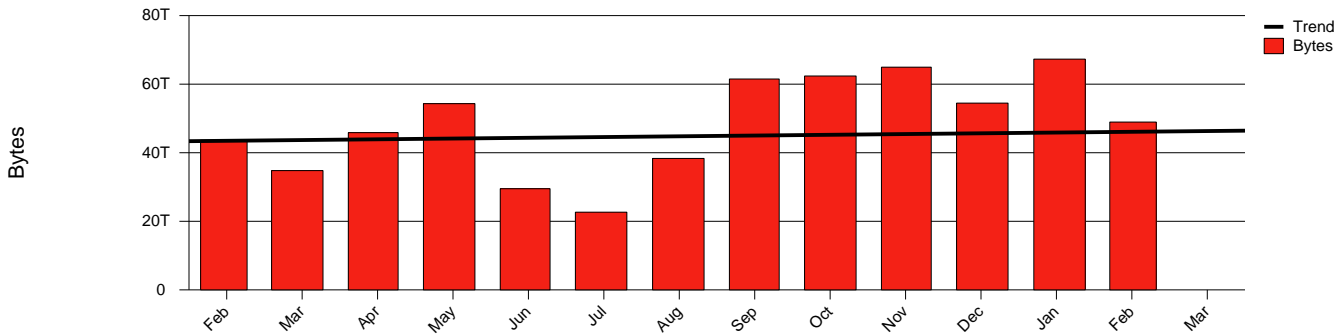

# Monthly Health Report

Report for 2007/03/31, Subject: SUNET-A-SKOVDE-HIS

LAN/WAN

Total Network Volume by Month

Total Network Volume by Week

Total Network Volume by Day

Situations to Watch

Rank	Element Name	Variable	Threshold	Monthly Average		Days to (from) Threshold
			Value	Actual	Predicted	
1	his2-SRP(In)	Volume (Bandwidth %)	80.000	0.000	1.899	Increasing
2	his1-SRP(In)	Errors (% Frames)	5.000	0.037	0.009	Increasing
3	his1-SRP(In)	Volume (Bandwidth %)	80.000	0.000	0.000	Decreasing
4	his1-SRP(Out)	Volume (Bandwidth %)	80.000	0.000	3.658	Decreasing
5	his2-SRP(In)	Errors (% Frames)	5.000	0.007	0.001	Decreasing
6	his2-SRP(Out)	Volume (Bandwidth %)	80.000	0.000	0.003	Decreasing