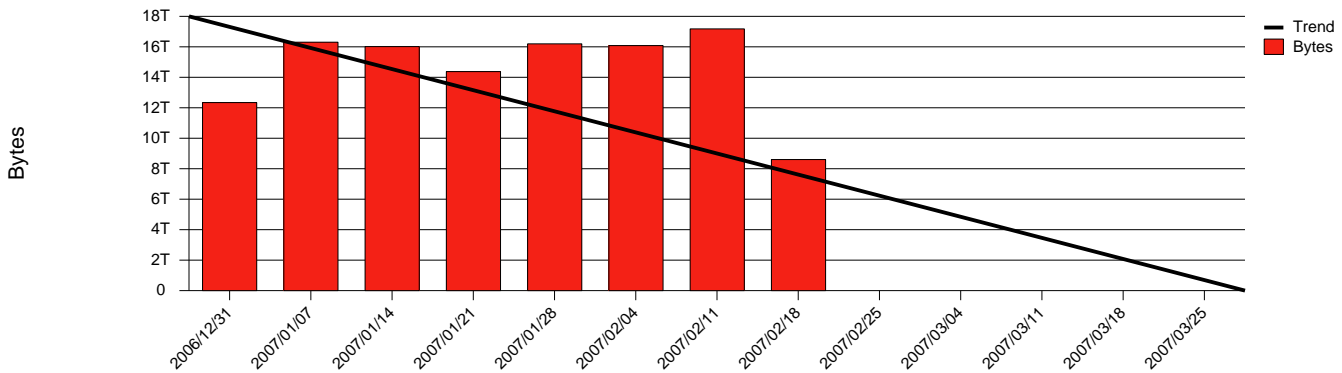

# Monthly Health Report

Report for 2007/03/31, Subject: SUNET-A-SKOVDE-HIS

LAN/WAN

Total Network Volume by Month

Total Network Volume by Week

Total Network Volume by Day

Situations to Watch

Rank	Element Name	Variable	Threshold	Monthly Average		Days to (from) Threshold
			Value	Actual	Predicted	
1	his2-SRP(In)	Volume (Bandwidth %)	80.000	0.000	1.899	Increasing
2	his1-SRP(In)	Errors (% Frames)	5.000	0.037	0.009	Increasing
3	his1-SRP(In)	Volume (Bandwidth %)	80.000	0.000	0.000	Decreasing
4	his1-SRP(Out)	Volume (Bandwidth %)	80.000	0.000	3.658	Decreasing
5	his2-SRP(In)	Errors (% Frames)	5.000	0.007	0.001	Decreasing
6	his2-SRP(Out)	Volume (Bandwidth %)	80.000	0.000	0.003	Decreasing