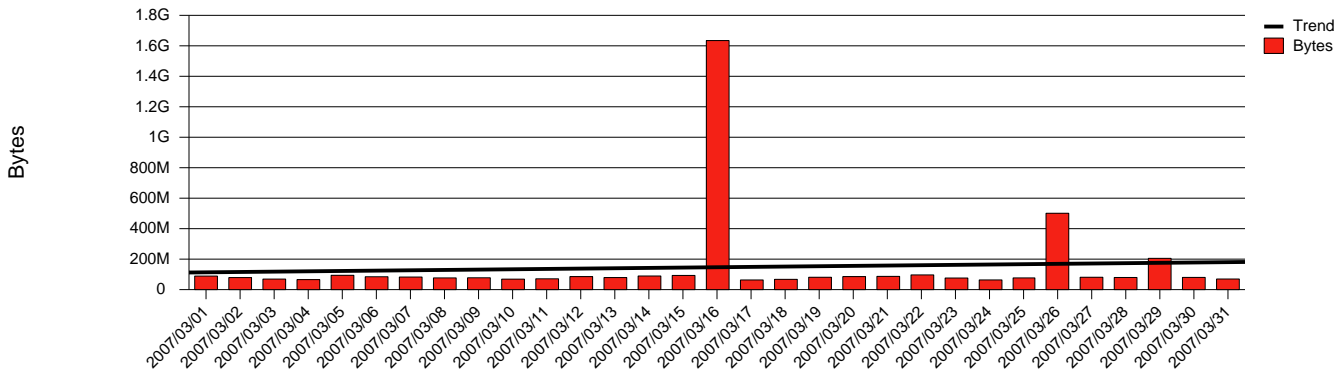

# Monthly Health Report

Report for 2007/03/31, Subject: SUNET-A-SKOVDE-HIS

LAN/WAN

Total Network Volume by Month

Total Network Volume by Week

Total Network Volume by Day

Situations to Watch

Rank	Element Name	Variable	Threshold	Monthly Average		Days to (from) Threshold
			Value	Actual	Predicted	
1	his2-SRP(In)	Volume (Bandwidth %)	80.000	0.000	1.899	Increasing
2	his1-SRP(In)	Errors (% Frames)	5.000	0.037	0.009	Increasing
3	his1-SRP(In)	Volume (Bandwidth %)	80.000	0.000	0.000	Decreasing
4	his1-SRP(Out)	Volume (Bandwidth %)	80.000	0.000	3.658	Decreasing
5	his2-SRP(In)	Errors (% Frames)	5.000	0.007	0.001	Decreasing
6	his2-SRP(Out)	Volume (Bandwidth %)	80.000	0.000	0.003	Decreasing