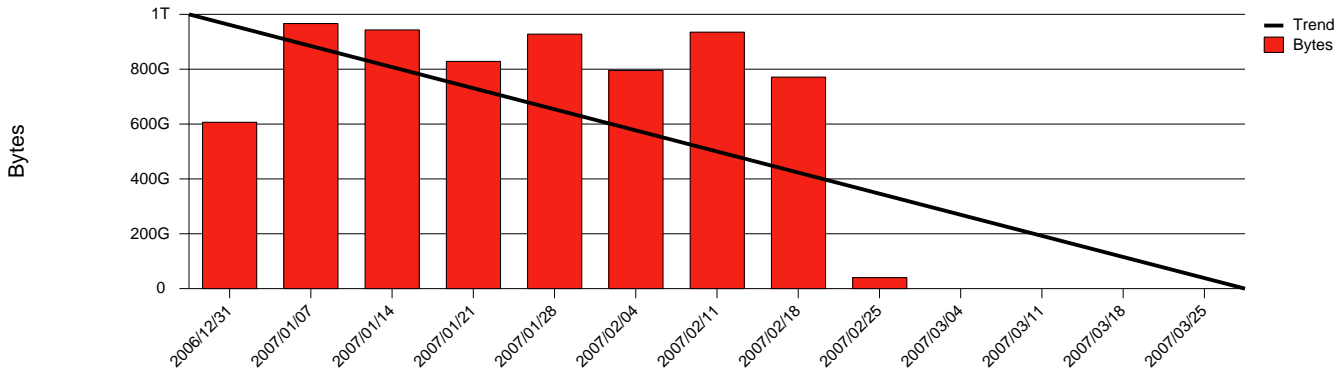

Monthly Health Report

Report for 2007/03/31, Subject: SUNET-A-OREBRO-ORU

LAN/WAN

Total Network Volume by Month

Total Network Volume by Week

Total Network Volume by Day

Situations to Watch

Rank	Element Name	Variable	Threshold	Monthly Average		Days to (from)
			Value	Actual	Predicted	Threshold
1	oru1-SRP(In)	Errors (% Frames)	5.000	0.052	3.633	136
2	oru2-SRP(In)	Errors (% Frames)	5.000	0.000	0.019	Increasing
3	oru2-SRP(In)	Volume (Bandwidth %)	80.000	0.000	0.293	Increasing
4	oru1-SRP(In)	Volume (Bandwidth %)	80.000	0.000	0.000	Decreasing
5	oru1-SRP(Out)	Volume (Bandwidth %)	80.000	0.000	0.229	Decreasing
6	oru2-SRP(Out)	Volume (Bandwidth %)	80.000	0.000	0.000	Decreasing