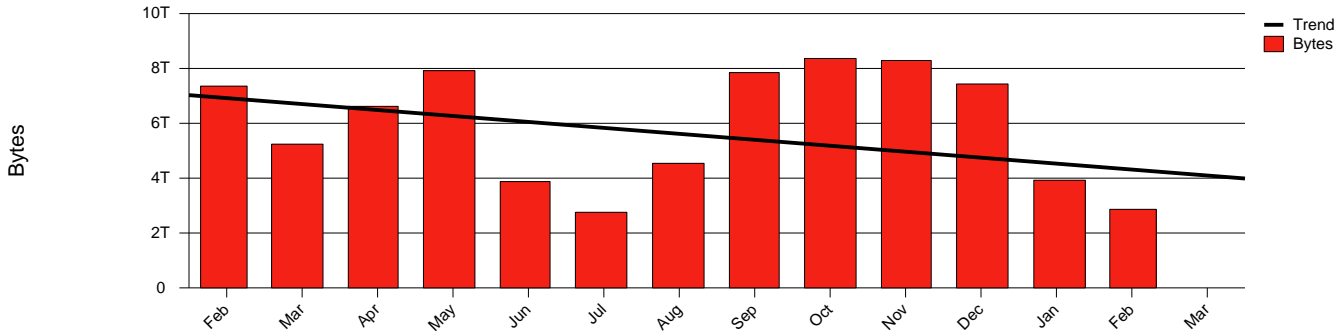

Monthly Health Report

Report for 2007/03/31, Subject: SUNET-A-OREBRO-ORU

LAN/WAN

Total Network Volume by Month

Total Network Volume by Week

Total Network Volume by Day

Situations to Watch

Rank	Element Name	Variable	Threshold	Monthly Average		Days to (from)
			Value	Actual	Predicted	Threshold
1	oru1-SRP(In)	Errors (% Frames)	5.000	0.052	3.633	136
2	oru2-SRP(In)	Errors (% Frames)	5.000	0.000	0.019	Increasing
3	oru2-SRP(In)	Volume (Bandwidth %)	80.000	0.000	0.293	Increasing
4	oru1-SRP(In)	Volume (Bandwidth %)	80.000	0.000	0.000	Decreasing
5	oru1-SRP(Out)	Volume (Bandwidth %)	80.000	0.000	0.229	Decreasing
6	oru2-SRP(Out)	Volume (Bandwidth %)	80.000	0.000	0.000	Decreasing