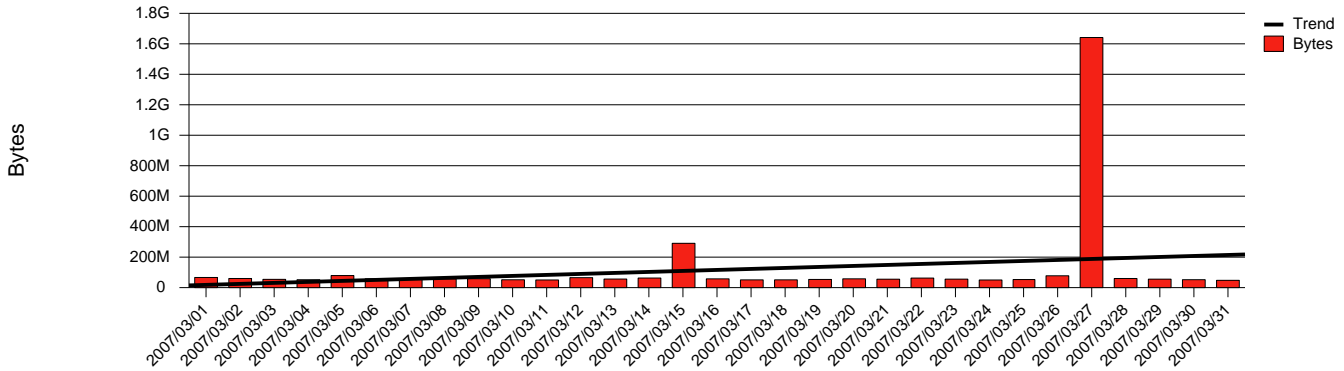

Monthly Health Report

Report for 2007/03/31, Subject: SUNET-A-OREBRO-ORU

LAN/WAN

Total Network Volume by Month

Total Network Volume by Week

Total Network Volume by Day

Situations to Watch

Rank	Element Name	Variable	Threshold	Monthly Average		Days to (from)
			Value	Actual	Predicted	Threshold
1	oru1-SRP(In)	Errors (% Frames)	5.000	0.052	3.633	136
2	oru2-SRP(In)	Errors (% Frames)	5.000	0.000	0.019	Increasing
3	oru2-SRP(In)	Volume (Bandwidth %)	80.000	0.000	0.293	Increasing
4	oru1-SRP(In)	Volume (Bandwidth %)	80.000	0.000	0.000	Decreasing
5	oru1-SRP(Out)	Volume (Bandwidth %)	80.000	0.000	0.229	Decreasing
6	oru2-SRP(Out)	Volume (Bandwidth %)	80.000	0.000	0.000	Decreasing