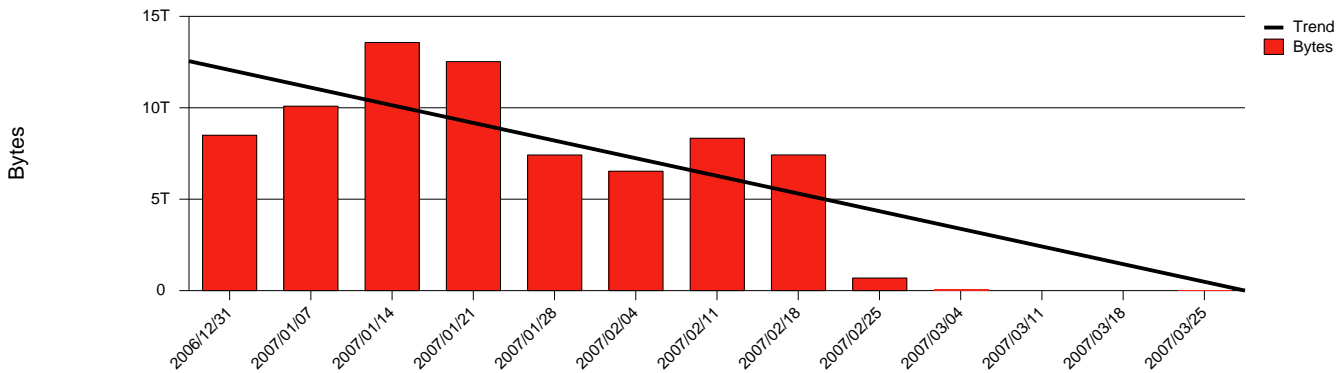

Monthly Health Report

Report for 2007/03/31, Subject: SUNET-A-LINKOPING-LIU

LAN/WAN

Total Network Volume by Month

Total Network Volume by Week

Total Network Volume by Day

Situations to Watch

Rank	Element Name	Variable	Threshold	Monthly Average		Days to (from) Threshold
			Value	Actual	Predicted	
1	liu1-SRP(In)	Errors (% Frames)	5.000	0.001	0.172	Increasing
2	liu2-SRP(In)	Errors (% Frames)	5.000	0.001	0.000	Increasing
3	liu1-SRP(In)	Volume (Bandwidth %)	80.000	0.003	0.003	Increasing
4	liu2-SRP(In)	Volume (Bandwidth %)	80.000	0.004	0.795	Decreasing
5	liu2-SRP(Out)	Volume (Bandwidth %)	80.000	0.021	2.557	Decreasing
6	liu1-SRP(Out)	Volume (Bandwidth %)	80.000	0.000	0.000	Decreasing