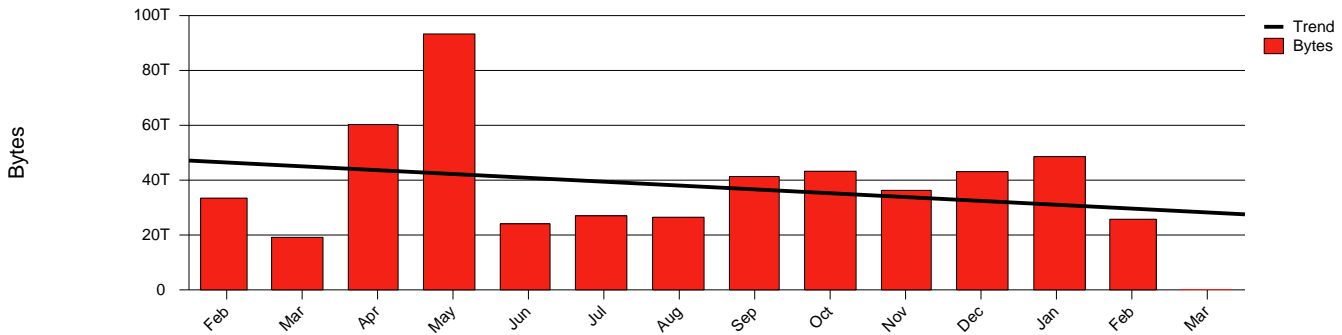

Monthly Health Report

Report for 2007/03/31, Subject: SUNET-A-LINKOPING-LIU

LAN/WAN

Total Network Volume by Month

Total Network Volume by Week

Total Network Volume by Day

Situations to Watch

Rank	Element Name	Variable	Threshold	Monthly Average		Days to (from) Threshold
			Value	Actual	Predicted	
1	liu1-SRP(In)	Errors (% Frames)	5.000	0.001	0.172	Increasing
2	liu2-SRP(In)	Errors (% Frames)	5.000	0.001	0.000	Increasing
3	liu1-SRP(In)	Volume (Bandwidth %)	80.000	0.003	0.003	Increasing
4	liu2-SRP(In)	Volume (Bandwidth %)	80.000	0.004	0.795	Decreasing
5	liu2-SRP(Out)	Volume (Bandwidth %)	80.000	0.021	2.557	Decreasing
6	liu1-SRP(Out)	Volume (Bandwidth %)	80.000	0.000	0.000	Decreasing