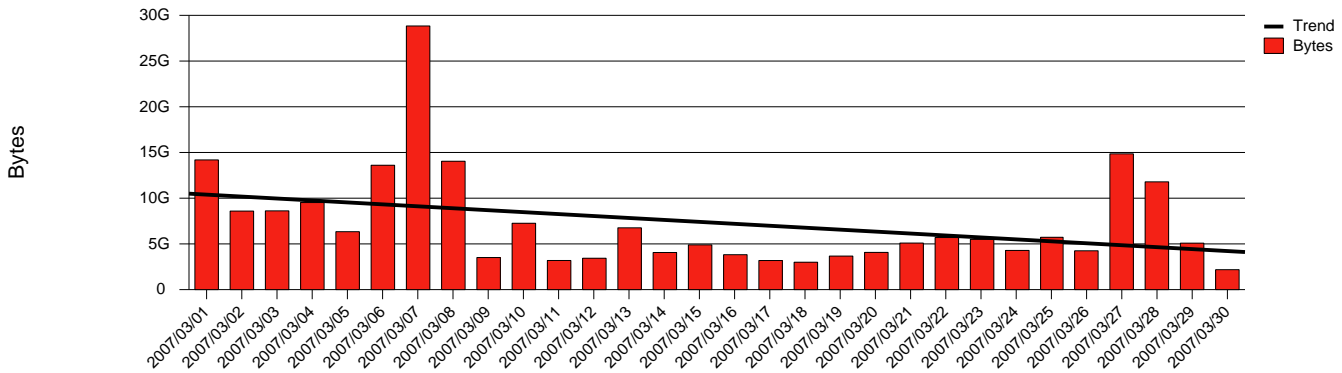

Monthly Health Report

Report for 2007/03/31, Subject: SUNET-A-LINKOPING-LIU

LAN/WAN

Total Network Volume by Month

Total Network Volume by Week

Total Network Volume by Day

Situations to Watch

Rank	Element Name	Variable	Threshold	Monthly Average		Days to (from) Threshold
			Value	Actual	Predicted	
1	liu1-SRP(In)	Errors (% Frames)	5.000	0.001	0.172	Increasing
2	liu2-SRP(In)	Errors (% Frames)	5.000	0.001	0.000	Increasing
3	liu1-SRP(In)	Volume (Bandwidth %)	80.000	0.003	0.003	Increasing
4	liu2-SRP(In)	Volume (Bandwidth %)	80.000	0.004	0.795	Decreasing
5	liu2-SRP(Out)	Volume (Bandwidth %)	80.000	0.021	2.557	Decreasing
6	liu1-SRP(Out)	Volume (Bandwidth %)	80.000	0.000	0.000	Decreasing