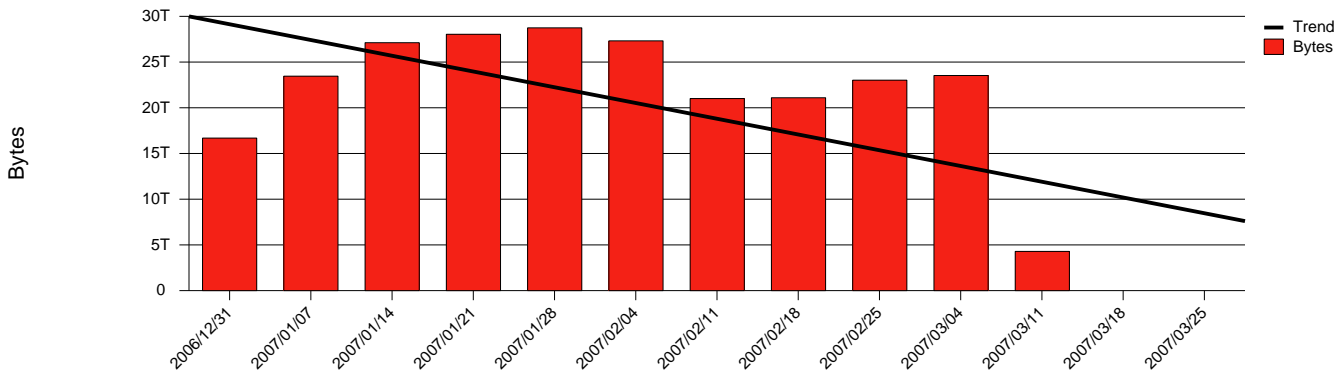

# Monthly Health Report

Report for 2007/03/31, Subject: SUNET-A-JONKOPING-HJ

LAN/WAN

Total Network Volume by Month

Total Network Volume by Week

Total Network Volume by Day

Situations to Watch

Rank	Element Name	Variable	Threshold	Monthly Average		Days to (from)
			Value	Actual	Predicted	Threshold
1	hj1-SRP(In)	Errors (% Frames)	5.000	38.025	9.118	(132)
2	hj1-SRP(Out)	Volume (Bandwidth %)	80.000	2.976	7.766	Increasing
3	hj1-SRP(In)	Volume (Bandwidth %)	80.000	1.413	3.046	Increasing
4	hj2-SRP(In)	Volume (Bandwidth %)	80.000	0.003	0.283	Increasing
5	hj2-SRP(In)	Errors (% Frames)	5.000	0.002	0.001	Increasing
6	hj2-SRP(Out)	Volume (Bandwidth %)	80.000	0.000	0.020	Decreasing