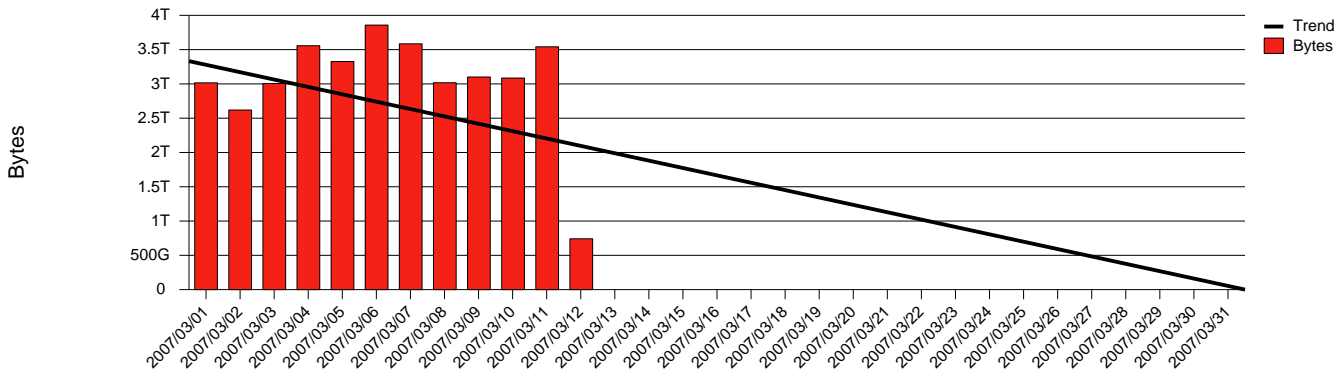

# Monthly Health Report

Report for 2007/03/31, Subject: SUNET-A-JONKOPING-HJ

LAN/WAN

Total Network Volume by Month

Total Network Volume by Week

Total Network Volume by Day

Situations to Watch

Rank	Element Name	Variable	Threshold	Monthly Average		Days to (from)
			Value	Actual	Predicted	Threshold
1	hj1-SRP(In)	Errors (% Frames)	5.000	38.025	9.118	(132)
2	hj1-SRP(Out)	Volume (Bandwidth %)	80.000	2.976	7.766	Increasing
3	hj1-SRP(In)	Volume (Bandwidth %)	80.000	1.413	3.046	Increasing
4	hj2-SRP(In)	Volume (Bandwidth %)	80.000	0.003	0.283	Increasing
5	hj2-SRP(In)	Errors (% Frames)	5.000	0.002	0.001	Increasing
6	hj2-SRP(Out)	Volume (Bandwidth %)	80.000	0.000	0.020	Decreasing