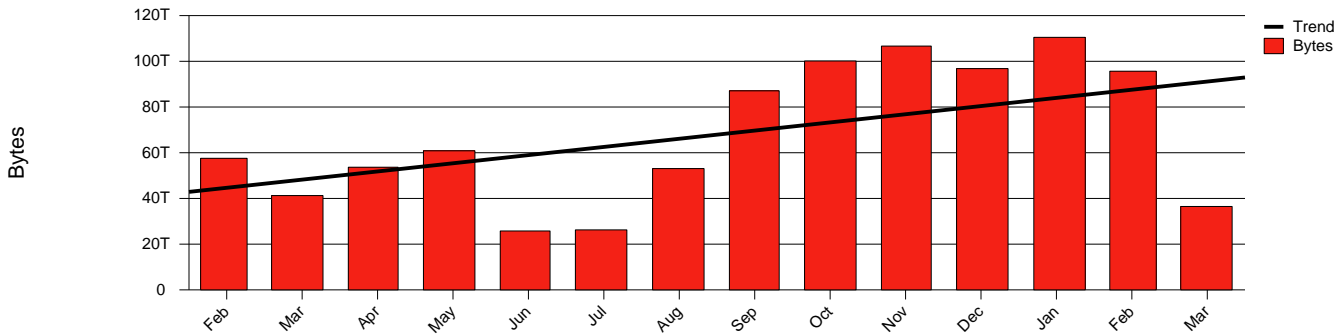

# Monthly Health Report

Report for 2007/03/31, Subject: SUNET-A-JONKOPING-HJ

LAN/WAN

Total Network Volume by Month

Total Network Volume by Week

Total Network Volume by Day

Situations to Watch

Rank	Element Name	Variable	Threshold	Monthly Average		Days to (from)
			Value	Actual	Predicted	Threshold
1	hj1-SRP(In)	Errors (% Frames)	5.000	38.025	9.118	(132)
2	hj1-SRP(Out)	Volume (Bandwidth %)	80.000	2.976	7.766	Increasing
3	hj1-SRP(In)	Volume (Bandwidth %)	80.000	1.413	3.046	Increasing
4	hj2-SRP(In)	Volume (Bandwidth %)	80.000	0.003	0.283	Increasing
5	hj2-SRP(In)	Errors (% Frames)	5.000	0.002	0.001	Increasing
6	hj2-SRP(Out)	Volume (Bandwidth %)	80.000	0.000	0.020	Decreasing