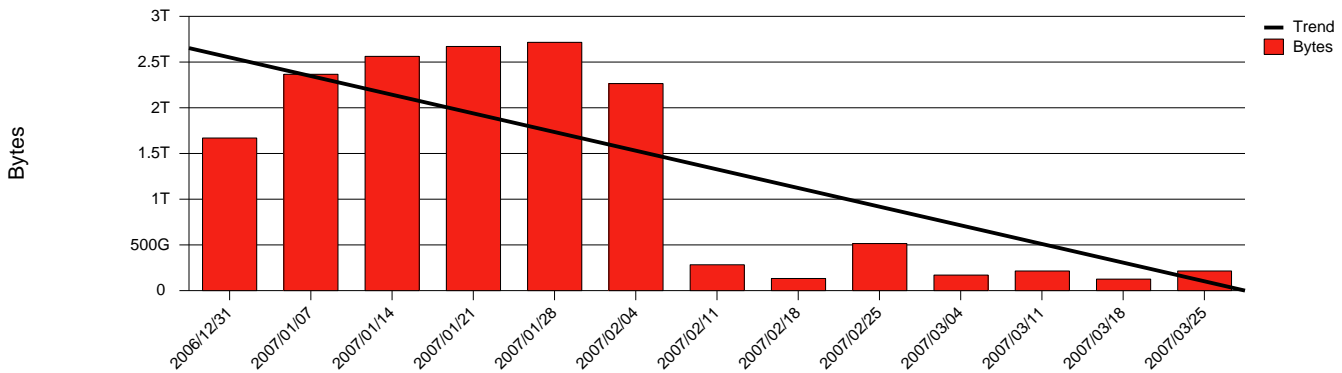

Monthly Health Report

Report for 2007/03/31, Subject: SUNET-A-GBG-GU

LAN/WAN

Total Network Volume by Month

Total Network Volume by Week

Total Network Volume by Day

Situations to Watch

| Rank | Element Name | Variable | Threshold | Monthly Average | | Days to (from) Threshold |
|------|--------------|----------------------|-----------|-----------------|-----------|--------------------------|
| | | | Value | Actual | Predicted | |
| 1 | gu1-SRP(In) | Errors (% Frames) | 5.000 | 0.000 | 0.000 | Increasing |
| 2 | gu2-SRP(In) | Volume (Bandwidth %) | 80.000 | 0.003 | 0.003 | Increasing |
| 3 | gu1-SRP(In) | Volume (Bandwidth %) | 80.000 | 0.019 | 0.447 | Decreasing |
| 4 | gu1-SRP(Out) | Volume (Bandwidth %) | 80.000 | 0.070 | 0.269 | Decreasing |
| 5 | gu2-SRP(In) | Errors (% Frames) | 5.000 | 0.001 | 0.000 | Decreasing |
| 6 | gu2-SRP(Out) | Volume (Bandwidth %) | 80.000 | 0.000 | 0.000 | Decreasing |