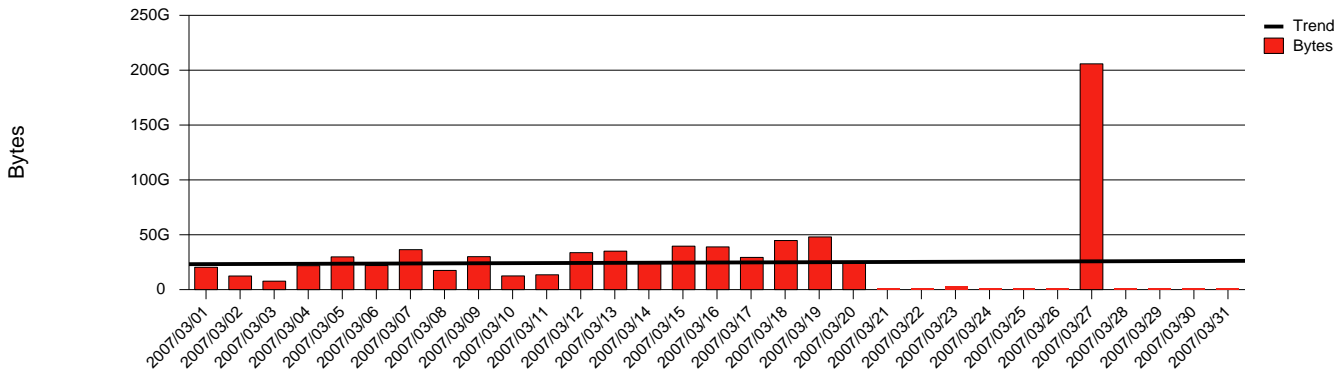

Monthly Health Report

Report for 2007/03/31, Subject: SUNET-A-GBG-GU

LAN/WAN

Total Network Volume by Month

Total Network Volume by Week

Total Network Volume by Day

Situations to Watch

| Rank | Element Name | Variable | Threshold | Monthly Average | | Days to (from) Threshold |
|------|--------------|----------------------|-----------|-----------------|-----------|--------------------------|
| | | | Value | Actual | Predicted | |
| 1 | gu1-SRP(In) | Errors (% Frames) | 5.000 | 0.000 | 0.000 | Increasing |
| 2 | gu2-SRP(In) | Volume (Bandwidth %) | 80.000 | 0.003 | 0.003 | Increasing |
| 3 | gu1-SRP(In) | Volume (Bandwidth %) | 80.000 | 0.019 | 0.447 | Decreasing |
| 4 | gu1-SRP(Out) | Volume (Bandwidth %) | 80.000 | 0.070 | 0.269 | Decreasing |
| 5 | gu2-SRP(In) | Errors (% Frames) | 5.000 | 0.001 | 0.000 | Decreasing |
| 6 | gu2-SRP(Out) | Volume (Bandwidth %) | 80.000 | 0.000 | 0.000 | Decreasing |