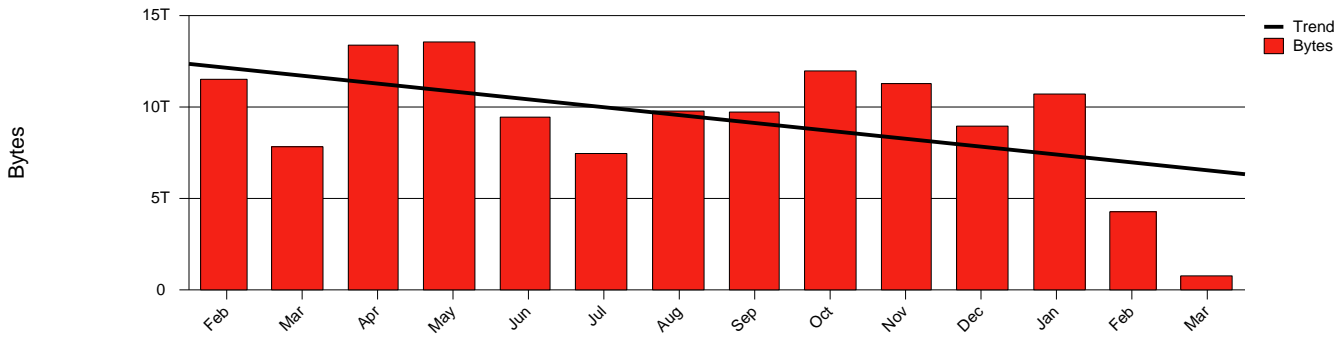

Monthly Health Report

Report for 2007/03/31, Subject: SUNET-A-GBG-GU

LAN/WAN

Total Network Volume by Month

Total Network Volume by Week

Total Network Volume by Day

Situations to Watch

| Rank | Element Name | Variable | Threshold | Monthly Average | | Days to (from) Threshold |
|------|--------------|----------------------|-----------|-----------------|-----------|--------------------------|
| | | | Value | Actual | Predicted | |
| 1 | gu1-SRP(In) | Errors (% Frames) | 5.000 | 0.000 | 0.000 | Increasing |
| 2 | gu2-SRP(In) | Volume (Bandwidth %) | 80.000 | 0.003 | 0.003 | Increasing |
| 3 | gu1-SRP(In) | Volume (Bandwidth %) | 80.000 | 0.019 | 0.447 | Decreasing |
| 4 | gu1-SRP(Out) | Volume (Bandwidth %) | 80.000 | 0.070 | 0.269 | Decreasing |
| 5 | gu2-SRP(In) | Errors (% Frames) | 5.000 | 0.001 | 0.000 | Decreasing |
| 6 | gu2-SRP(Out) | Volume (Bandwidth %) | 80.000 | 0.000 | 0.000 | Decreasing |