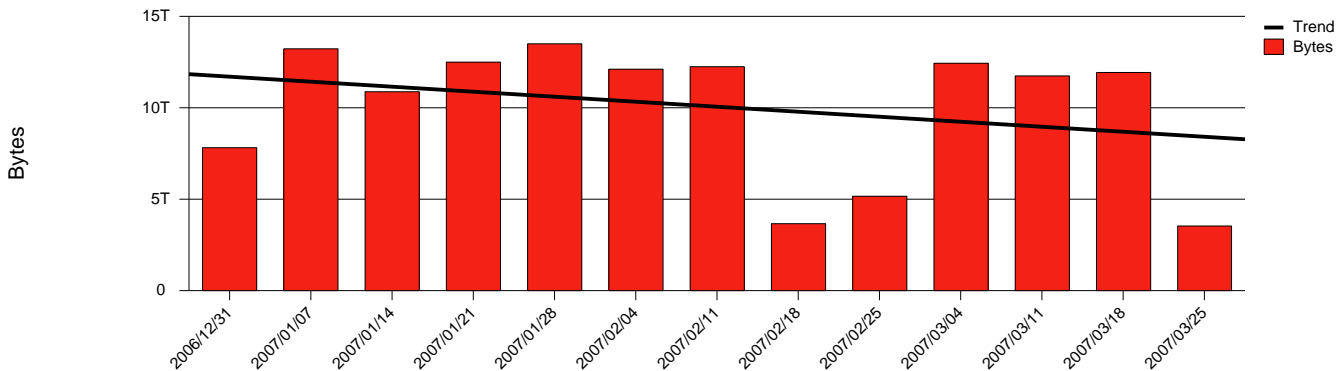

Monthly Health Report

Report for 2007/03/31, Subject: SUNET-A-GBG-CHALMERS

LAN/WAN

Total Network Volume by Month

Total Network Volume by Week

Total Network Volume by Day

Situations to Watch

Rank	Element Name	Variable	Threshold	Monthly Average		Days to (from)
			Value	Actual	Predicted	Threshold
1	chalmers1-SRP(In)	Errors (% Frames)	5.000	0.000	52.700	(277)
2	chalmers1-SRP(In)	Volume (Bandwidth %)	80.000	1.176	1.295	Increasing
3	chalmers2-SRP(Out)	Volume (Bandwidth %)	80.000	1.885	2.154	Increasing
4	chalmers2-SRP(In)	Errors (% Frames)	5.000	0.000	0.000	Increasing
5	chalmers1-SRP(In)	Discards (% Frames)	10.000	0.000	0.000	Decreasing
6	chalmers1-SRP(Out)	Volume (Bandwidth %)	80.000	1.484	1.512	Decreasing
7	chalmers2-SRP(In)	Volume (Bandwidth %)	80.000	0.584	0.712	Decreasing