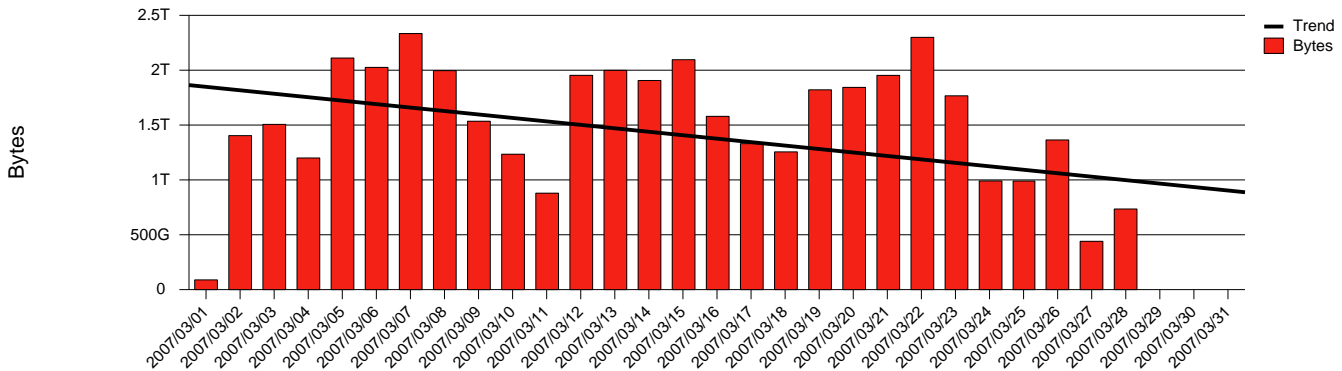

Monthly Health Report

Report for 2007/03/31, Subject: SUNET-A-GBG-CHALMERS

LAN/WAN

Total Network Volume by Month

Total Network Volume by Week

Total Network Volume by Day

Situations to Watch

Rank	Element Name	Variable	Threshold	Monthly Average		Days to (from)
			Value	Actual	Predicted	Threshold
1	chalmers1-SRP(In)	Errors (% Frames)	5.000	0.000	52.700	(277)
2	chalmers1-SRP(In)	Volume (Bandwidth %)	80.000	1.176	1.295	Increasing
3	chalmers2-SRP(Out)	Volume (Bandwidth %)	80.000	1.885	2.154	Increasing
4	chalmers2-SRP(In)	Errors (% Frames)	5.000	0.000	0.000	Increasing
5	chalmers1-SRP(In)	Discards (% Frames)	10.000	0.000	0.000	Decreasing
6	chalmers1-SRP(Out)	Volume (Bandwidth %)	80.000	1.484	1.512	Decreasing
7	chalmers2-SRP(In)	Volume (Bandwidth %)	80.000	0.584	0.712	Decreasing