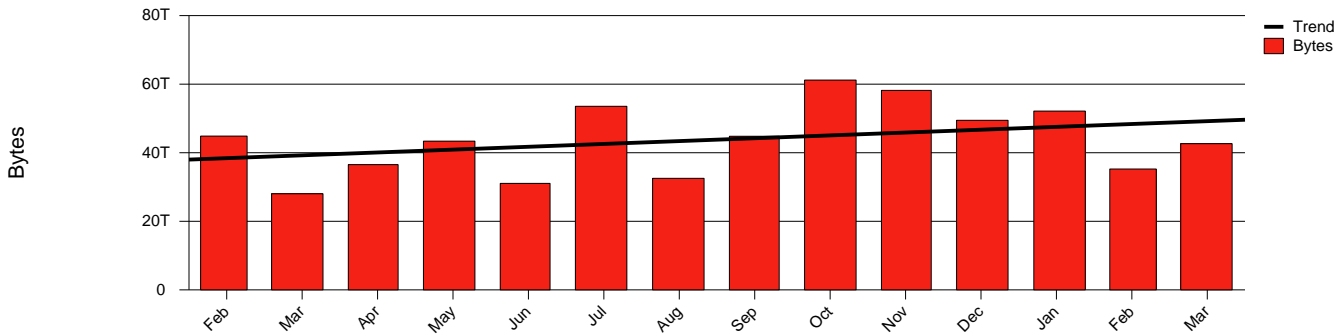

Monthly Health Report

Report for 2007/03/31, Subject: SUNET-A-GBG-CHALMERS

LAN/WAN

Total Network Volume by Month

Total Network Volume by Week

Total Network Volume by Day

Situations to Watch

Rank	Element Name	Variable	Threshold	Monthly Average		Days to (from)
			Value	Actual	Predicted	Threshold
1	chalmers1-SRP(In)	Errors (% Frames)	5.000	0.000	52.700	(277)
2	chalmers1-SRP(In)	Volume (Bandwidth %)	80.000	1.176	1.295	Increasing
3	chalmers2-SRP(Out)	Volume (Bandwidth %)	80.000	1.885	2.154	Increasing
4	chalmers2-SRP(In)	Errors (% Frames)	5.000	0.000	0.000	Increasing
5	chalmers1-SRP(In)	Discards (% Frames)	10.000	0.000	0.000	Decreasing
6	chalmers1-SRP(Out)	Volume (Bandwidth %)	80.000	1.484	1.512	Decreasing
7	chalmers2-SRP(In)	Volume (Bandwidth %)	80.000	0.584	0.712	Decreasing