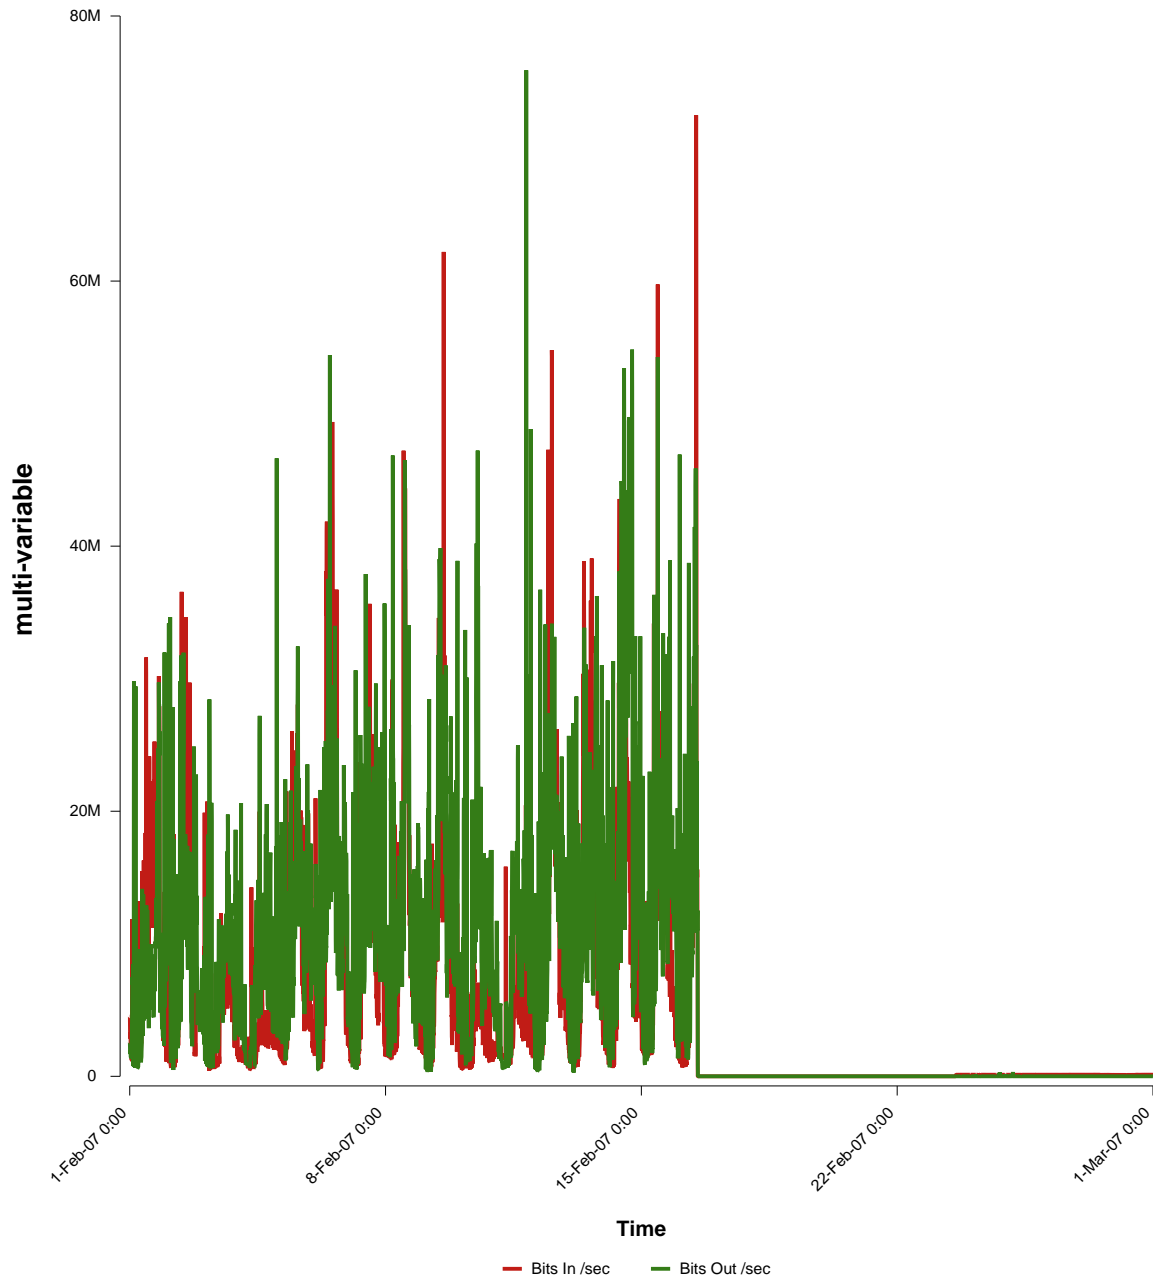

# eHealth Trend Report

Divide by Time

## SUNET-A-VAXJO-VXU

Auto Range: Last Month  
From: 2007/02/01 00:00  
To: 2007/02/28 23:59

Created: 2007/03/02 07:30:50