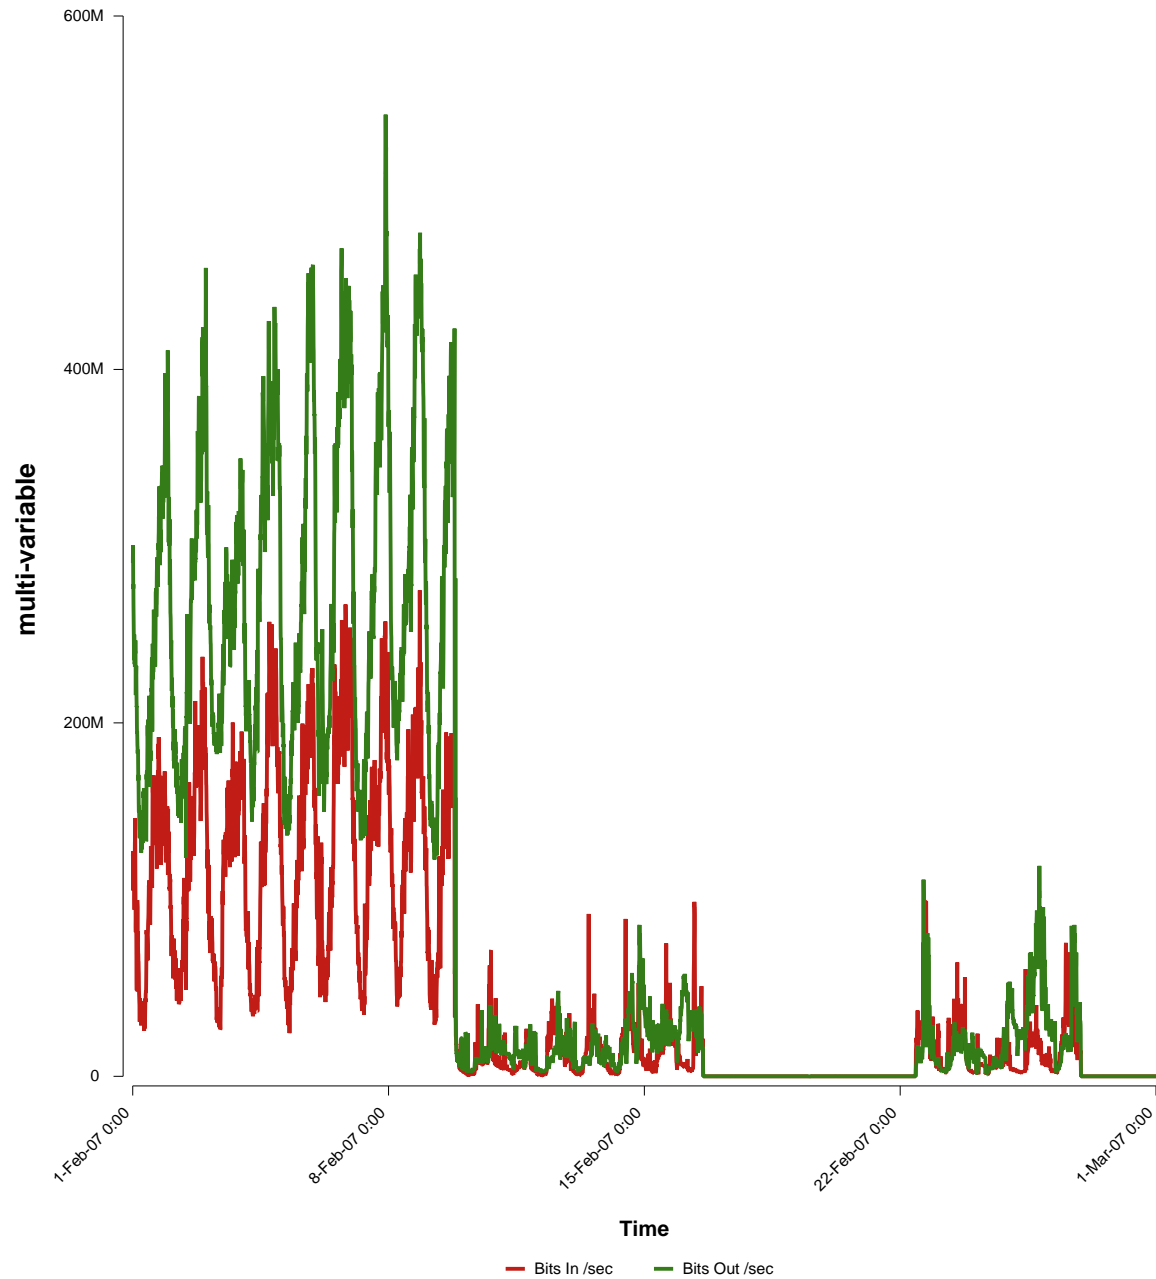

# eHealth Trend Report

Divide by Time

## SUNET-A-VASTERAS-MDH

Auto Range: Last Month  
From: 2007/02/01 00:00  
To: 2007/02/28 23:59

Created: 2007/03/02 07:21:29