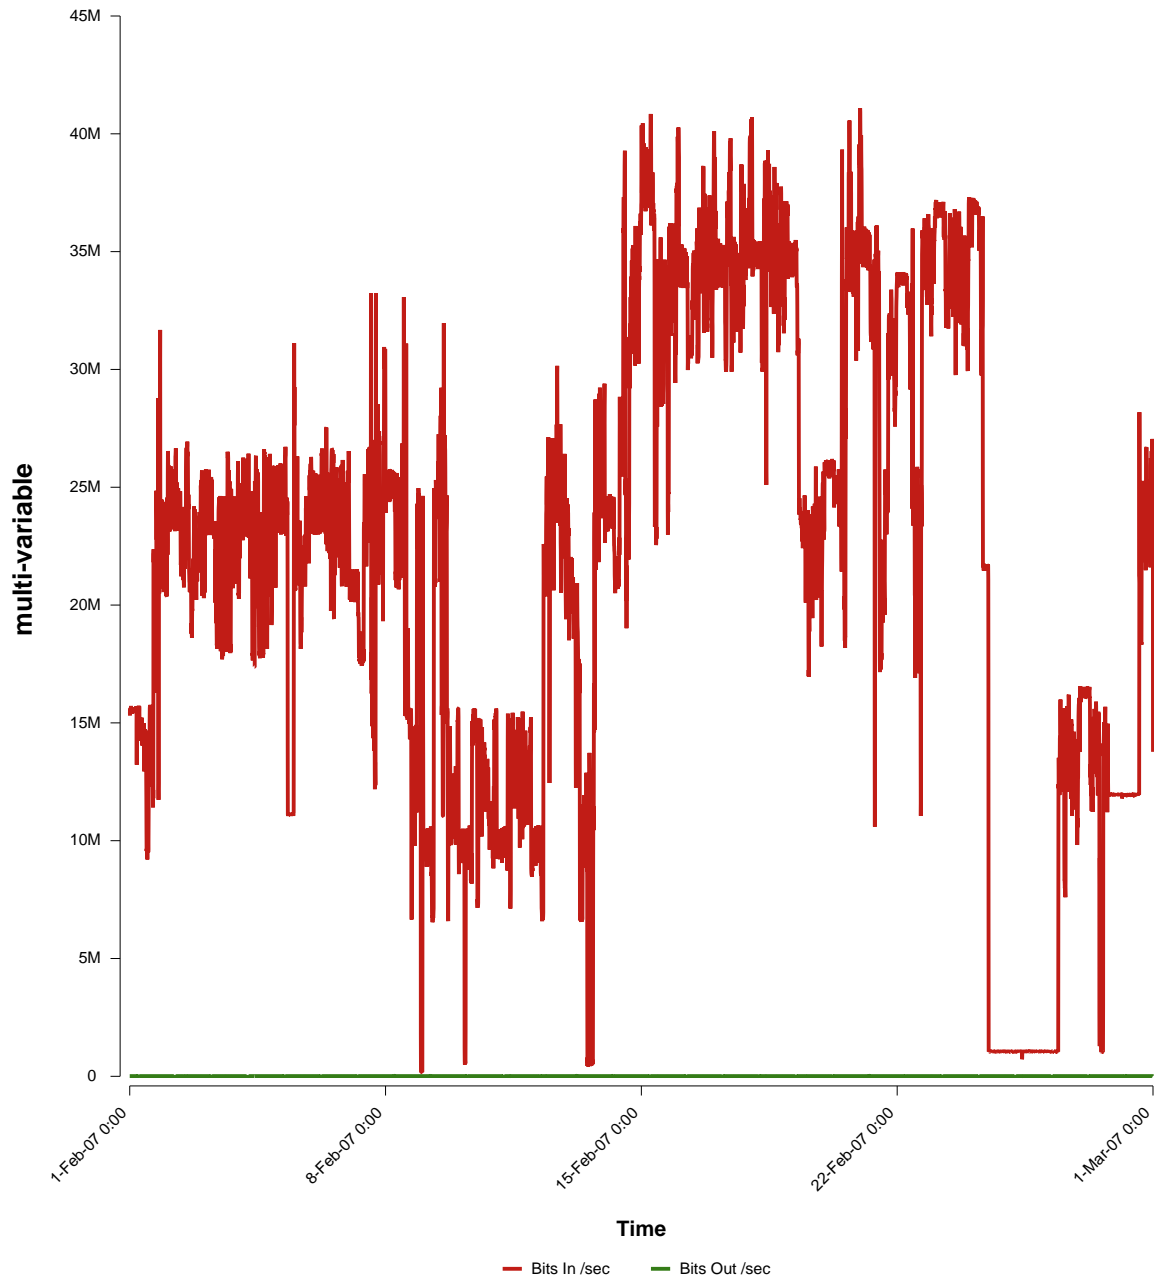

eHealth Trend Report

Divide by Time

SUNET-A-UPPSALA-SLU

Auto Range: Last Month
From: 2007/02/01 00:00
To: 2007/02/28 23:59

Created: 2007/03/02 07:00:50