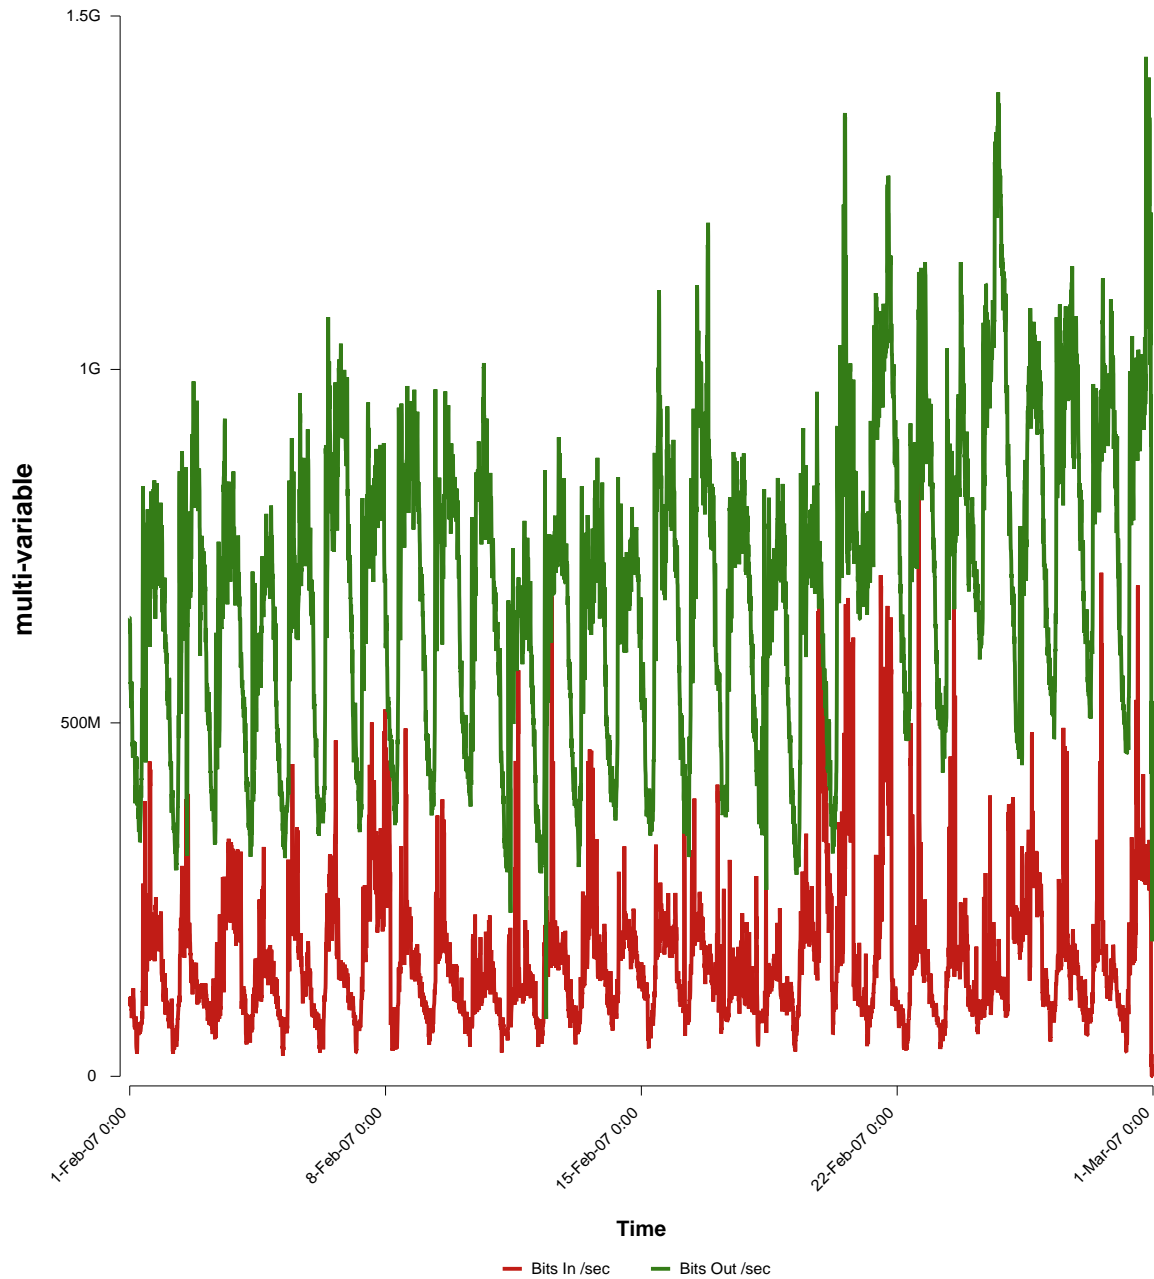

eHealth Trend Report

Divide by Time

SUNET-A-UMEA-UMU

Auto Range: Last Month
From: 2007/02/01 00:00
To: 2007/02/28 23:59

Created: 2007/03/02 06:50:49