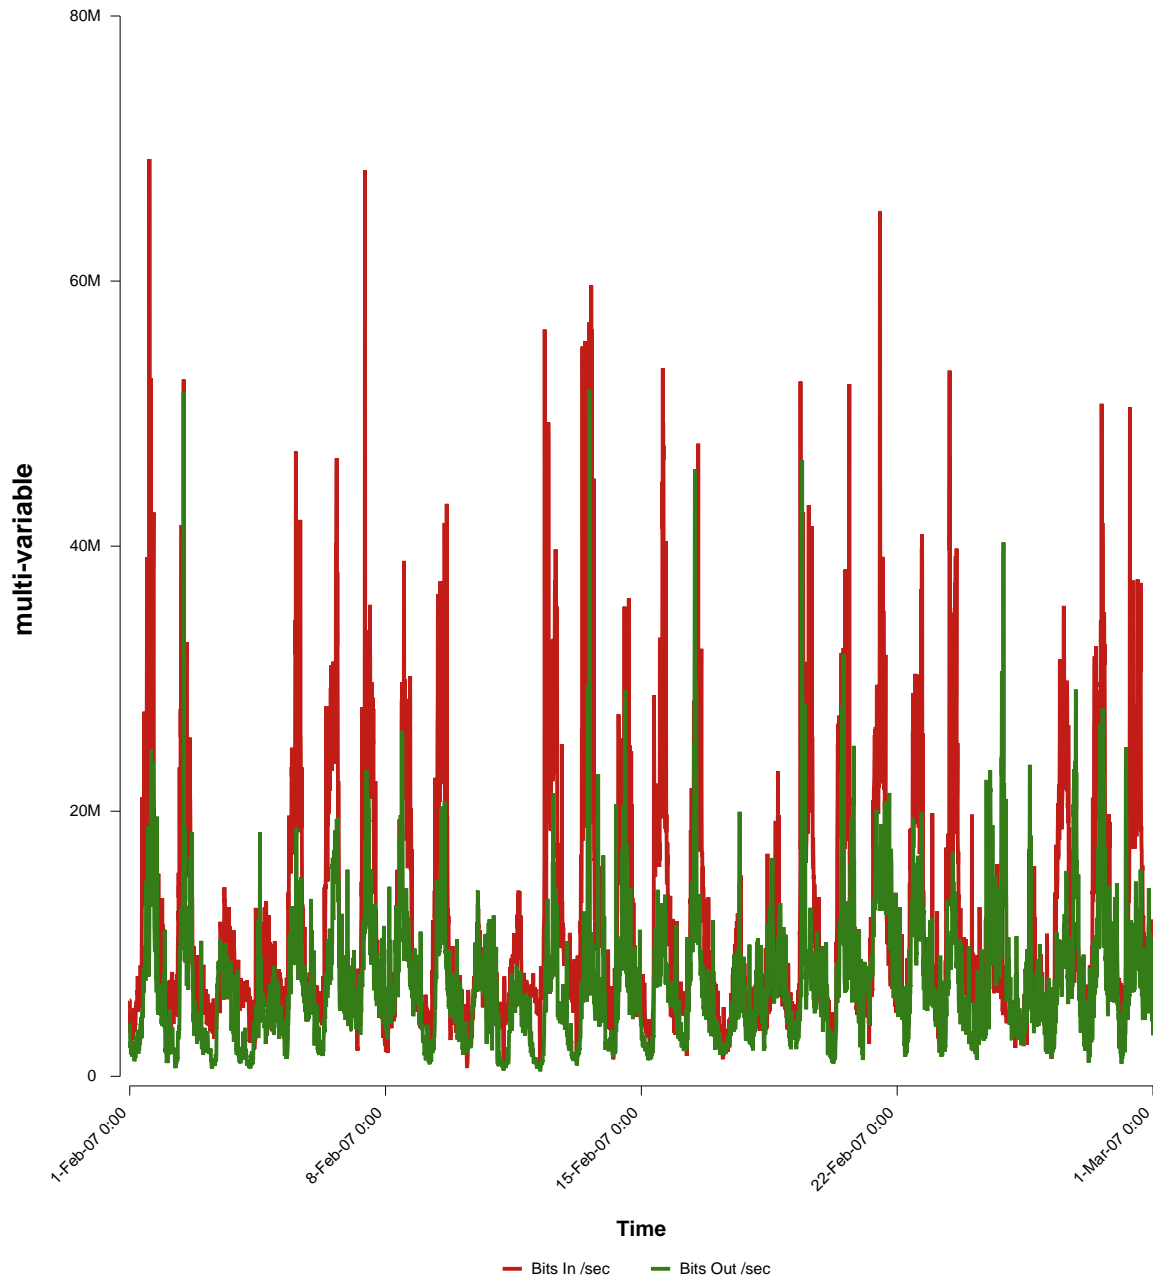

eHealth Trend Report

Divide by Time

SUNET-A-SUNDSVALL-MH

Auto Range: Last Month
From: 2007/02/01 00:00
To: 2007/02/28 23:59

Created: 2007/03/02 06:30:48