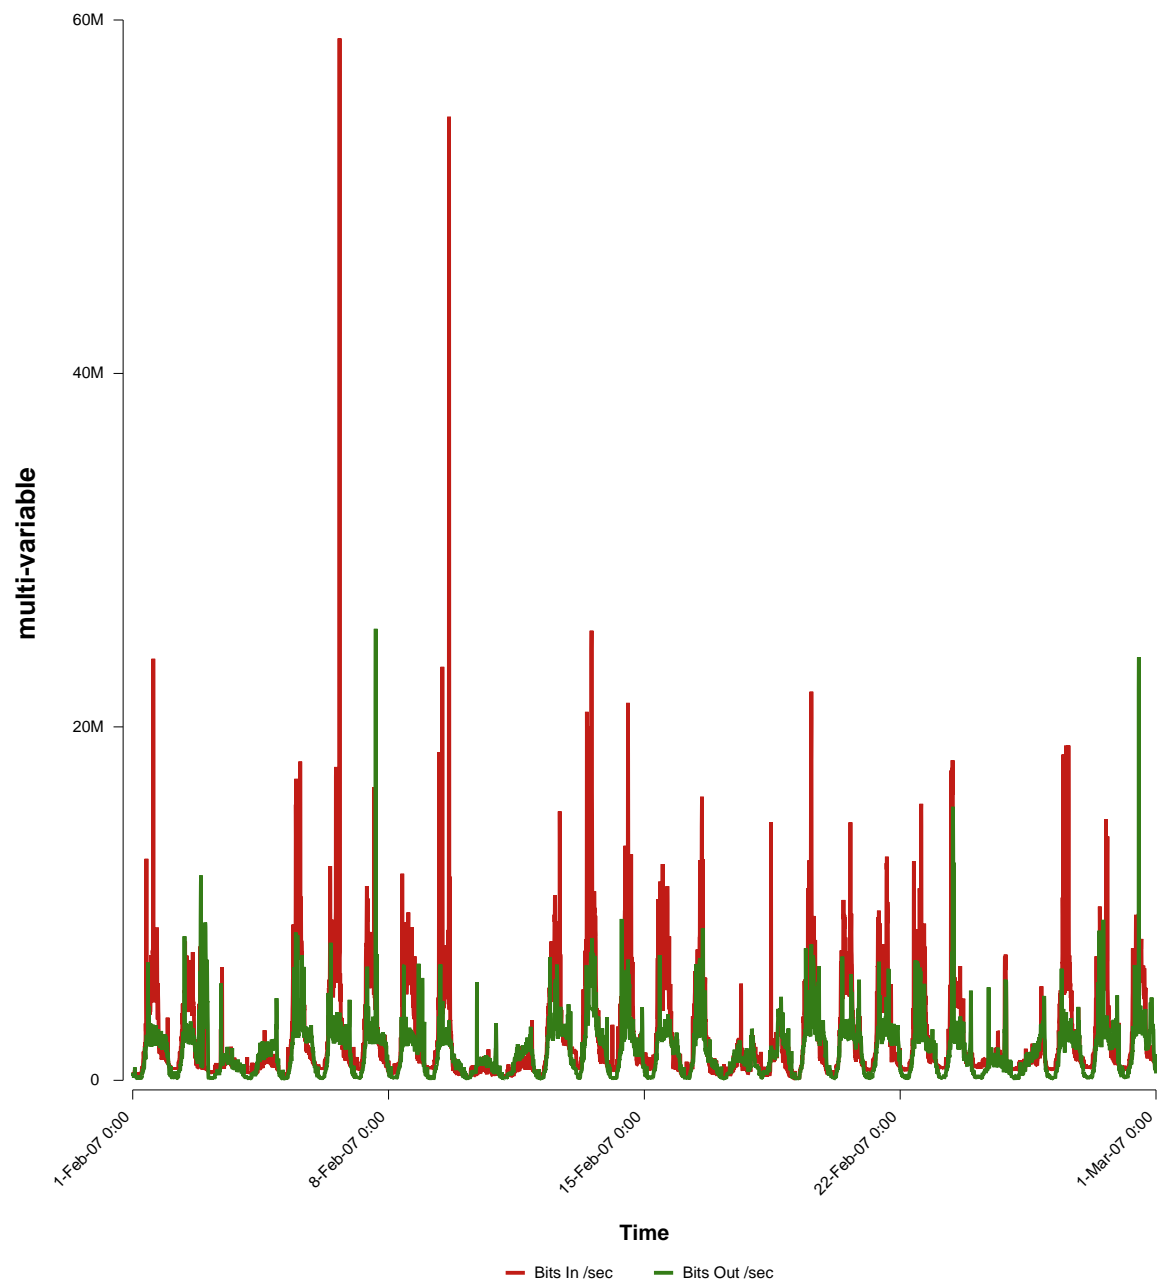

eHealth Trend Report

Divide by Time

SUNET-A-STHLM-LHS

Auto Range: Last Month
From: 2007/02/01 00:00
To: 2007/02/28 23:59

Created: 2007/03/02 06:03:34