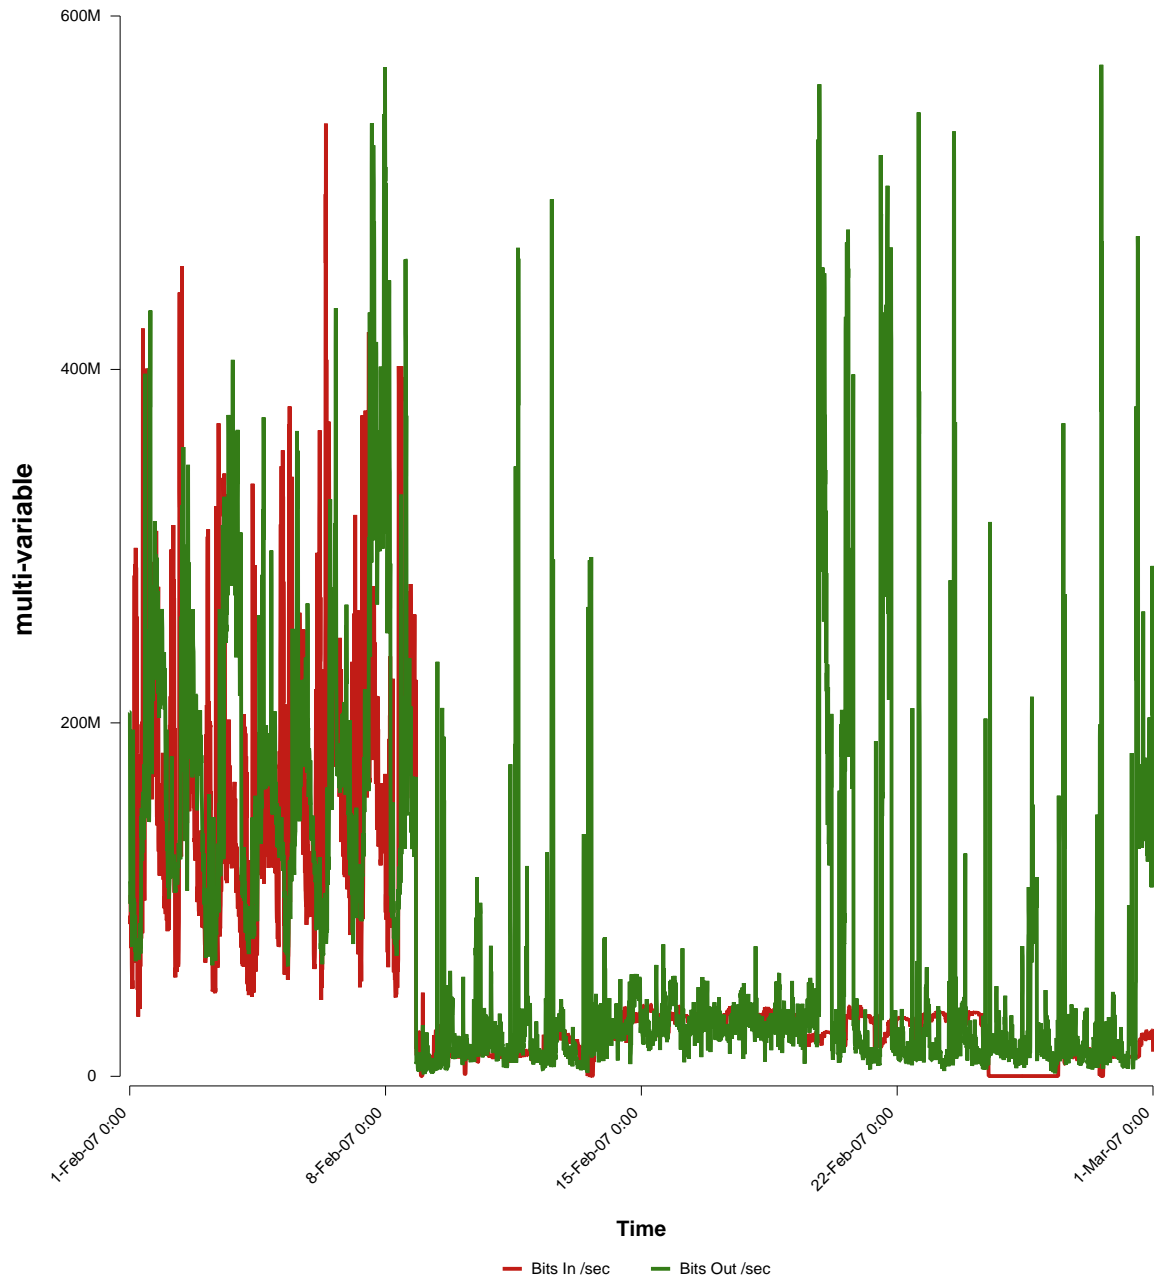

eHealth Trend Report

Divide by Time

SUNET-A-STHLM-KTH

Auto Range: Last Month
From: 2007/02/01 00:00
To: 2007/02/28 23:59

Created: 2007/03/02 05:50:48