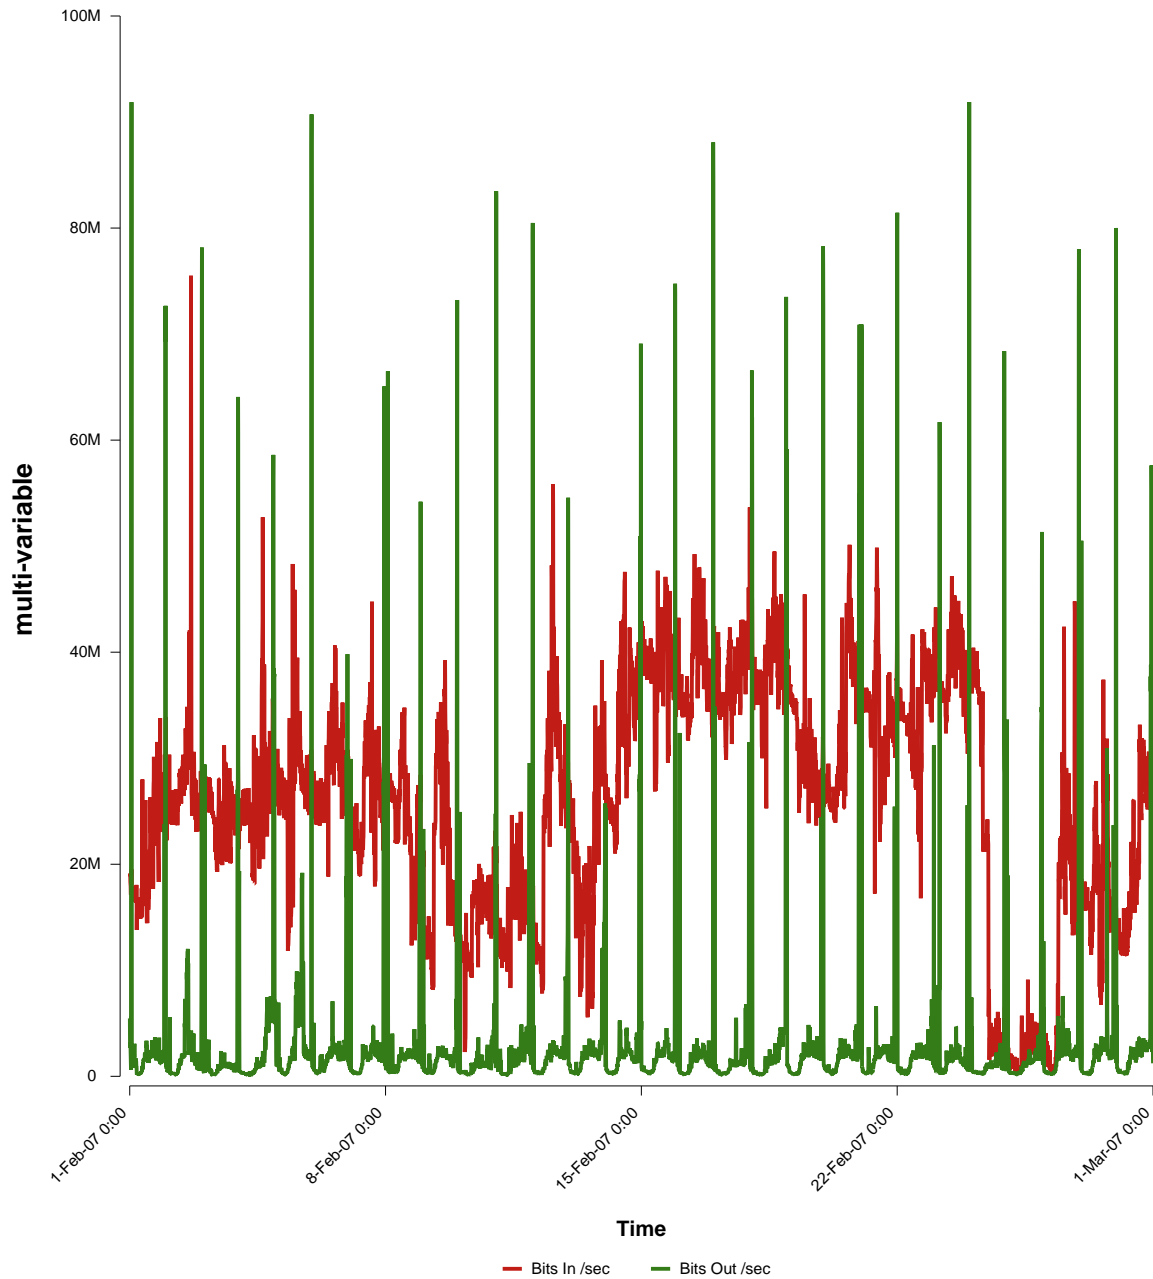

eHealth Trend Report

Divide by Time

SUNET-A-STHLM-HHS

Auto Range: Last Month
From: 2007/02/01 00:00
To: 2007/02/28 23:59

Created: 2007/03/02 05:30:49