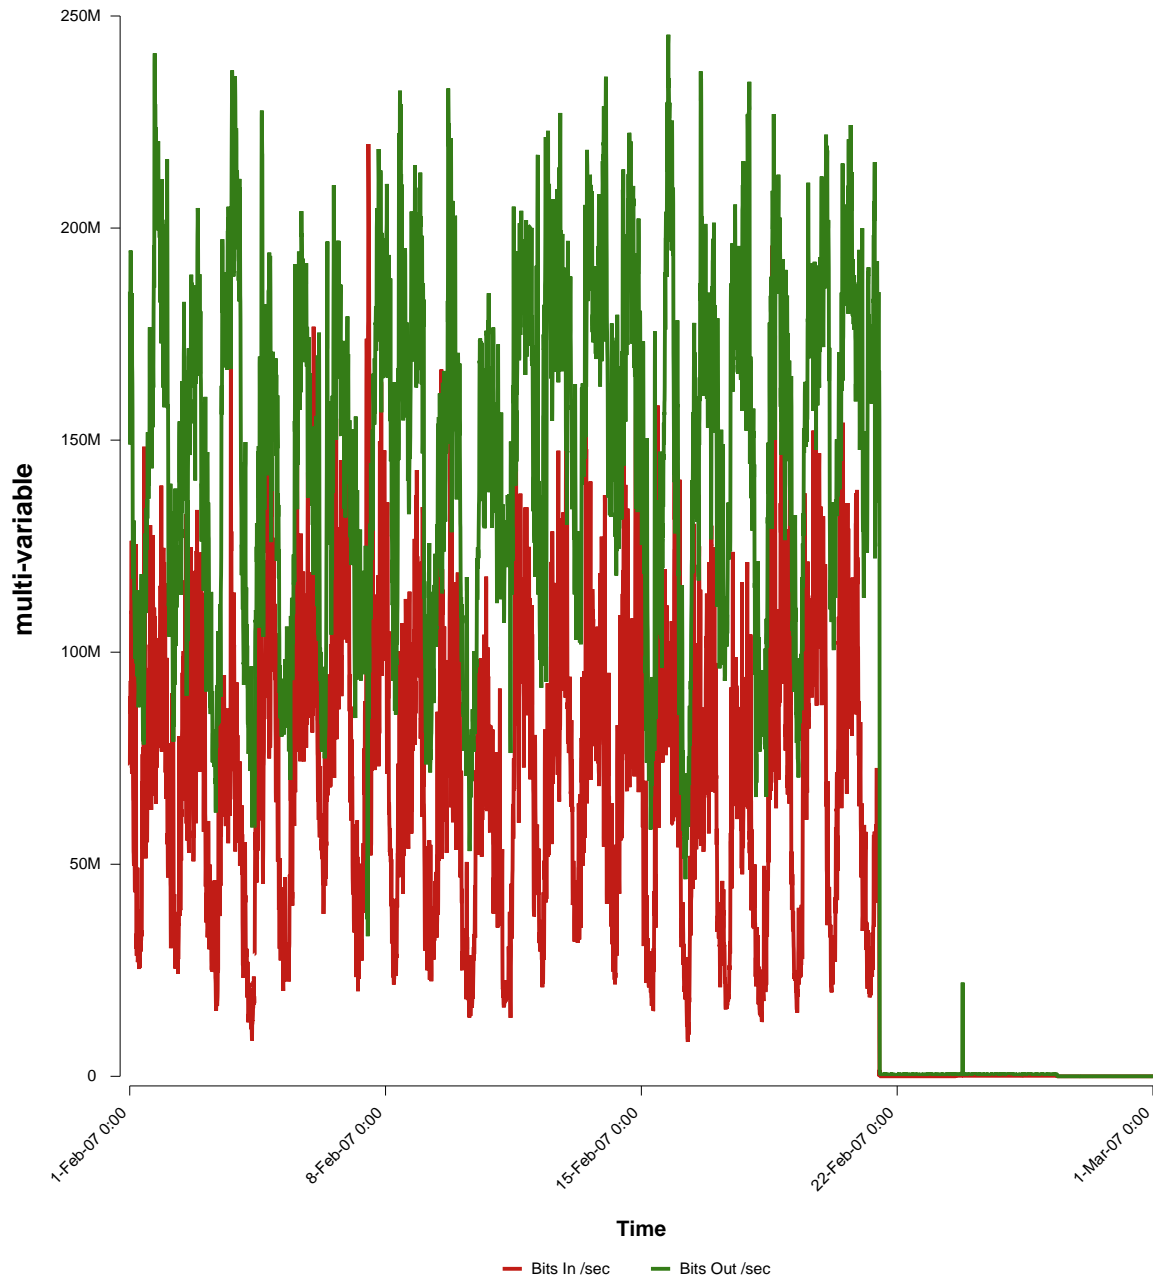

# eHealth Trend Report

Divide by Time

## SUNET-A-SKOVDE-HIS

Auto Range: Last Month  
From: 2007/02/01 00:00  
To: 2007/02/28 23:59

Created: 2007/03/02 05:21:27