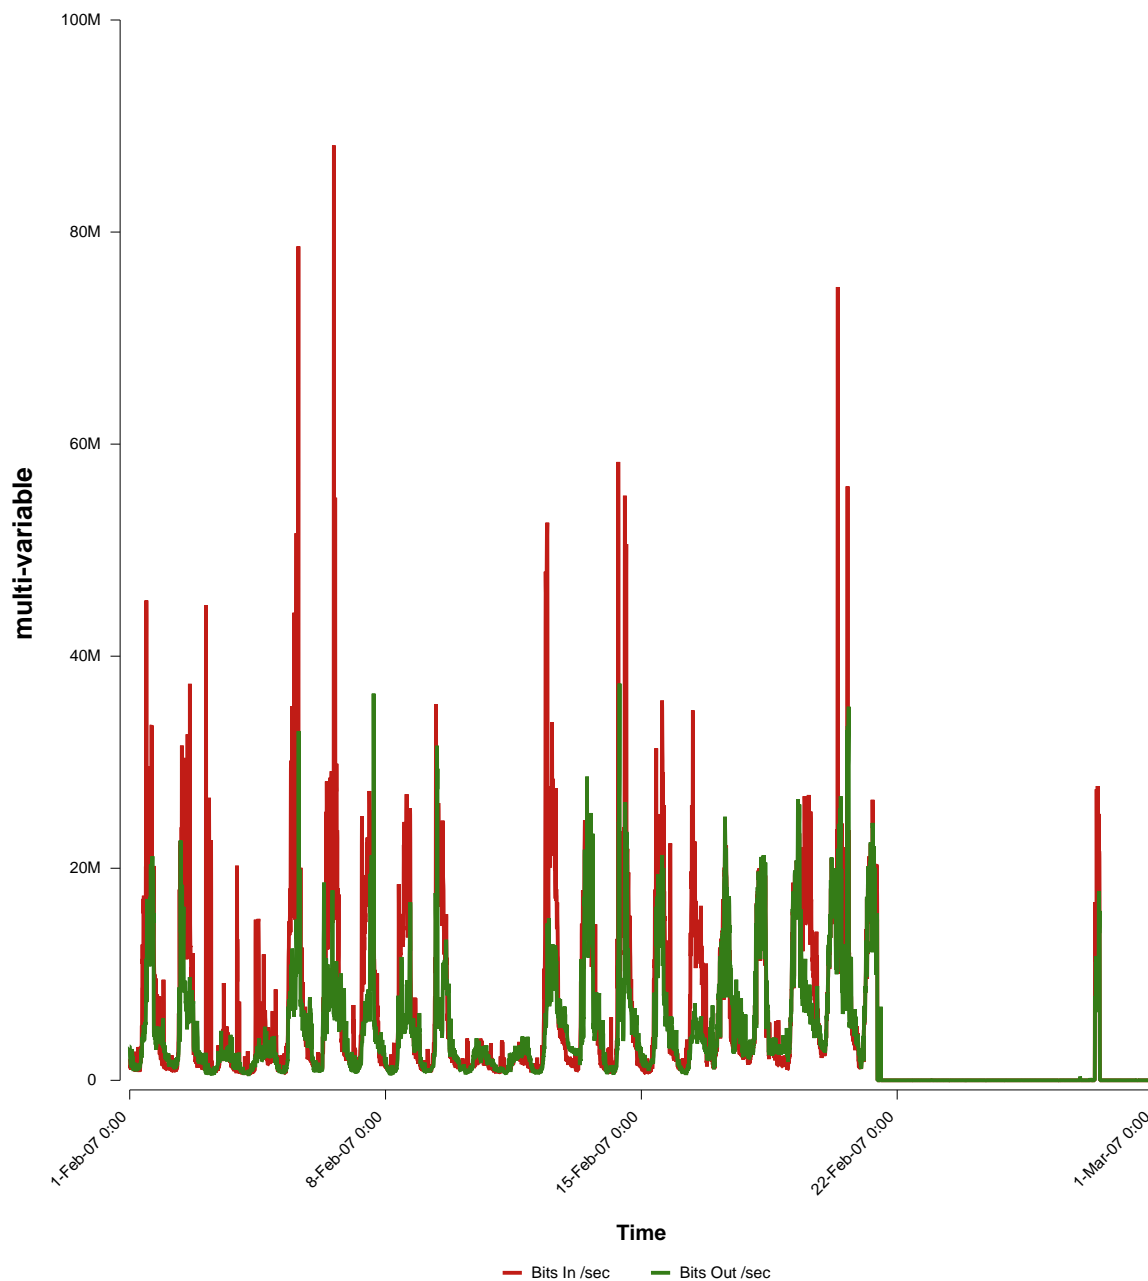

# eHealth Trend Report

Divide by Time

## SUNET-A-OREBRO-ORU

Auto Range: Last Month  
From: 2007/02/01 00:00  
To: 2007/02/28 23:59

Created: 2007/03/02 05:00:49