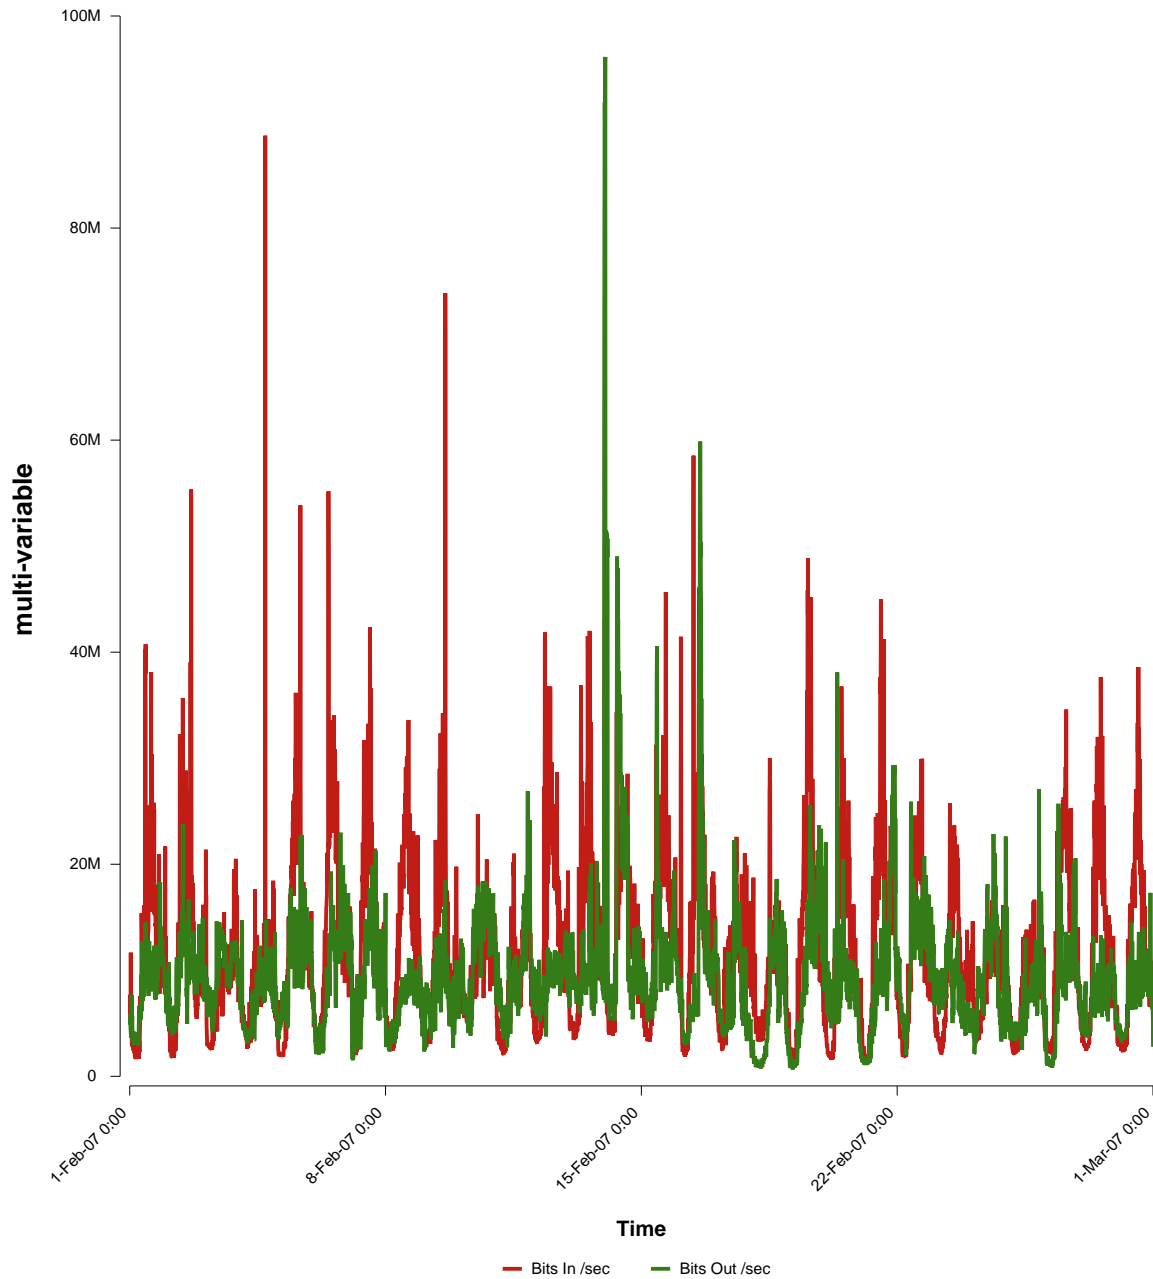

# eHealth Trend Report

Divide by Time

## SUNET-A-MALMO-MAH

Auto Range: Last Month  
From: 2007/02/01 00:00  
To: 2007/02/28 23:59

Created: 2007/03/02 04:50:48