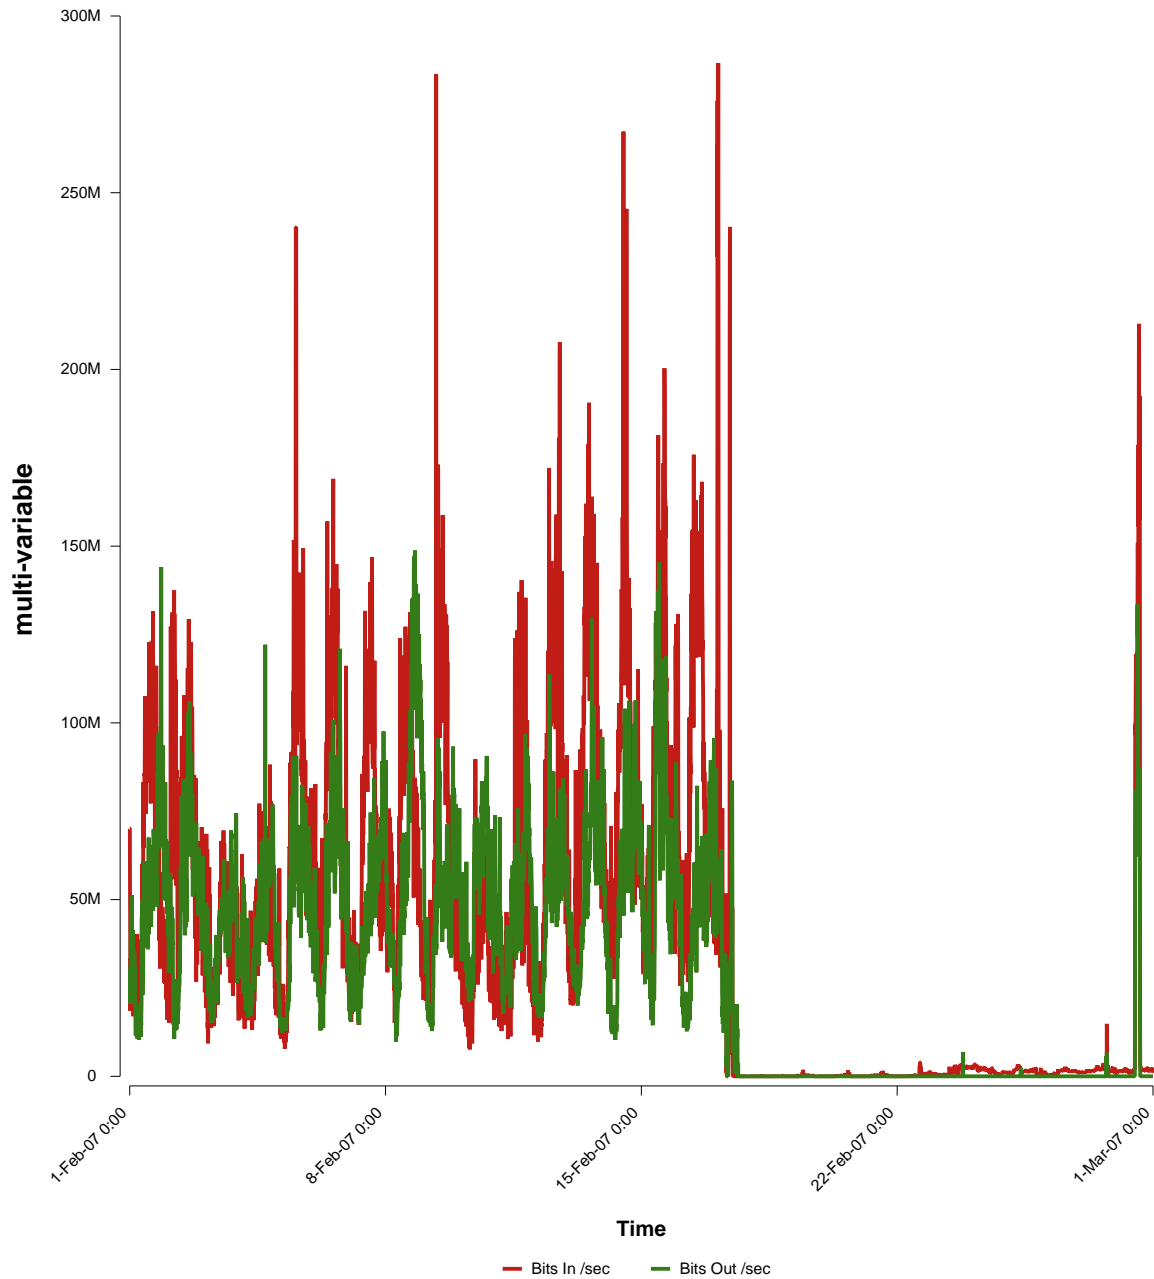

eHealth Trend Report

Divide by Time

SUNET-A-LUND-LU

Auto Range: Last Month
From: 2007/02/01 00:00
To: 2007/02/28 23:59

Created: 2007/03/02 04:50:48