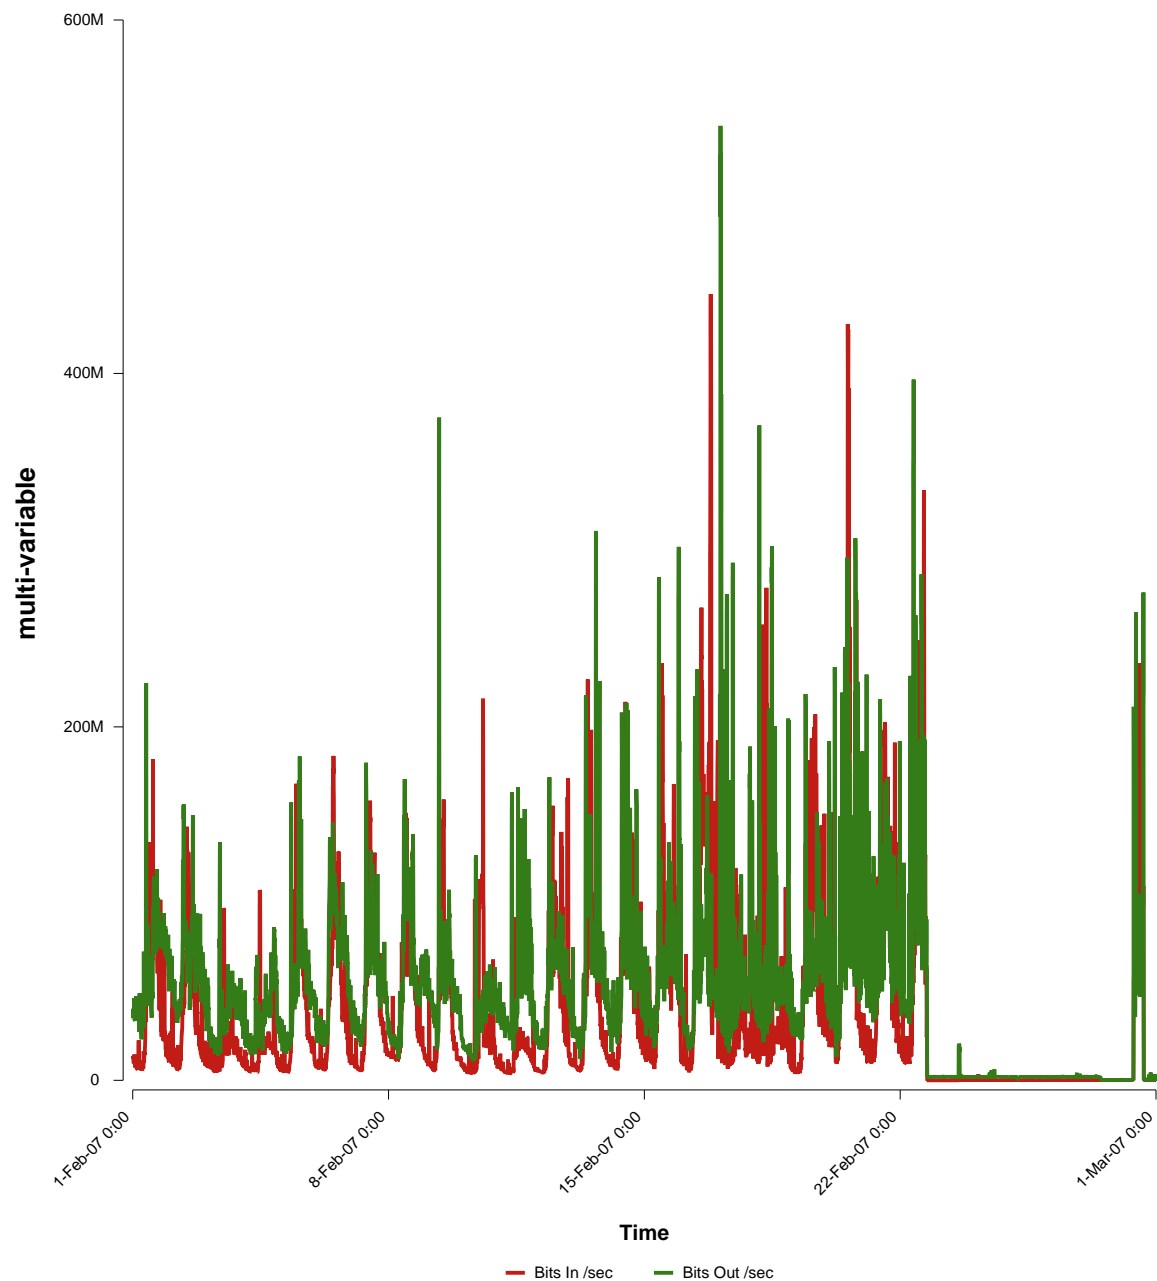

# eHealth Trend Report

Divide by Time

## SUNET-A-LINKOPING-LIU

Auto Range: Last Month  
From: 2007/02/01 00:00  
To: 2007/02/28 23:59

Created: 2007/03/02 04:30:50