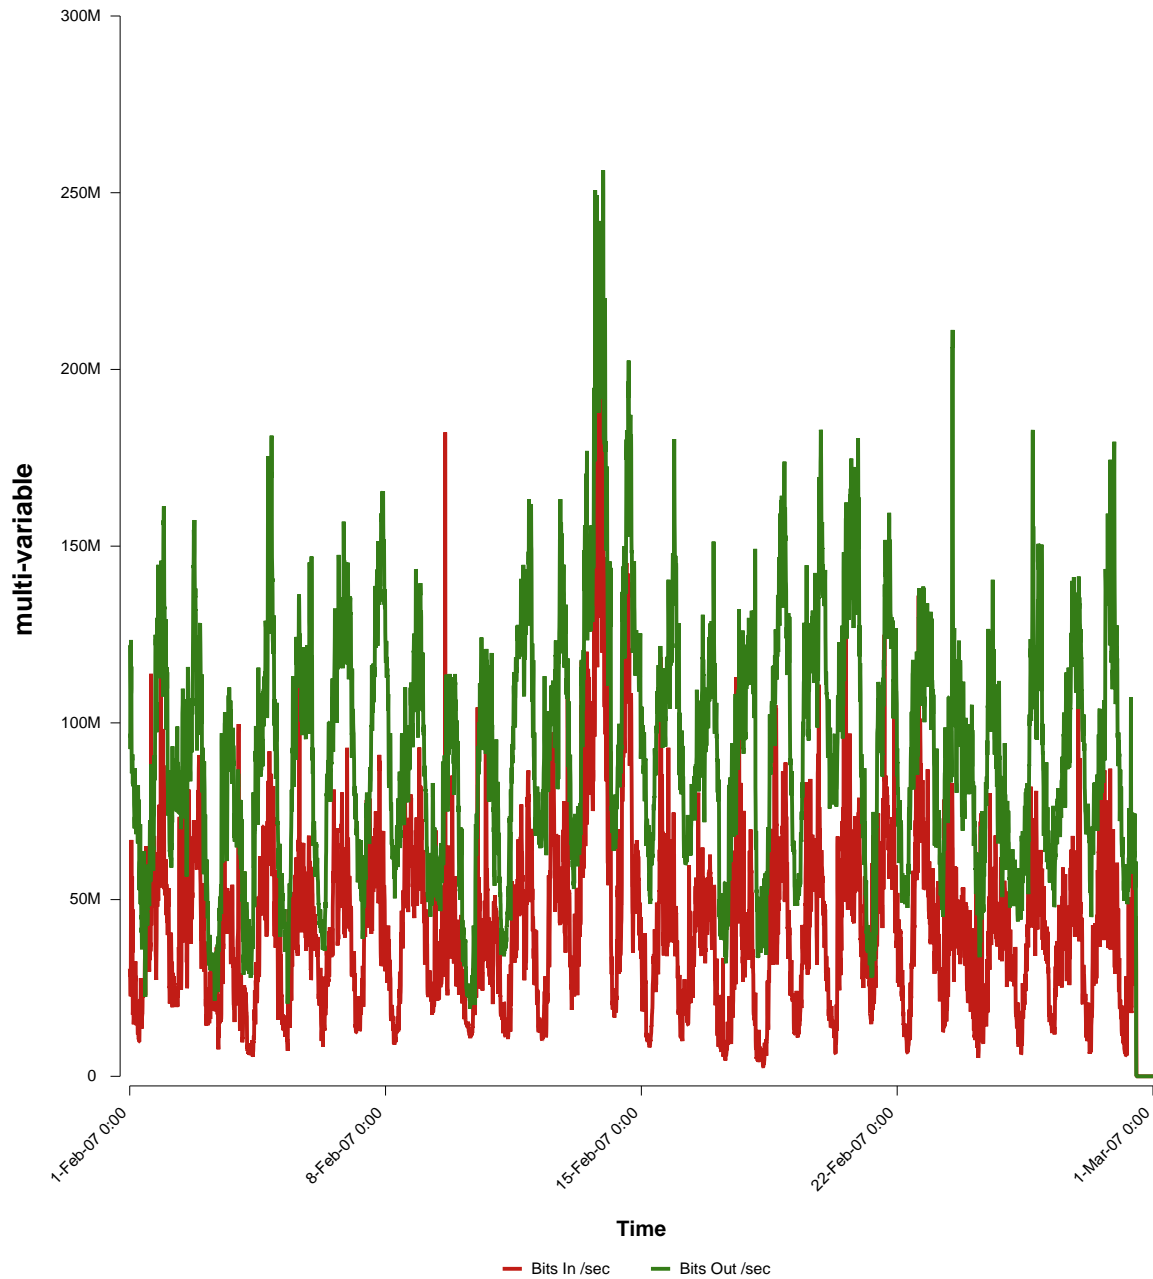

# eHealth Trend Report

Divide by Time

## SUNET-A-KRISTIANSTAD-HKR

Auto Range: Last Month  
From: 2007/02/01 00:00  
To: 2007/02/28 23:59

Created: 2007/03/02 04:21:26