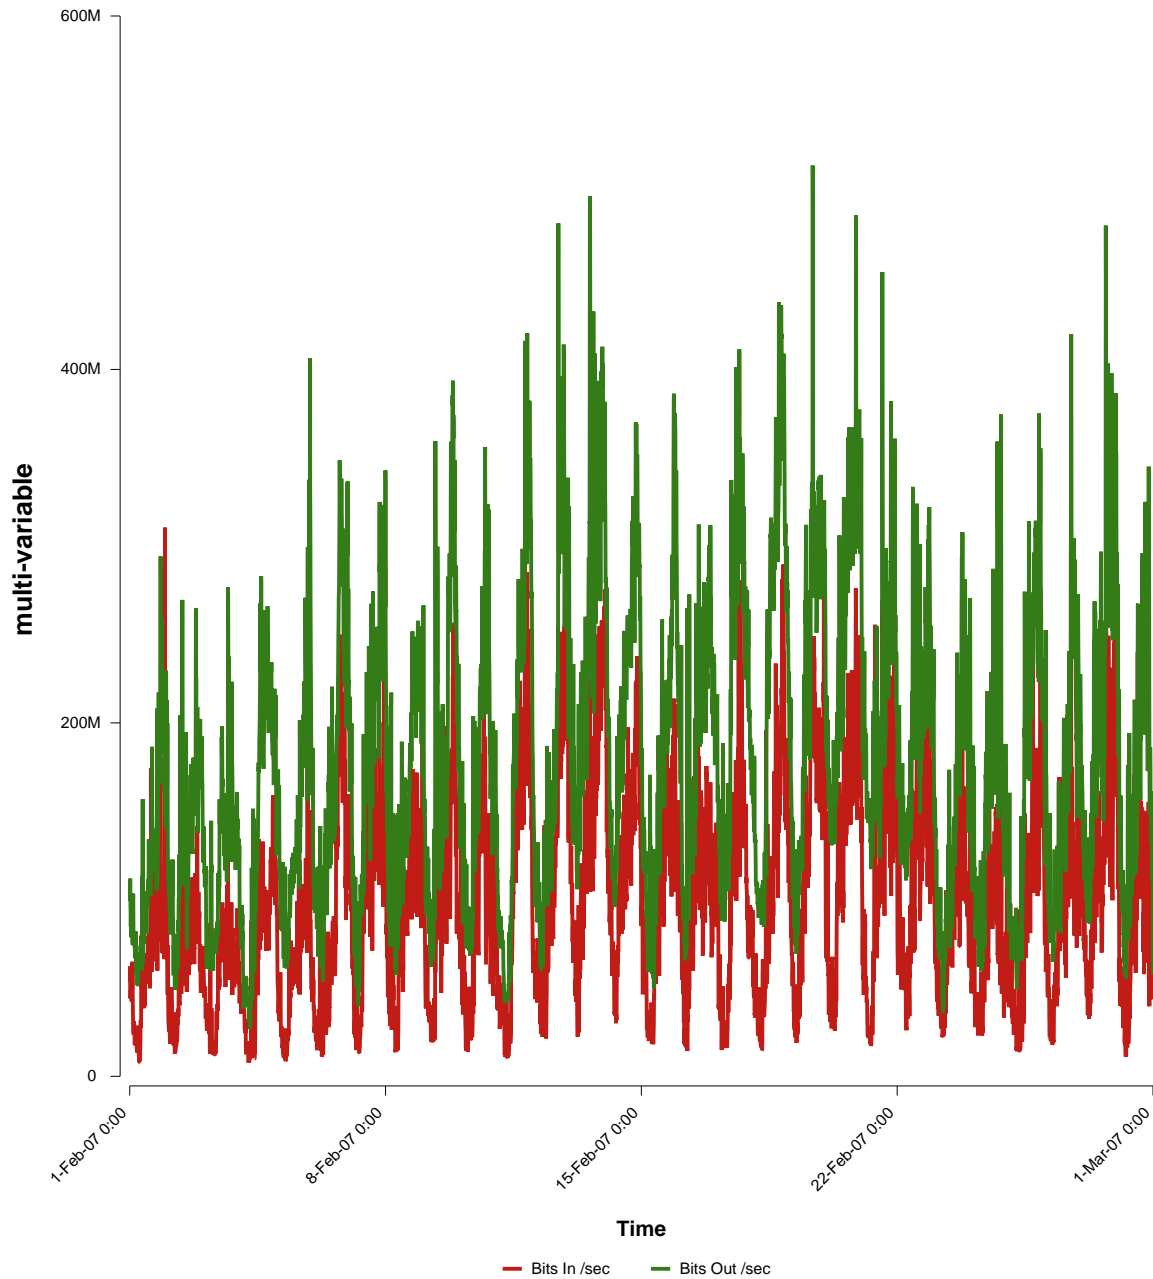

eHealth Trend Report

Divide by Time

SUNET-A-KALMAR-HIK

Auto Range: Last Month
From: 2007/02/01 00:00
To: 2007/02/28 23:59

Created: 2007/03/02 03:50:49