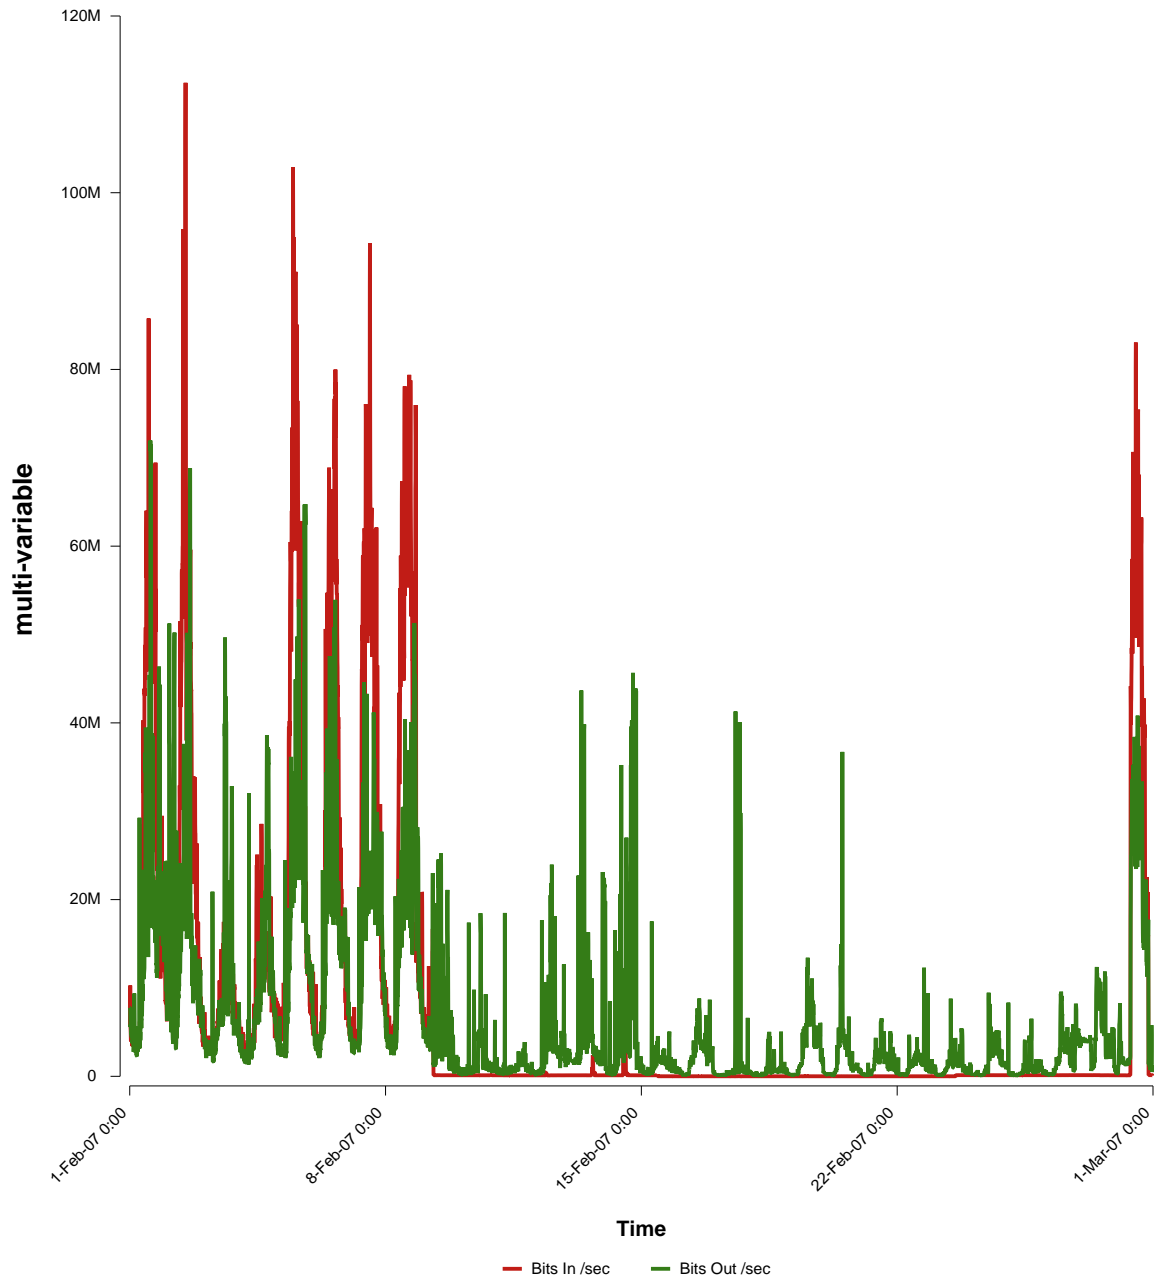

eHealth Trend Report

Divide by Time

SUNET-A-GBG-GU

Auto Range: Last Month
From: 2007/02/01 00:00
To: 2007/02/28 23:59

Created: 2007/03/02 03:40:49