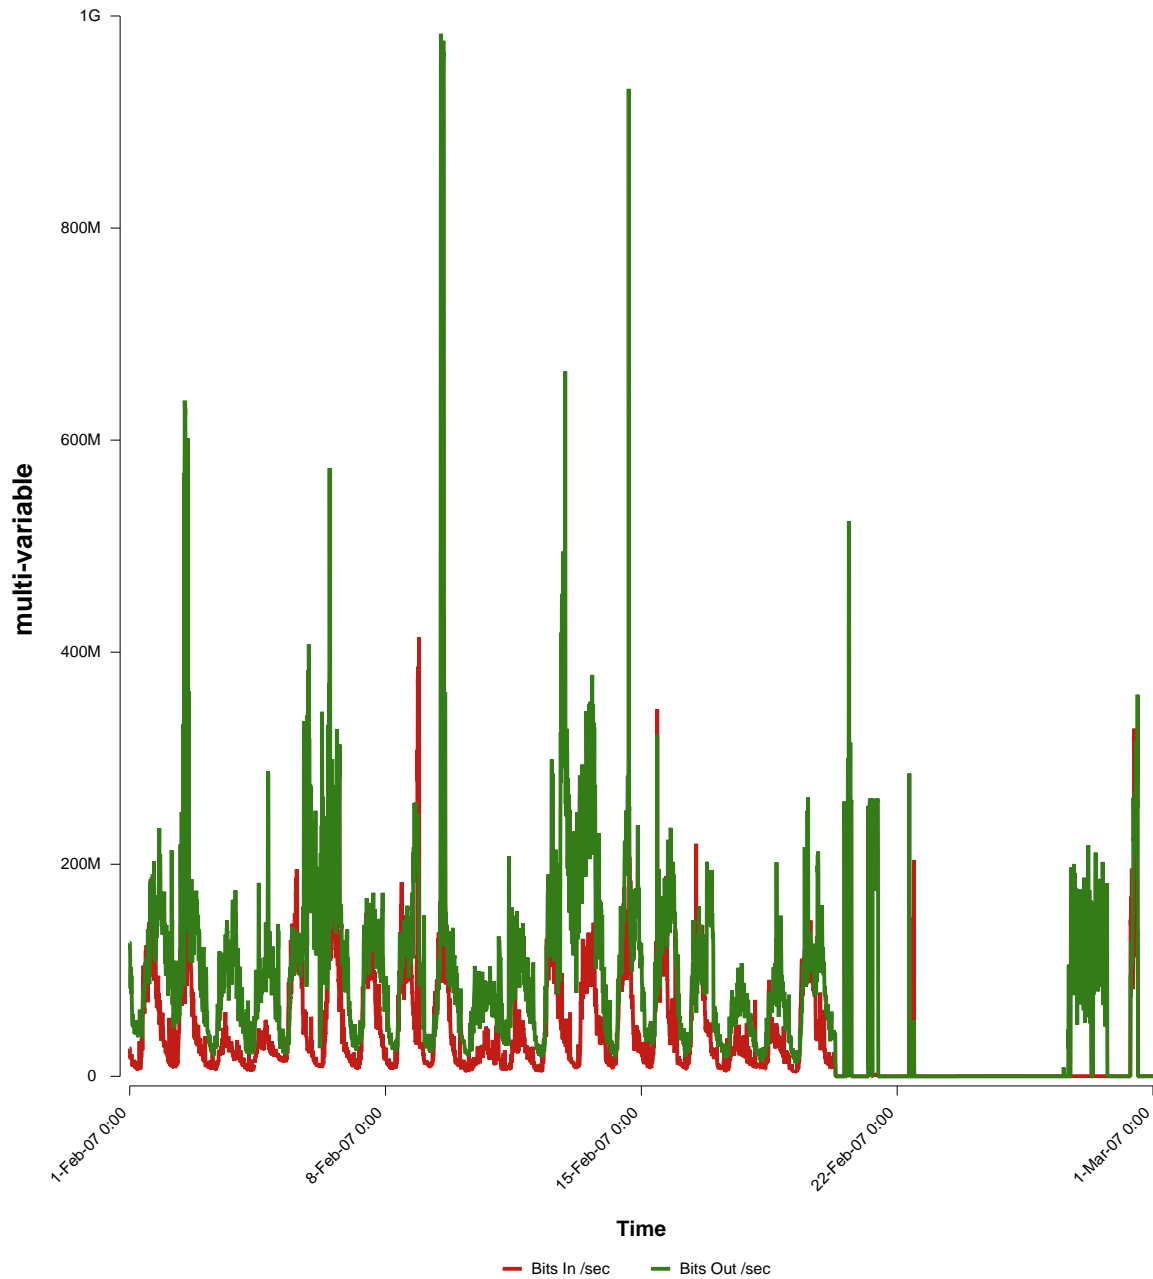

# eHealth Trend Report

Divide by Time

## SUNET-A-GBG-CHALMERS

Auto Range: Last Month  
From: 2007/02/01 00:00  
To: 2007/02/28 23:59

Created: 2007/03/02 03:30:50