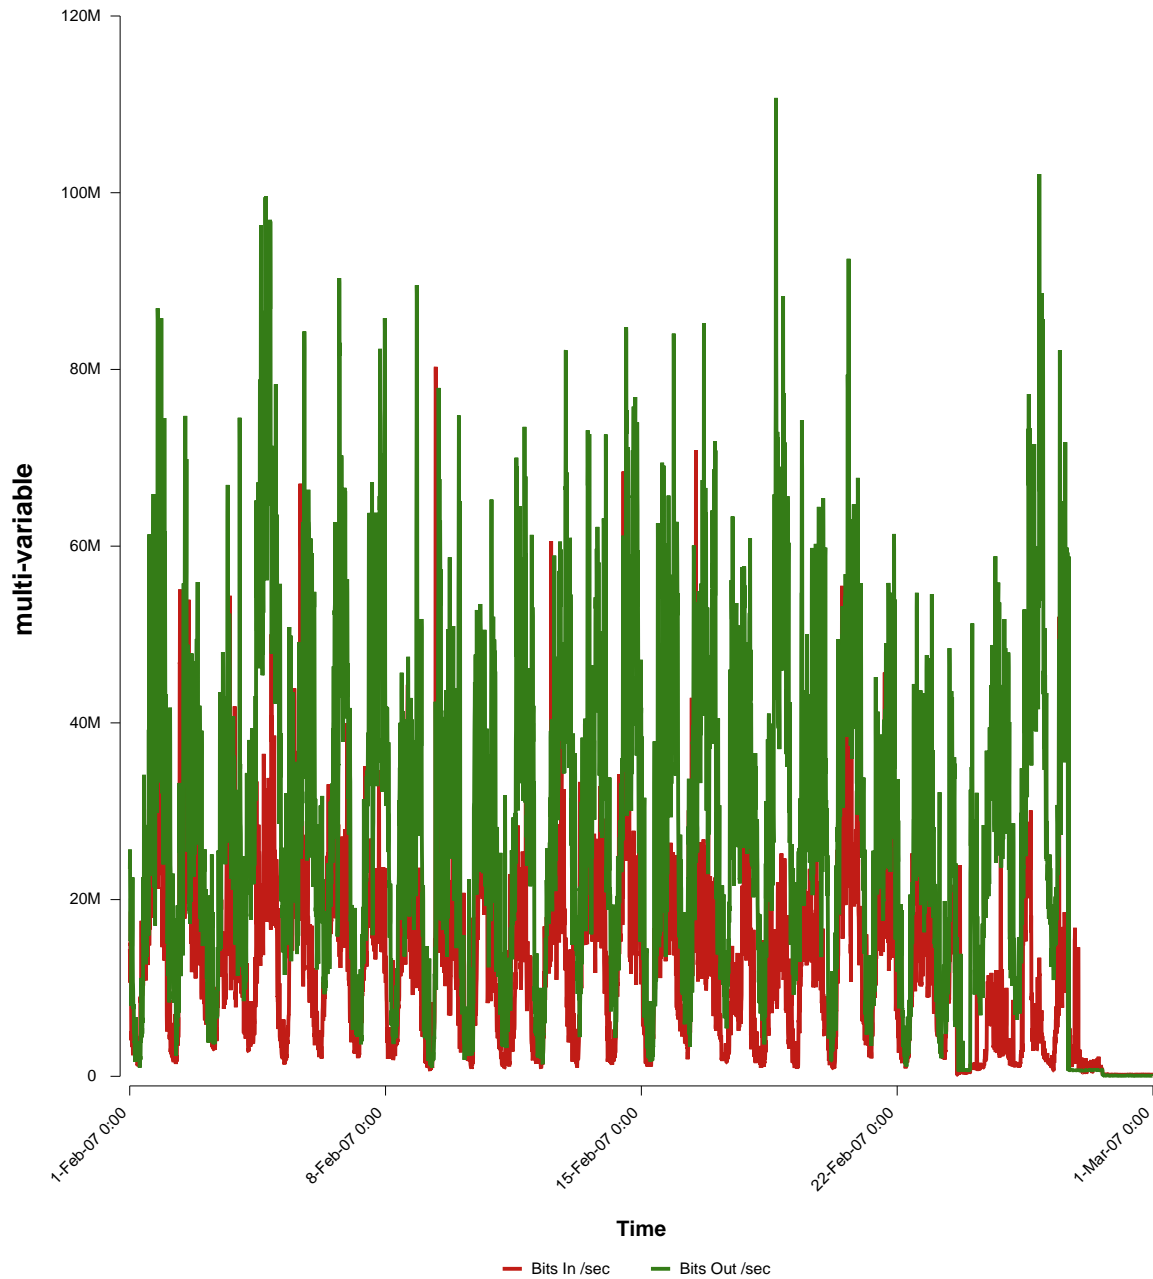

# eHealth Trend Report

Divide by Time

## SUNET-A-GAVLE-HIG

Auto Range: Last Month  
From: 2007/02/01 00:00  
To: 2007/02/28 23:59

Created: 2007/03/02 03:21:26