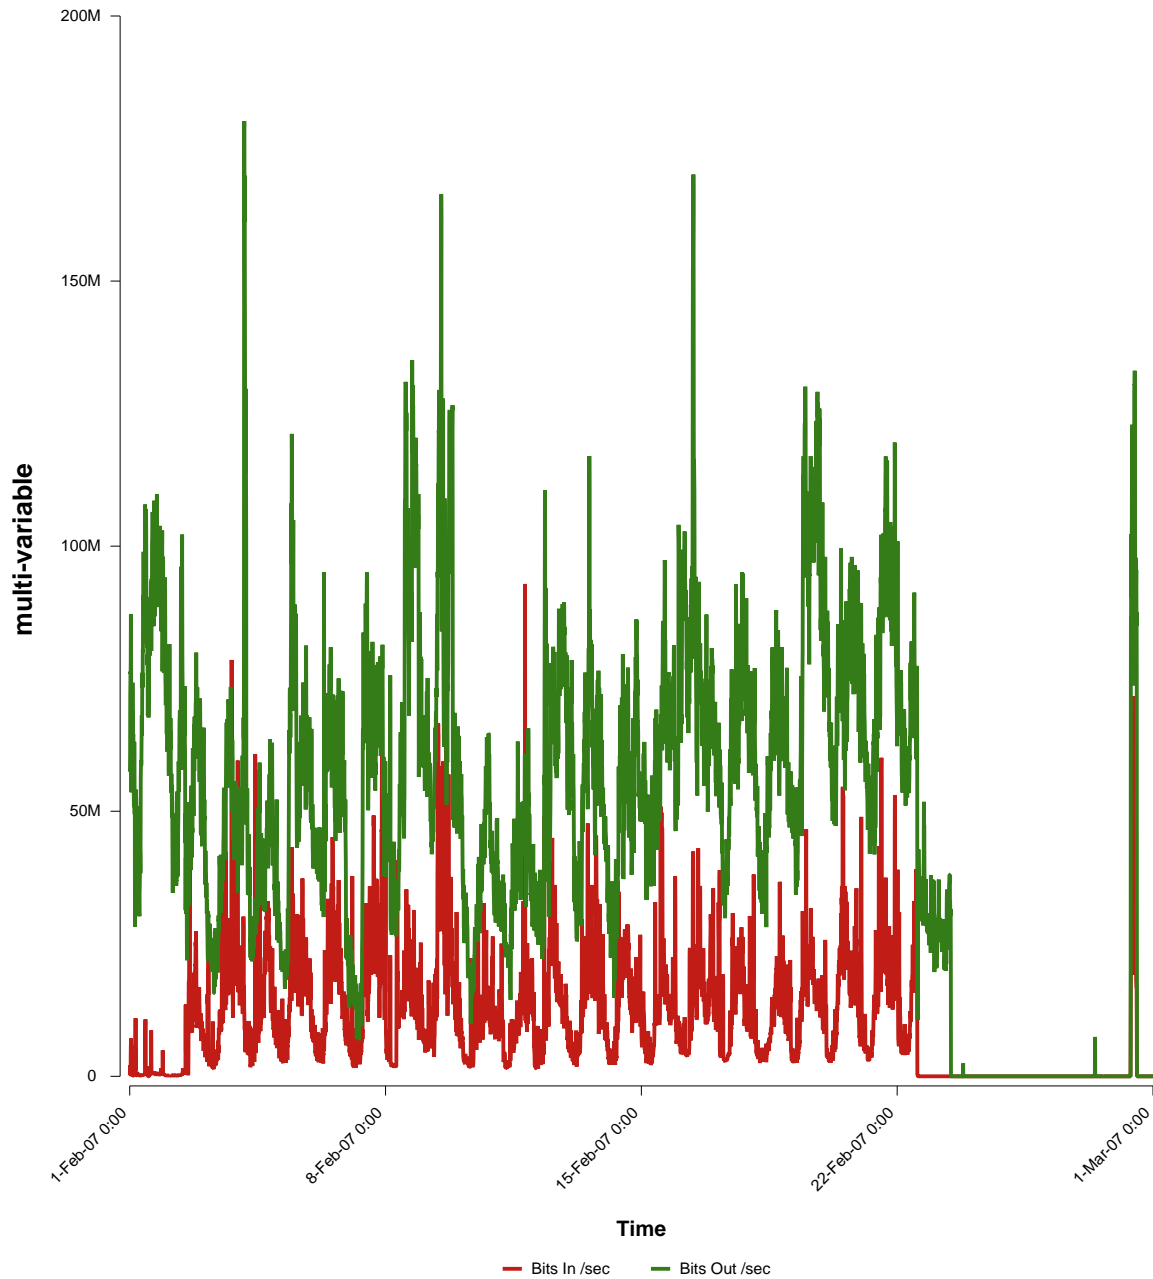

eHealth Trend Report

Divide by Time

SUNET-A-BORLANGE-DU

Auto Range: Last Month
From: 2007/02/01 00:00
To: 2007/02/28 23:59

Created: 2007/03/02 03:10:49