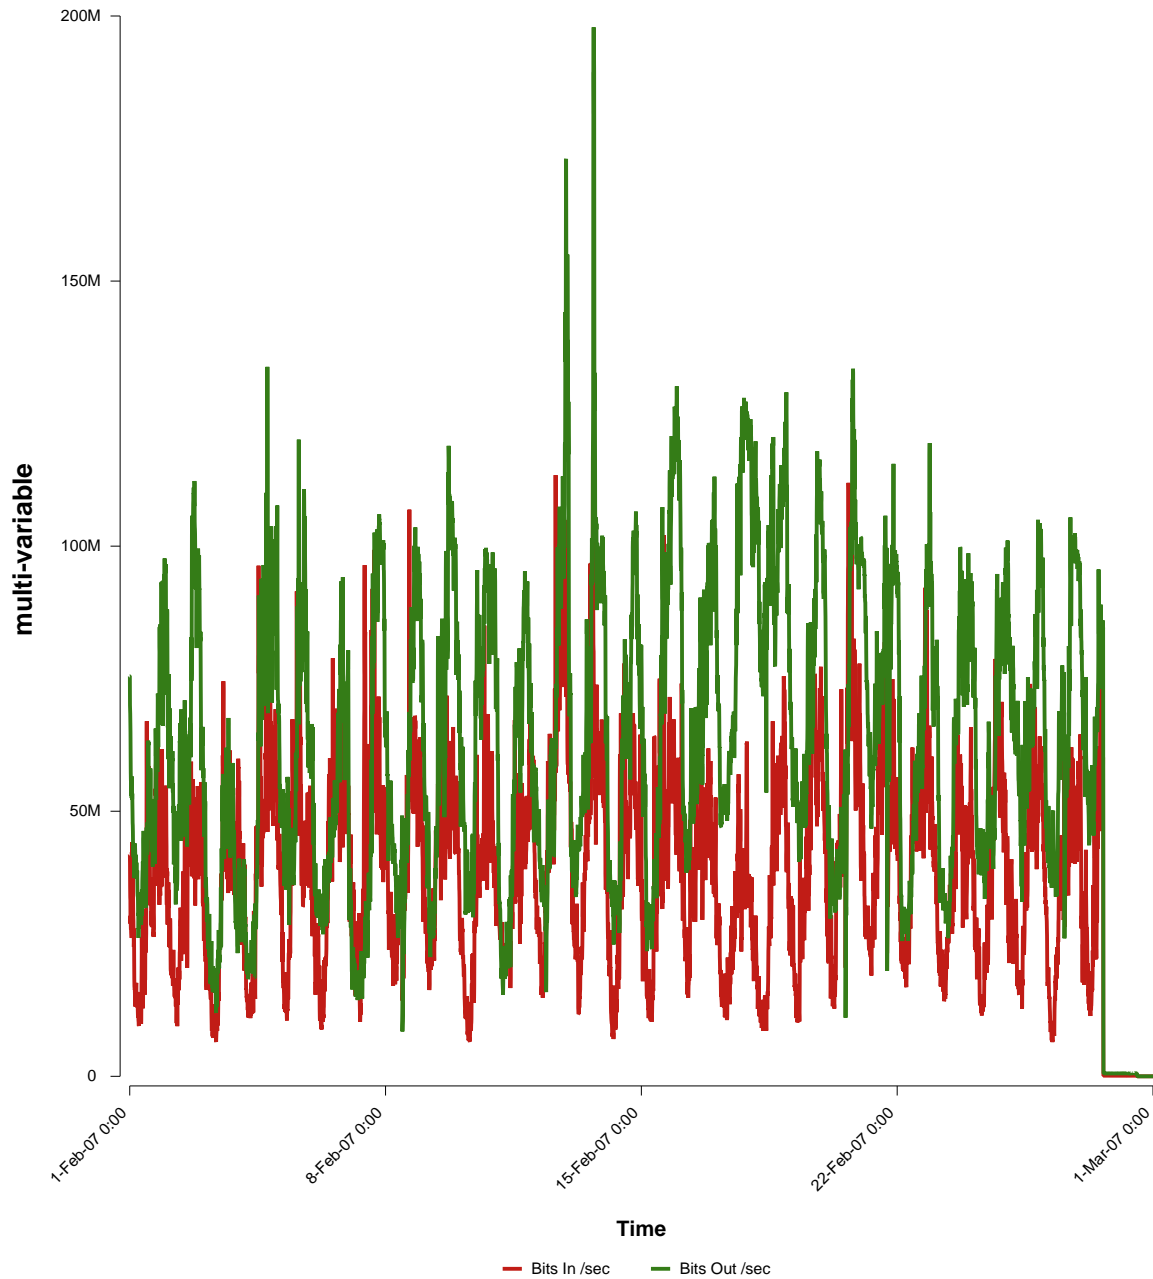

eHealth Trend Report

Divide by Time

SUNET-A-BORAS-HB

Auto Range: Last Month
From: 2007/02/01 00:00
To: 2007/02/28 23:59

Created: 2007/03/02 03:05:50