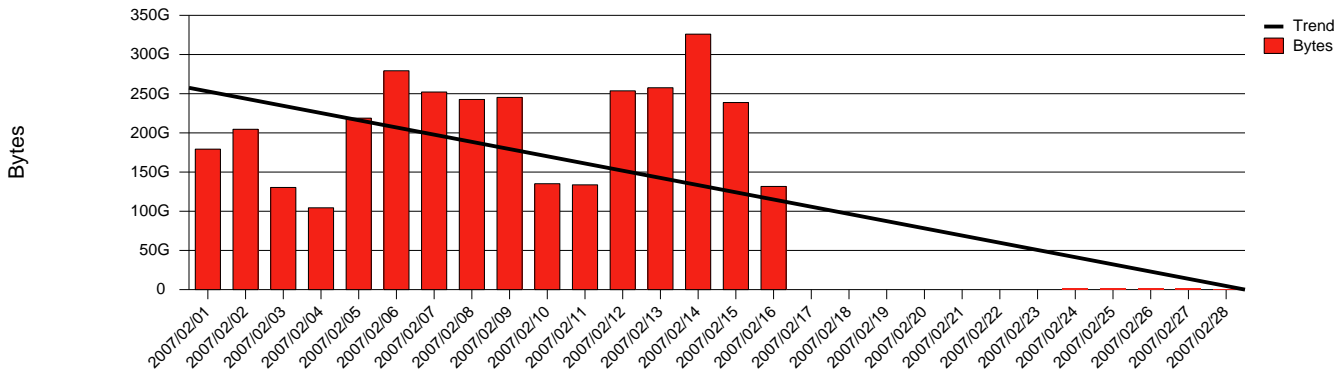

Monthly Health Report

Report for 2007/02/28, Subject: SUNET-A-VAXJO-VXU

LAN/WAN

Total Network Volume by Month

Total Network Volume by Week

Total Network Volume by Day

Situations to Watch

Rank	Element Name	Variable	Threshold	Monthly Average		Days to (from)
			Value	Actual	Predicted	Threshold
1	vxu1-SRP(In)	Errors (% Frames)	5.000	0.000	0.357	Increasing
2	vxu1-SRP(Out)	Volume (Bandwidth %)	80.000	0.246	0.543	Increasing
3	vxu2-SRP(In)	Errors (% Frames)	5.000	0.000	0.000	Increasing
4	vxu1-SRP(In)	Volume (Bandwidth %)	80.000	0.186	0.000	Decreasing
5	vxu2-SRP(In)	Volume (Bandwidth %)	80.000	0.007	3.364	Decreasing
6	vxu2-SRP(Out)	Volume (Bandwidth %)	80.000	0.005	4.614	Decreasing