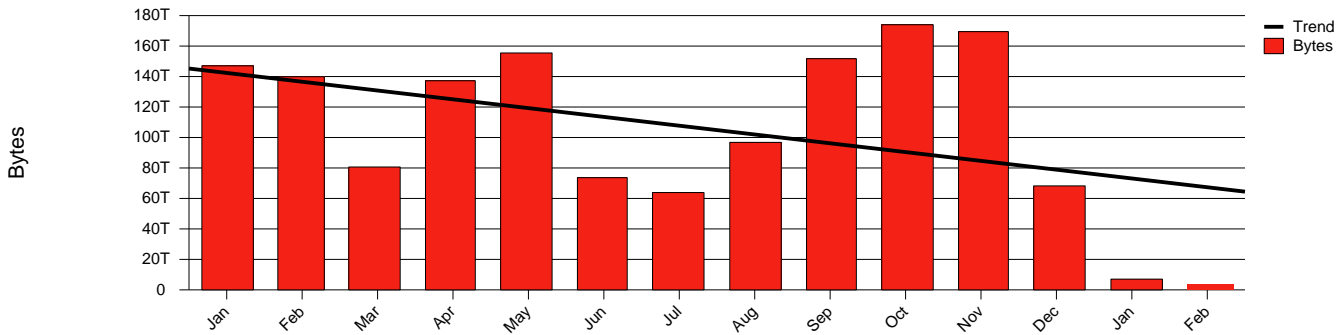

Monthly Health Report

Report for 2007/02/28, Subject: SUNET-A-VAXJO-VXU

LAN/WAN

Total Network Volume by Month

Total Network Volume by Week

Total Network Volume by Day

Situations to Watch

Rank	Element Name	Variable	Threshold	Monthly Average		Days to (from)
			Value	Actual	Predicted	Threshold
1	vxu1-SRP(In)	Errors (% Frames)	5.000	0.000	0.357	Increasing
2	vxu1-SRP(Out)	Volume (Bandwidth %)	80.000	0.246	0.543	Increasing
3	vxu2-SRP(In)	Errors (% Frames)	5.000	0.000	0.000	Increasing
4	vxu1-SRP(In)	Volume (Bandwidth %)	80.000	0.186	0.000	Decreasing
5	vxu2-SRP(In)	Volume (Bandwidth %)	80.000	0.007	3.364	Decreasing
6	vxu2-SRP(Out)	Volume (Bandwidth %)	80.000	0.005	4.614	Decreasing