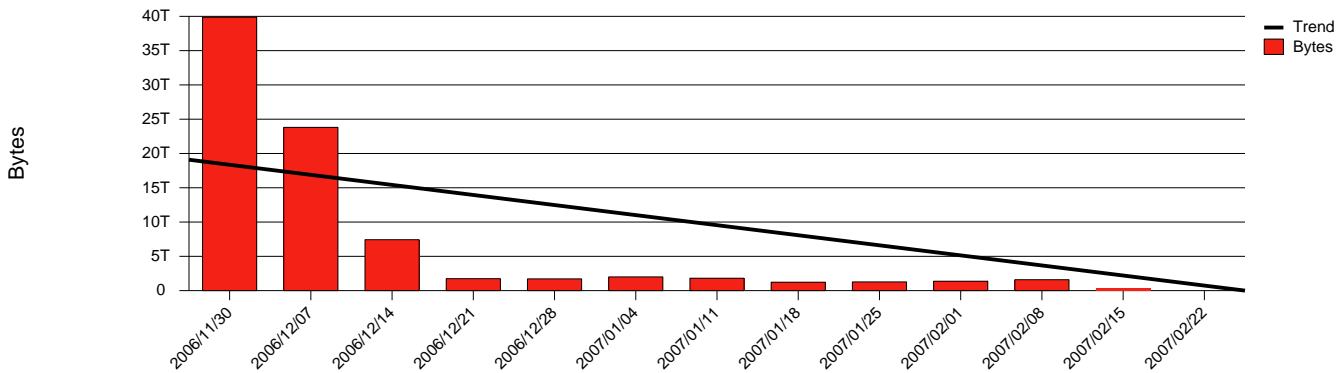

Monthly Health Report

Report for 2007/02/28, Subject: SUNET-A-VAXJO-VXU

LAN/WAN

Total Network Volume by Month

Total Network Volume by Week

Total Network Volume by Day

Situations to Watch

Rank	Element Name	Variable	Threshold	Monthly Average		Days to (from)
			Value	Actual	Predicted	Threshold
1	vxu1-SRP(In)	Errors (% Frames)	5.000	0.000	0.357	Increasing
2	vxu1-SRP(Out)	Volume (Bandwidth %)	80.000	0.246	0.543	Increasing
3	vxu2-SRP(In)	Errors (% Frames)	5.000	0.000	0.000	Increasing
4	vxu1-SRP(In)	Volume (Bandwidth %)	80.000	0.186	0.000	Decreasing
5	vxu2-SRP(In)	Volume (Bandwidth %)	80.000	0.007	3.364	Decreasing
6	vxu2-SRP(Out)	Volume (Bandwidth %)	80.000	0.005	4.614	Decreasing