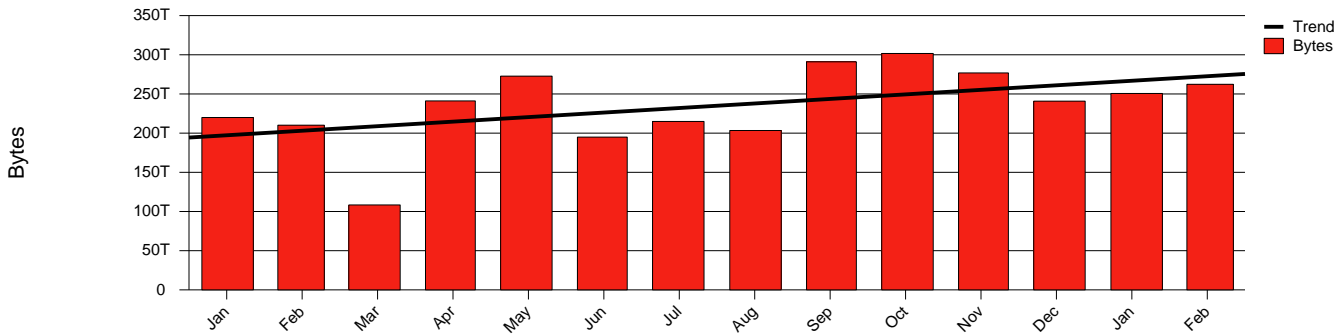

Monthly Health Report

Report for 2007/02/28, Subject: SUNET-A-UMEA-UMU

LAN/WAN

Total Network Volume by Month

Total Network Volume by Week

Total Network Volume by Day

Situations to Watch

Rank	Element Name	Variable	Threshold	Monthly Average		Days to (from) Threshold
			Value	Actual	Predicted	
1	umu2-SRP(In)	Errors (% Frames)	5.000	0.000	214.635	(317)
2	umu1-SRP(Out)	Volume (Bandwidth %)	80.000	28.148	26.526	Increasing
3	umu2-SRP(Out)	Volume (Bandwidth %)	80.000	0.016	0.113	Increasing
4	umu2-SRP(In)	Volume (Bandwidth %)	80.000	0.002	0.034	Increasing
5	umu1-SRP(In)	Errors (% Frames)	5.000	0.000	0.001	Increasing
6	umu1-SRP(In)	Volume (Bandwidth %)	80.000	6.716	6.905	Decreasing