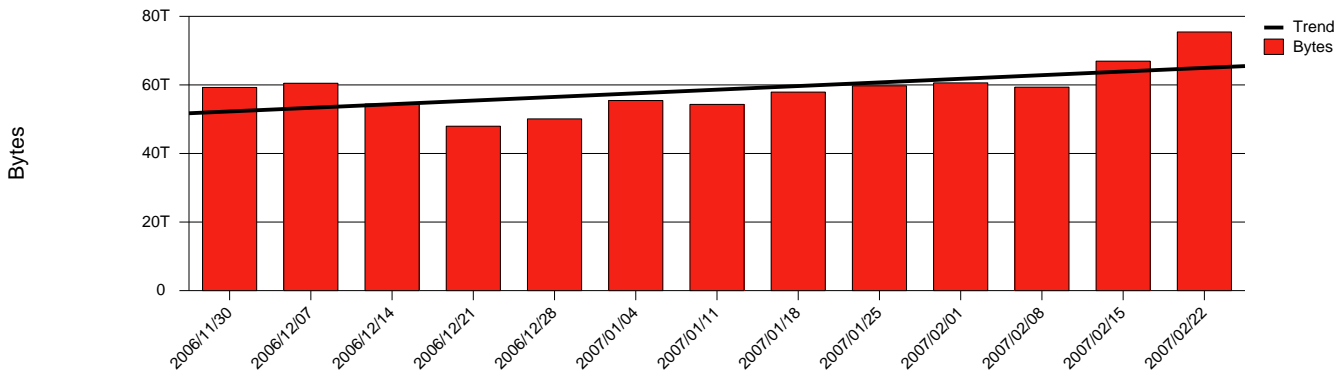

Monthly Health Report

Report for 2007/02/28, Subject: SUNET-A-UMEA-UMU

LAN/WAN

Total Network Volume by Month

Total Network Volume by Week

Total Network Volume by Day

Situations to Watch

Rank	Element Name	Variable	Threshold	Monthly Average		Days to (from) Threshold
			Value	Actual	Predicted	
1	umu2-SRP(In)	Errors (% Frames)	5.000	0.000	214.635	(317)
2	umu1-SRP(Out)	Volume (Bandwidth %)	80.000	28.148	26.526	Increasing
3	umu2-SRP(Out)	Volume (Bandwidth %)	80.000	0.016	0.113	Increasing
4	umu2-SRP(In)	Volume (Bandwidth %)	80.000	0.002	0.034	Increasing
5	umu1-SRP(In)	Errors (% Frames)	5.000	0.000	0.001	Increasing
6	umu1-SRP(In)	Volume (Bandwidth %)	80.000	6.716	6.905	Decreasing