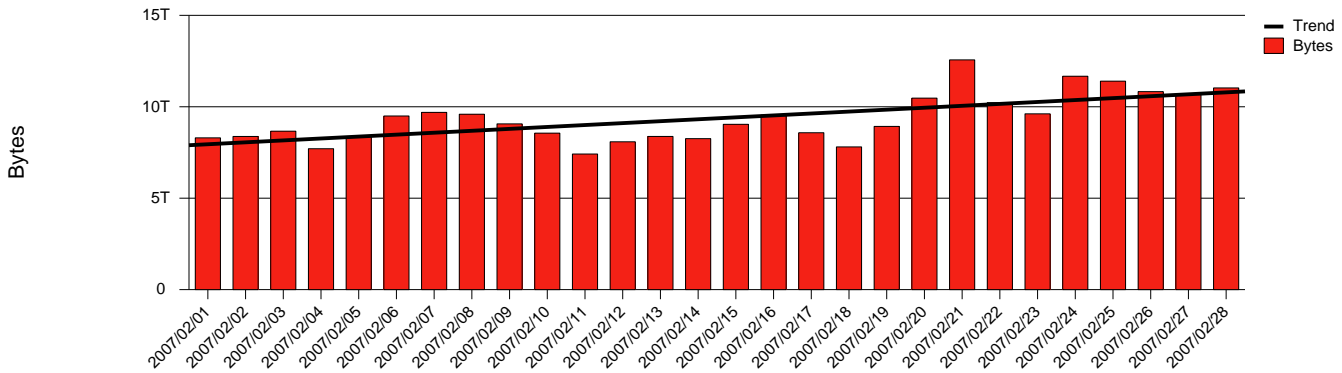

Monthly Health Report

Report for 2007/02/28, Subject: SUNET-A-UMEA-UMU

LAN/WAN

Total Network Volume by Month

Total Network Volume by Week

Total Network Volume by Day

Situations to Watch

Rank	Element Name	Variable	Threshold	Monthly Average		Days to (from) Threshold
			Value	Actual	Predicted	
1	umu2-SRP(In)	Errors (% Frames)	5.000	0.000	214.635	(317)
2	umu1-SRP(Out)	Volume (Bandwidth %)	80.000	28.148	26.526	Increasing
3	umu2-SRP(Out)	Volume (Bandwidth %)	80.000	0.016	0.113	Increasing
4	umu2-SRP(In)	Volume (Bandwidth %)	80.000	0.002	0.034	Increasing
5	umu1-SRP(In)	Errors (% Frames)	5.000	0.000	0.001	Increasing
6	umu1-SRP(In)	Volume (Bandwidth %)	80.000	6.716	6.905	Decreasing