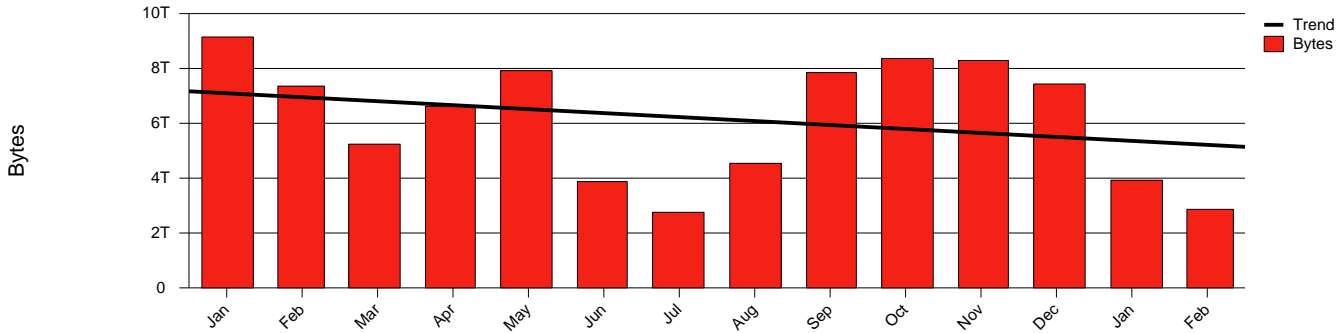

Monthly Health Report

Report for 2007/02/28, Subject: SUNET-A-OREBRO-ORU

LAN/WAN

Total Network Volume by Month

Total Network Volume by Week

Total Network Volume by Day

Situations to Watch

Rank	Element Name	Variable	Threshold	Monthly Average		Days to (from)
			Value	Actual	Predicted	Threshold
1	oru1-SRP(In)	Errors (% Frames)	5.000	0.000	4.186	64
2	oru2-SRP(In)	Errors (% Frames)	5.000	0.081	0.023	Increasing
3	oru2-SRP(In)	Volume (Bandwidth %)	80.000	0.014	0.364	Increasing
4	oru1-SRP(In)	Volume (Bandwidth %)	80.000	0.206	0.000	Decreasing
5	oru1-SRP(Out)	Volume (Bandwidth %)	80.000	0.160	0.157	Decreasing
6	oru2-SRP(Out)	Volume (Bandwidth %)	80.000	0.001	0.000	Decreasing