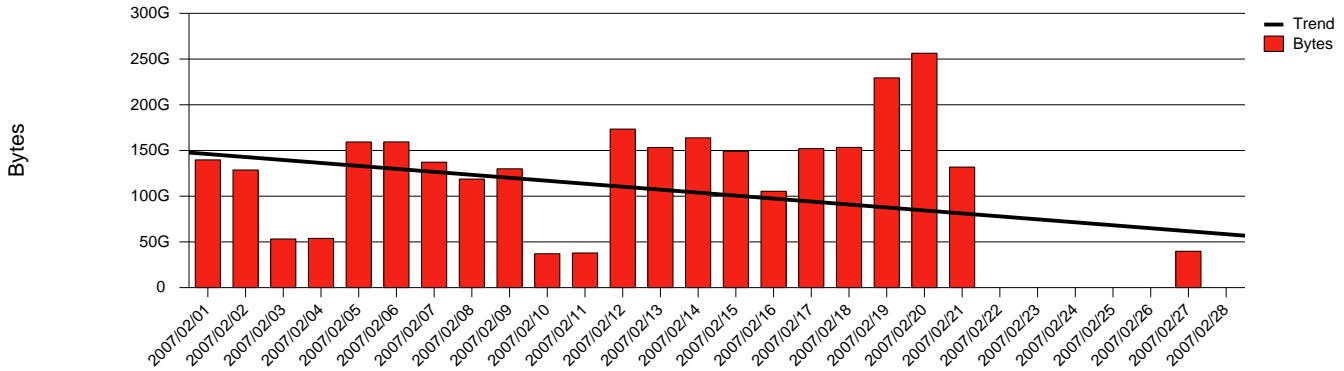

Monthly Health Report

Report for 2007/02/28, Subject: SUNET-A-OREBRO-ORU

LAN/WAN

Total Network Volume by Month

Total Network Volume by Week

Total Network Volume by Day

Situations to Watch

Rank	Element Name	Variable	Threshold	Monthly Average		Days to (from)
			Value	Actual	Predicted	Threshold
1	oru1-SRP(In)	Errors (% Frames)	5.000	0.000	4.186	64
2	oru2-SRP(In)	Errors (% Frames)	5.000	0.081	0.023	Increasing
3	oru2-SRP(In)	Volume (Bandwidth %)	80.000	0.014	0.364	Increasing
4	oru1-SRP(In)	Volume (Bandwidth %)	80.000	0.206	0.000	Decreasing
5	oru1-SRP(Out)	Volume (Bandwidth %)	80.000	0.160	0.157	Decreasing
6	oru2-SRP(Out)	Volume (Bandwidth %)	80.000	0.001	0.000	Decreasing