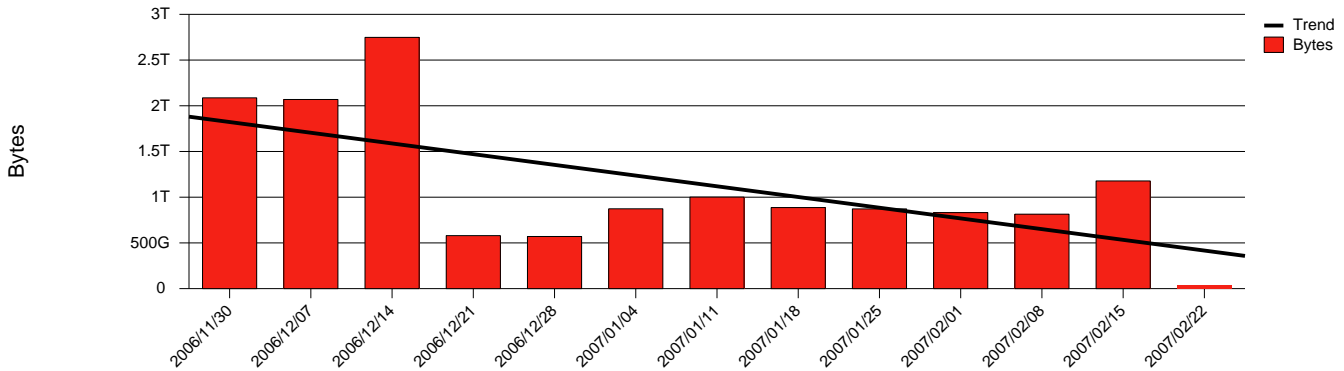

Monthly Health Report

Report for 2007/02/28, Subject: SUNET-A-OREBRO-ORU

LAN/WAN

Total Network Volume by Month

Total Network Volume by Week

Total Network Volume by Day

Situations to Watch

Rank	Element Name	Variable	Threshold	Monthly Average		Days to (from)
			Value	Actual	Predicted	Threshold
1	oru1-SRP(In)	Errors (% Frames)	5.000	0.000	4.186	64
2	oru2-SRP(In)	Errors (% Frames)	5.000	0.081	0.023	Increasing
3	oru2-SRP(In)	Volume (Bandwidth %)	80.000	0.014	0.364	Increasing
4	oru1-SRP(In)	Volume (Bandwidth %)	80.000	0.206	0.000	Decreasing
5	oru1-SRP(Out)	Volume (Bandwidth %)	80.000	0.160	0.157	Decreasing
6	oru2-SRP(Out)	Volume (Bandwidth %)	80.000	0.001	0.000	Decreasing